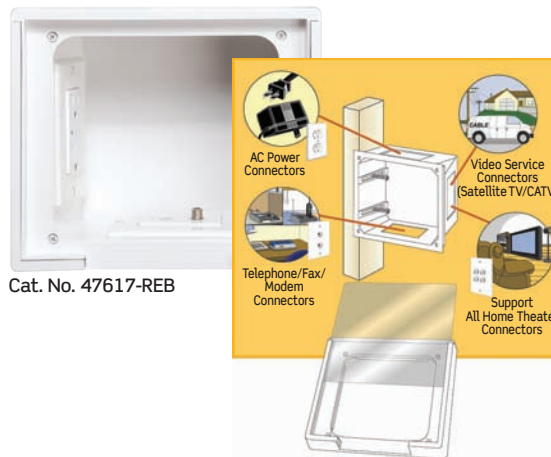

*Quickport not included

Meet the Demand for Flawless Flush-Mounted Installations with Leviton Recessed Devices

Perfect in Homes, Apartments, Co-Ops, Condominiums and Offices

"Thin is in" when it comes to flat screen TVs. For an almost invisible installation behind wall-mounted TVs, entertainment centers, monitors and more, connect with Leviton Recessed Devices. The Recessed Entertainment Box (REB) centralizes AC power and low-voltage connection points for audio, video, data and phones. For smaller applications, choose the Two-Gang Recessed Duplex Receptacle with openings for 6 installer-selected Quickport® connectors or the One-Gang Recessed Duplex Receptacle. Both are available in White, Light Almond, Ivory and Black. Look to Leviton Recessed Devices for every application.

The Recessed Entertainment Box (REB)

Centralizes points for AC power, audio, video, home theater, data and phone connections

- Manages home theater electronics in a single location
- Ideal for new construction (stud-mounted) and retrofit (wall-mounted) applications
- Low-profile frame provides neat, clean recessed installation
- Optional high-profile cover includes sliding plastic front panel and channels all wires through the bottom of the REB
- Any combination of line and low-voltage products can be configured in the three device openings
- Paintable white ABS molded plastic for structural integrity
- Two-Year Limited Product Warranty