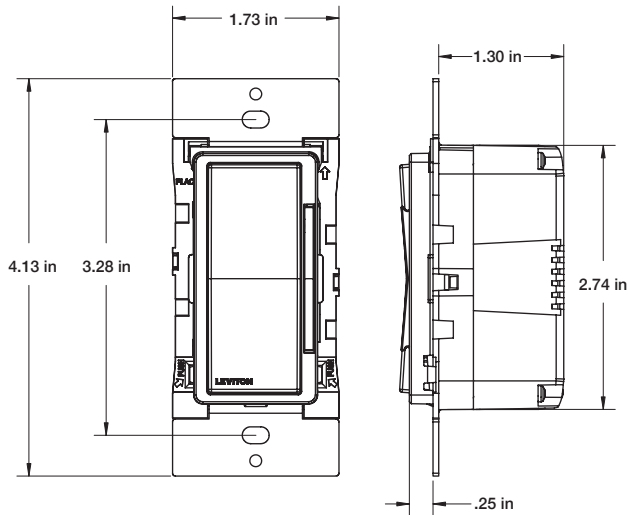

DIMENSIONAL DRAWINGS

ORDERING INFORMATION

DESCRIPTION	CAT. NO.
Decora Smart Wi-Fi ELV/LED Phase Selectable Dimmer	D2ELV
COMPANION DEVICES FOR MULTI-LOCATION APPLICATIONS	
Decora Smart Anywhere Dimmer Companion (No wiring required)	DAWDC
Decora Smart Anywhere Switch Companion (No wiring required)	DAWSC
Decora Smart Dimmer Companion with LED Locator (Wired)	DD00R-DLZ
Decora Smart Switch Companion with LED Locator (Wired)	DD0SR-DLZ
Decora Smart Switch Companion no LED Locator (Wired)	DD0SR-1
ACCESSORIES	
Decora Smart Dimmer Faceplate - White	DDKIT-00W
Decora Smart Dimmer Faceplate - Ivory	DDKIT-00I
Decora Smart Dimmer Faceplate - Light Almond	DDKIT-00T
Decora Smart Dimmer Faceplate - Gray	DDKIT-00G
Decora Smart Dimmer Faceplate - Black	DDKIT-00E
Decora Smart Dimmer Faceplate - Brown	DDKIT-00B

Leviton Manufacturing Co., Inc. Global Headquarters

201 N. Service Rd. Melville, NY 11747-3138 Tech Line: 1-800-824-3005 Fax: 1-800-832-9538
www.leviton.com/decorasmart

©2024 Leviton Manufacturing Co., Inc. All rights reserved. Subject to change without notice.

Google and Google Play are trademarks of Google LLC. Alexa, and related logos are trademarks of Amazon.com, Inc. or its affiliates. Apple, Apple Home, and Siri are trademarks of Apple Inc., registered in the U.S. and other countries. Matter, IFTTT, Samsung SmartThings, Schlage and the Wi-Fi CERTIFIED logo are trademarks of their respective owners and any use of such marks by Leviton is under license.