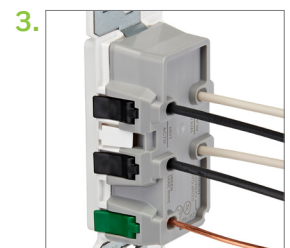

Lever Edge™

Residential Switches and Receptacles

The Future of Wiring

Leviton's **Lever Edge** wiring devices provide the classic appearance and superior performance of Decora® devices in a new, **easy-to-install** design. In addition to the Single Pole Switch, 3-Way Switch, and Tamper-Resistant Duplex Receptacles, the residential line includes tamper-resistant and weather-resistant GFCIs and a Dimmer. Innovative installation features make **Lever Edge** ideal for larger scope jobs, new home construction and MDU projects as well as retrofit applications.

Features and Benefits

- Color-coded lever terminals for fast, efficient wiring; reduces risk of miswiring
- Strap's unique tongue and groove alignment feature offers quicker trim out on multi-gang installations
- Lever doors have snap feature to assure connection has been made; audible click confirms lever door is closed
- No exposed metal parts for enhanced safety; eliminates need for electrical tape
- 15 Amp lever connectors work with 14 gauge and 12 gauge stranded and solid copper wire, 20 Amp works with 12 gauge and 10 gauge
- Wire openings prevent wire insulation from being inserted into the terminals
- One standard strip gauge for all devices
- Receptacle allows for split circuit usage
- Easily accessible test openings for circuit testers on switches
- Design eliminates the need for fiber washers to hold in mounting screws
- Strap works with any sized wallplate
- Devices coordinate seamlessly with other Decora devices
- Can be used with Decora and Decora Plus™ screwless wallplates

PUSH.
Faster and easier to wire

CLICK.
Audible 'click' confirms secure connection

DONE.
Terminate with confidence

Specifications

E5601, Single Pole Switch

E5603, 3-Way Switch

Amperage: 15 A

Body Material: Thermoplastic