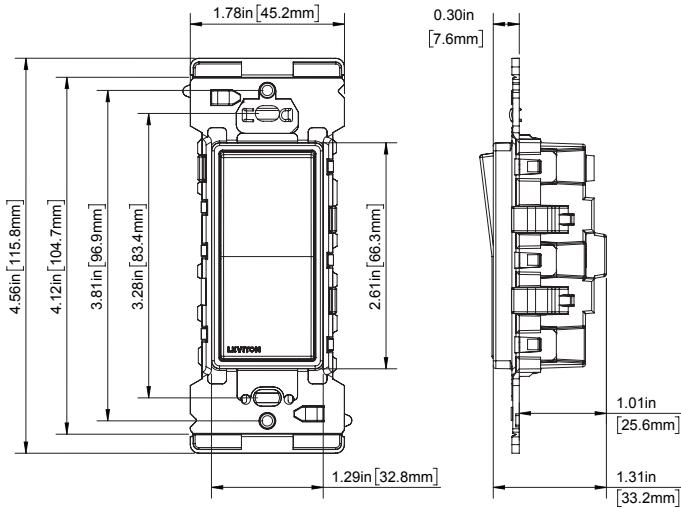

Cat. No. E5601

Cat. No. E5325

Ordering Information

Cat. No.	Description	Rating	Color
Switch			
E5601	Single Pole Switch	15 AMP, 120/277V	White
E5603	3-Way Switch	15 AMP, 120/277V	White
Receptacle			
E5325	15 Amp Tamper-Resistant Duplex Receptacle	15 AMP, 125V	White
E5825	20 Amp Tamper-Resistant Duplex Receptacle	20 AMP, 125V	White