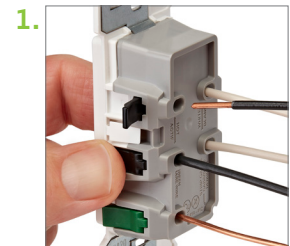

PUSH.
Faster and easier to wire