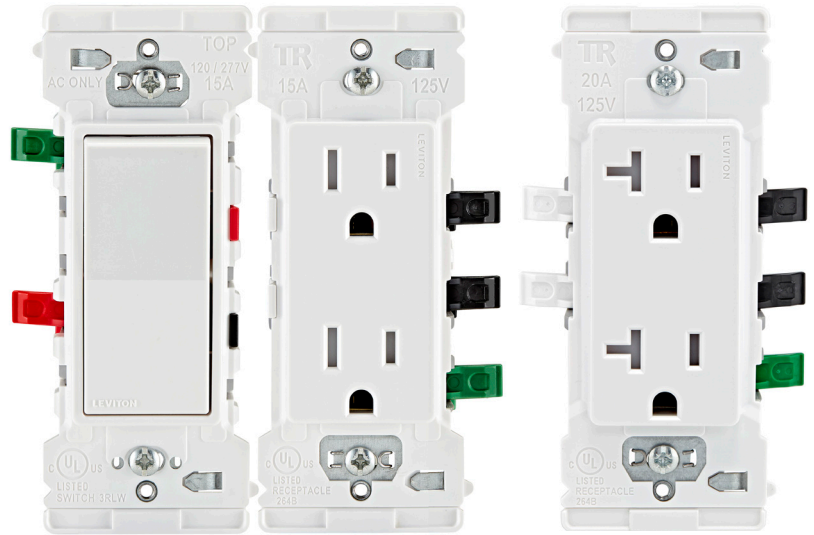

Lever Edge™

Residential Switches and Receptacles

The Future of Wiring

Leviton's **Lever Edge** wiring devices provide the classic appearance and superior performance of Decora® devices in a new, **easy-to-install** design. In addition to the Single Pole Switch, 3-Way Switch, and Tamper-Resistant Duplex Receptacles, the residential line includes tamper-resistant and weather-resistant GFCIs and a Dimmer. Innovative installation features make **Lever Edge** ideal for larger scope jobs, new home construction and MDU projects as well as retrofit applications.

Features and Benefits

- Color-coded lever terminals for fast, efficient wiring; reduces risk of miswiring
- Strap's unique tongue and groove alignment feature offers quicker trim out on multi-gang installations
- Lever doors have snap feature to assure connection has been made; audible click confirms lever door is closed
- No exposed metal parts for enhanced safety; eliminates need for electrical tape
- 15 Amp lever connectors work with 14 gauge and 12 gauge stranded and solid copper wire, 20 Amp works with 12 gauge and 10 gauge
- Wire openings prevent wire insulation from being inserted into the terminals
- One standard strip gauge for all devices
- Receptacle allows for split circuit usage
- Easily accessible test openings for circuit testers on switches
- Design eliminates the need for fiber washers to hold in mounting screws
- Strap works with any sized wallplate
- Devices coordinate seamlessly with other Decora devices
- Can be used with Decora and Decora Plus™ screwless wallplates