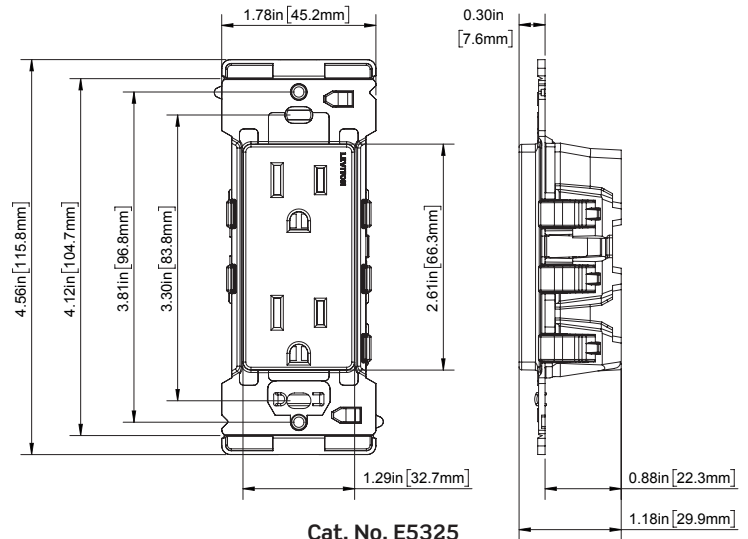

Amperage: 20A

NEMA: 5-20R

Body Material: Thermoplastic

Blade Type: Straight Blade

Feature: Tamper-Resistant

Self-Grounding: Yes

Strap Material: Plastic and Steel

Termination: Side lever

Cat. No. E5601

Cat. No. E5325

Ordering Information

Cat. No.	Description	Rating	Color
Switch			
E5601	Single Pole Switch	15 AMP, 120/277V	White
E5603	3-Way Switch	15 AMP, 120/277V	White
Receptacle			
E5325	15 Amp Tamper-Resistant Duplex Receptacle	15 AMP, 125V	White
E5825	20 Amp Tamper-Resistant Duplex Receptacle	20 AMP, 125V	White