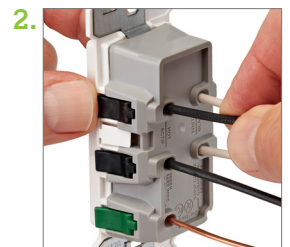

Installers using **Lever Edge** will experience an installation process as unique as it is practical. The color-coded levers provide the foundation for quick installation by helping to rapidly identify the correct terminal for wiring, including a lever terminal for the ground wire. The lever system assures a positive connection has been made. This patented system has a snap feature with an audible 'click' so installers can be confident with every termination.

Features and Benefits

- Color-coded lever terminals for fast, efficient wiring; reduces risk of miswiring
- Strap's unique tongue and groove alignment feature offers quicker trim out on multi-gang installations
- Lever doors have snap feature to assure connection has been made; audible click confirms lever door is closed
- No exposed metal parts for enhanced safety; eliminates need for electrical tape
- 15 Amp lever connectors work with 14 gauge and 12 gauge stranded and solid copper wire, 20 Amp works with 12 gauge and 10 gauge
- Wire openings prevent wire insulation from being inserted into the terminals
- One standard strip gauge for all devices
- Receptacle allows for split circuit usage
- Easily accessible test openings for circuit testers on switches
- Design eliminates the need for fiber washers to hold in mounting screws
- Strap works with any sized wallplate
- Devices coordinate seamlessly with other Decora devices
- Can be used with Decora and Decora Plus™ screwless wallplates

PUSH.
Faster and easier to wire

CLICK.
Audible 'click' confirms secure connection

DONE.
Terminate with confidence

Specifications

E5601, Single Pole Switch

E5603, 3-Way Switch

Amperage: 15 A

Body Material: Thermoplastic