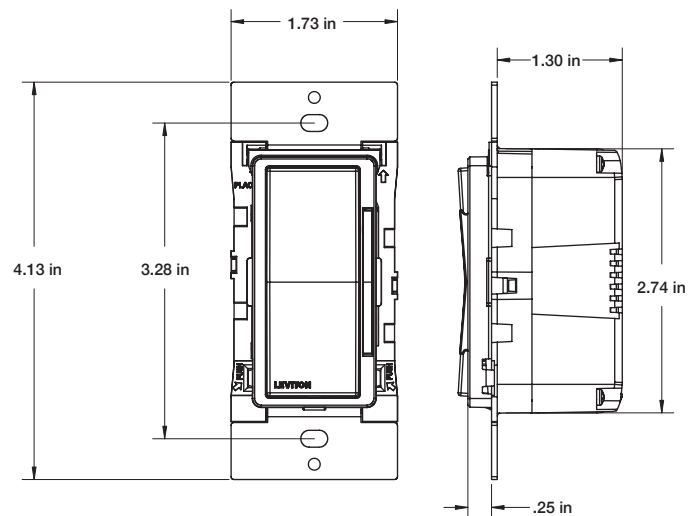

WARRANTY INFORMATION

- Two-Year Limited Warranty

DIMENSIONAL DRAWINGS

SINGLE POLE WIRING DIAGRAM

For 3-way/multi-location control please refer to the companion device's Getting Started Guide

ORDERING INFORMATION