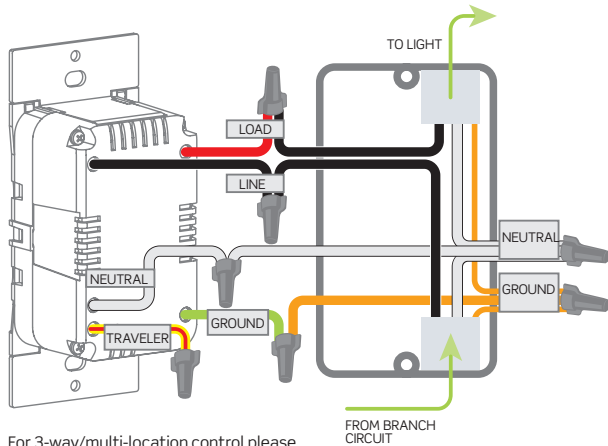

FEATURES AND BENEFITS

- Control your lights from anywhere using the free My Leviton app for iOS and Android, no hub required
- Schedule lights and connected loads to dim/brighten or turn ON/OFF at specific times or based on sunrise/sunset, easily group your smart devices into rooms, and create scenes to activate multiple lights at once
- Schedules are stored in onboard device memory and will continue to run even during a temporary internet outage
- Supports Matter – works with all Matter enabled smart devices and Matter certified smart home platforms
- Full range dimming performance with LED, CFL, Incandescent, Halogen and Magnetic Low Voltage bulbs
- Custom dimming settings in the My Leviton app for preset lighting levels, fade rates, bulb types, night settings and more
- Works with My Leviton, Amazon Alexa, Hey Google, Apple Home/Siri, IFTTT, SmartThings, Schlage
- Requires a neutral wire for installation
- Connects to Wi-Fi; No hub required with My Leviton app
- Double press the top rocker to turn ON at max brightness
- Ease of installation with a product depth of 1.3” and wire leads
- Off Means Off – Low-wattage LED bulbs always turn completely off
- Vanishing LEDs and 6 color choices ensure a perfect match with other Decora devices (see ordering information)
- Supports 3-Way/Multi-Location with Wired or Wire-Free Anywhere Companions
- Using My Leviton, control up to 99 devices, 50 rooms, 50 activities, and 50 schedules per residence and up to 20 residences per account

WARRANTY INFORMATION

- Two-Year Limited Warranty

DIMENSIONAL DRAWINGS

SINGLE POLE WIRING DIAGRAM

For 3-way/multi-location control please refer to the companion device's Getting Started Guide

ORDERING INFORMATION