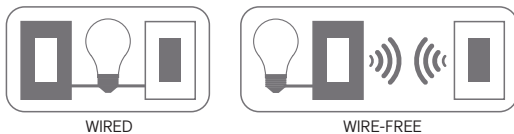

WORKS WITH SCHLAGE

Use the My Leviton app to connect to your Schlage Encode™ Smart Wi-Fi Deadbolt and trigger lighting scenes based on lock activity. Make certain you never walk into a dark home when you arrive and make sure select lights are turned off when leaving.

WIRED AND WIRE-FREE 3-WAY/MULTI-LOCATION CONTROL

Whether new construction or retrofit, a solution is available for 3-way and multi-way applications. Wired Dimmer and Switch Companions offer additional in-wall control locations with matching LEDs and communication when a traditional traveler is present.

For retrofits, Decora Smart Wi-Fi 2nd Gen devices are compatible with Decora Smart Anywhere Companions, which are easily installed with no wiring required. These wire-free multi-location devices look like a traditional dimmer and switch, install quickly, and have a 5-year battery life.