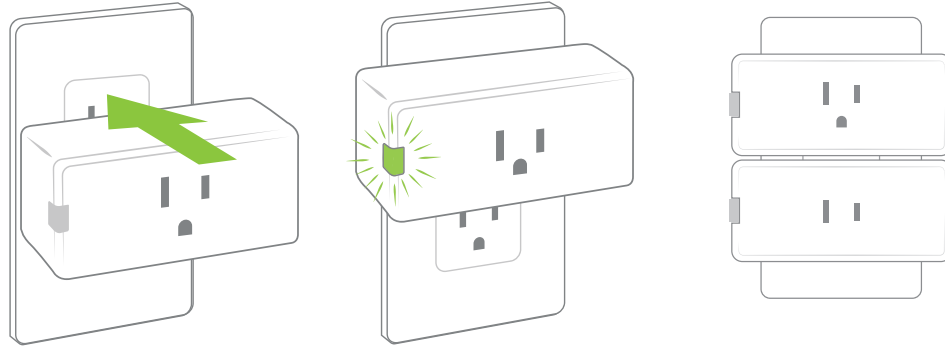

INSTALLATION DIAGRAM

No wiring required.
Insert D215P into any
120VAC standard, AFCI,
or GFCI non-controlled
receptacle.
(For indoor use only)

ORDERING INFORMATION

DESCRIPTION	CAT. NO.
Decora Smart Wi-Fi 2nd Gen Mini Plug-In Switch, Wi-Fi CERTIFIED	D215P
COMPANION DEVICE FOR MULTI-LOCATION APPLICATIONS	
Anywhere Switch Companion (No wiring required)	DAWSC

Decora Smart Wi-Fi 2nd Gen Mini Plug-In Switch

Leviton Manufacturing Co., Inc. Global Headquarters
201 N. Service Rd. Melville, NY 11747-3138 Tech Line: 1-800-824-3005 Fax: 1-800-832-9538

scan to learn more