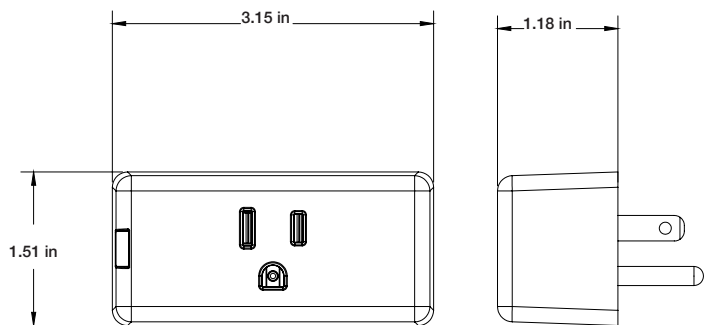

NETWORK

- Wi-Fi – 802.11 a/b/g/n @ 2.4GHz
- Security – WPA, WPA2, or WPA3 security, or open
- Bluetooth – v5.0
- iOS version 12.0 or later, Android version 8.0 or later

RATINGS

- 15A, 120VAC, 60Hz
- LED/CFL – 5A
- Incandescent/Halogen – 1500W
- Magnetic – 15A
- Motor – 3/4 HP

TYPICAL SPECIFICATIONS

- Operating Temperature – 0° to 40° C (32° – 104° F)
- Operating Humidity – 10 to 90% non-condensing

AGENCY STANDARDS AND COMPLIANCE

- Complies with UL 916, CSA C22.2 No. 205
- UL Listed for USA and Canada
- NOM Certified
- Wi-Fi CERTIFIED™
- Complies with FCC Part 15, Class B

WARRANTY INFORMATION

- Two-Year Limited Warranty

DIMENSIONAL DRAWINGS