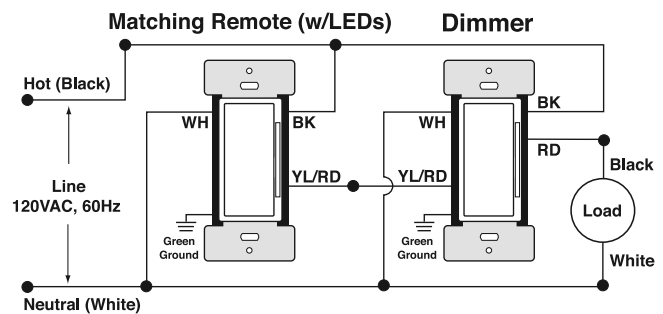

SINGLE POLE WIRING DIAGRAM

THREE-WAY WIRING DIAGRAM

ORDERING INFORMATION

DESCRIPTION	CAT. NO.
Decora Smart Zigbee 3.0 Dimmer: 120V 600W INC, 300W LED/CFL, neutral required, white wallplate included, Packed 1/Box, 10/Cartron.	DG6HD-1BW
Matching Dimmer Remote	DD00R-DL
Dimmer Color Change Kit, Black	DDKIT-00E
Dimmer Color Change Kit, Gray	DDKIT-00G
Dimmer Color Change Kit, Brown	DDKIT-00B
Dimmer Color Change Kit, Ivory	DDKIT-00I
Dimmer Color Change Kit, White	DDKIT-00W
Dimmer Color Change Kit, Light Almond	DDKIT-00T