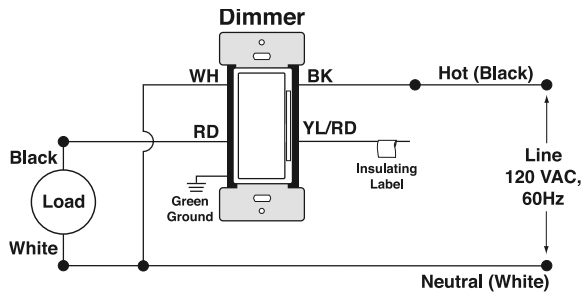

SINGLE POLE WIRING DIAGRAM