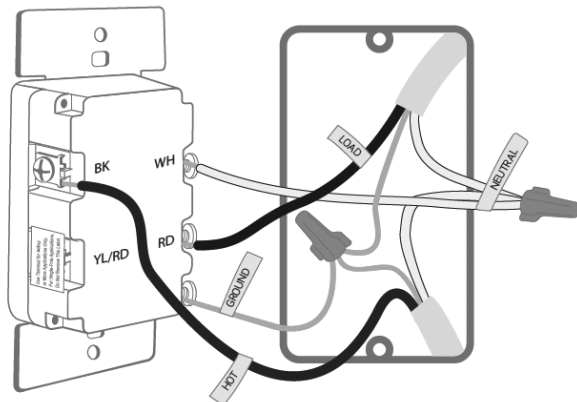

SINGLE POLE WIRING DIAGRAM

THREE-WAY WIRING DIAGRAM

ORDERING INFORMATION

DESCRIPTION	CAT. NO.
Decora Smart Zigbee 3.0 Dimmer: 120V 600W INC, 300W LED/CFL, neutral required, white wallplate included, Packed 1/Box, 10/Cartron.	DG6HD-1BW
Matching Dimmer Remote	DD00R-DL
Dimmer Color Change Kit, Black	DDKIT-00E
Dimmer Color Change Kit, Gray	DDKIT-00G
Dimmer Color Change Kit, Brown	DDKIT-00B
Dimmer Color Change Kit, Ivory	DDKIT-00I
Dimmer Color Change Kit, White	DDKIT-00W
Dimmer Color Change Kit, Light Almond	DDKIT-00T