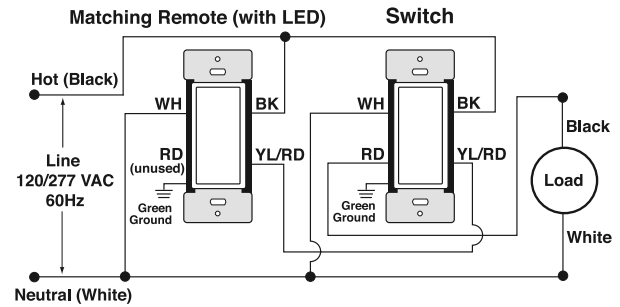

To meet any decor, color change kits are available in black, red, ivory, gray, brown, white, and light almond. The switches feature true rocker action, pressing the top to turn on and the bottom to turn off. An indicator LED is hidden at the bottom of the rocker paddle, ensuring it won't catch dust or keep you awake at night. For the most professional and cleanest installation, pair the device with an optional Leviton screwless wallplate.

Visit our Website at: www.leviton.com/decorasmart

©2021 Leviton Manufacturing Co., Inc. All rights reserved. Subject to change without notice.

SINGLE POLE WIRING DIAGRAM

THREE-WAY WIRING DIAGRAM

ORDERING INFORMATION