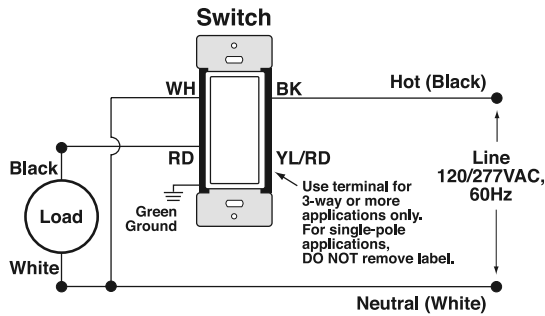

To meet any decor, color change kits are available in black, red, ivory, gray, brown, white, and light almond. The switches feature true rocker action, pressing the top to turn on and the bottom to turn off. An indicator LED is hidden at the bottom of the rocker paddle, ensuring it won't catch dust or keep you awake at night. For the most professional and cleanest installation, pair the device with an optional Leviton screwless wallplate.

FEATURES:

- The Decora Smart switch is HomeKit-enabled using Wi-Fi technology for residential applications
- No Hub Required for local app control
- Decora Smart Home app provides control over connected lights – control your lights individually or turn off an entire room at once
- Use Siri® on your iPhone or iPad to turn lights on/off with just your voice
- White and Light Almond color faces included and seven color change kits available
- ON/OFF LED
- Over The Air (OTA) firmware updates via Leviton Decora Smart Home App
- Single pole or three way compatible

Visit our Website at: www.leviton.com/decorasmart

©2021 Leviton Manufacturing Co., Inc. All rights reserved. Subject to change without notice.

SINGLE POLE WIRING DIAGRAM

THREE-WAY WIRING DIAGRAM

ORDERING INFORMATION