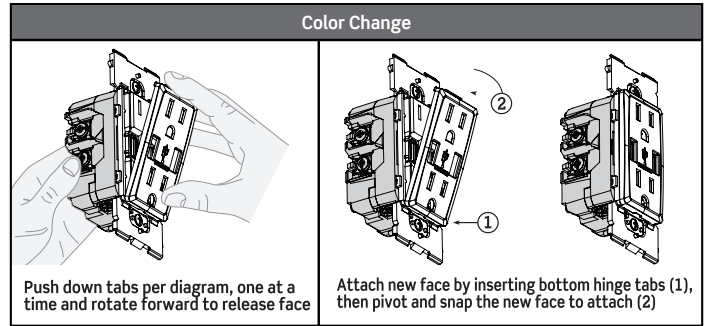

Features

- Smart chip recognizes and optimizes the charging requirements of individual devices
- 3.6A charging capacity
- Two high-powered charging ports
- Two 15A or 20A Tamper-Resistant receptacles for improved safety
- USB ports are positioned vertically providing more space for maneuvering and reducing stress on USB cables
- Compatible with USB 2.0 devices
- Fits in a standard wallbox
- Back and side wired for easy installation
- Can replace existing outlets
- Can be multi-ganged with Renu devices
- Available in 20 popular colors to match any décor
- Once installed, face easily snaps OFF and ON. Change color by ordering the RKAA1 or RKAA2 color change kit
- Uses only Renu wallplates (sold separately)
- Spec Grade
- cCSAus Listed
- 5-year limited warranty

Change colors

Ordering Information

Spec Grade

Cat. No.	Description	Charging Capability	Rating	Color
RUAA1	15A Renu USB Charger/ Tamper-Resistant Receptacle	3.6 AMP	15 AMP, 125V	See Color Palette
RUAA2	20A Renu USB Charger/ Tamper-Resistant Receptacle	3.6 AMP	20 AMP, 125V	See Color Palette
RKAA1	Renu USB Color Change Kit for 15A Receptacle	N/A	N/A	See Color Palette
RKAA2	Renu USB Color Change Kit for 20A Receptacle	N/A	N/A	See Color Palette

* To order colors, add suffix to basic catalog numbers.