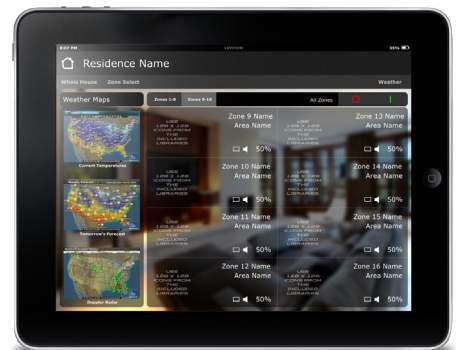

Downloading

Traditionally, graphical user interfaces have been both purchased and downloaded from the online BitWise webstore. Now, using part number BWGUI, the Aleera template may be purchased through distribution partners. A coupon code will be presented to the installer in order to download the GUI.