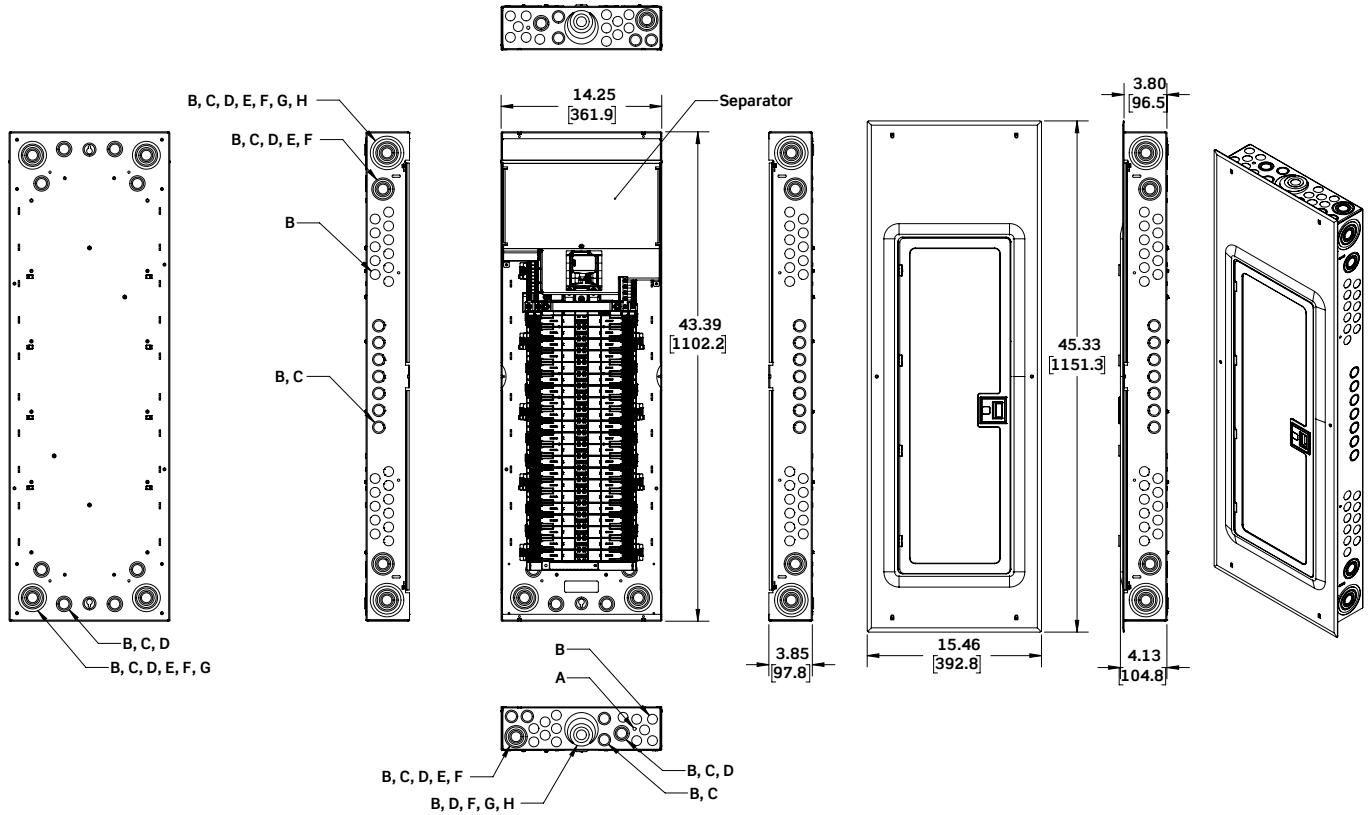

PRODUCT SPECIFICATIONS

NEMA 1 - Indoor Load Center, Flush/Surface Mount

Amp Rating	# of Spaces/Circuits	Catalog Number	Door Type
100	42	LP410-BDC	Standard
		LP410-BWC	Window
125		LP412-BDC	Standard
		LP412-BWC	Window
150		LP415-BDC	Standard
		LP415-BWC	Window
200		LP420-BDC	Standard
		LP420-BWC	Window
225		LP422-BDC	Standard
		LP422-BWC	Window
		LP422-LDC	Standard
		LP422-LWC	Window

DIMENSIONAL DRAWINGS

NEMA 1 - Indoor Load Center, Flush/Surface Mount, 42 Space, 100, 125, 150, 200 & 225 Ampere

Dimensions: 43.39" x 14.25" x 3.85"

THE LEVITON LOAD CENTER INDOOR PANEL