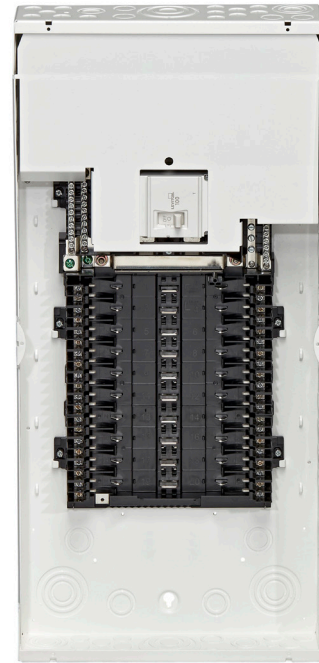

Leviton Load Center Indoor Panel For Canadian Market

Cat. No. LP210-BDC

APPLICATION

Leviton Indoor Load Centers are easy to install and feature a white enclosure housing white circuit breakers for a modern, appealing unit. An optional observation window in the cover allows at-a-glance operating status of all the circuit breakers.

FEATURES AND BENEFITS

- Terminate all hot and neutral wires at custom lugs in the panel, not at the circuit breaker*
- The entire panel can be wired at rough-in without circuit breakers installed
- At final installation, simply plug-on the circuit breaker
- No pigtailed on circuit breakers
- Easily invertible for bottom feed applications
- Copper bus is standard

- Notches stamped into the enclosure for cable ties promote secure and neat wiring
- Leviton GFCI, AFCI and Dual Function circuit breakers feature our patented reset lockout and will not reset if ground- or arc-fault protection is compromised
- Intuitive LEDs help communicate trip condition and type of fault (AF/GF) and remain illuminated even when the circuit breaker is in the tripped state

Voltage: 120/240 VAC

Busbar rating (all panels): 225A

MECHANICAL SPECIFICATIONS

Busbar Material: Copper, Bright Tin-Plated

Enclosure Material: Galvanized Steel, White Powder Coated

Ground Connection: 4 AWG - 2/0 AWG Cu/Al