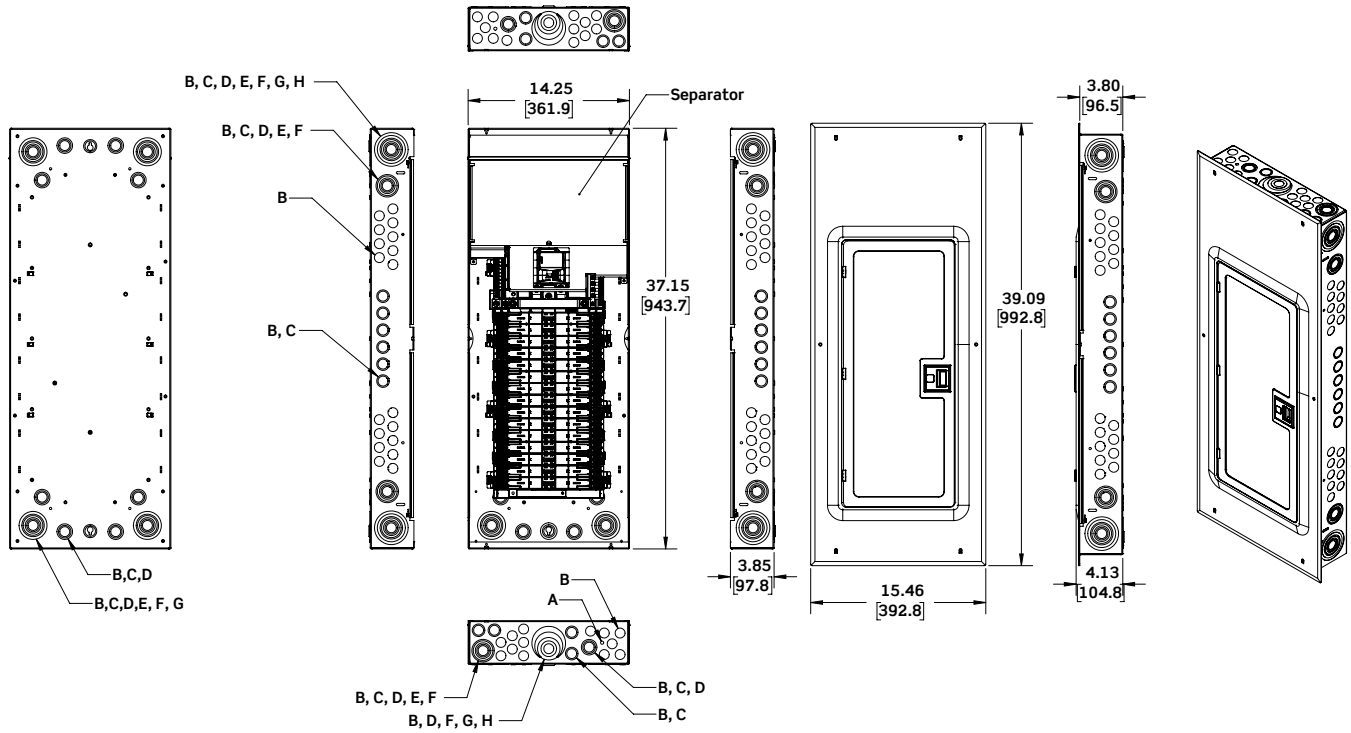

PRODUCT SPECIFICATIONS

NEMA 1 - Indoor Load Center, Flush/Surface Mount

Amp Rating	# of Spaces/Circuits	Catalog Number	Door Type
100	30	LP310-BDC	Standard
		LP310-BWC	Window
150		LP315-BDC	Standard
		LP315-BWC	Window
200		LP320-BDC	Standard
		LP320-BWC	Window
225		LP322-LDC	Standard
		LP322-LWC	Window

DIMENSIONAL DRAWINGS

NEMA 1 - Indoor Load Center, Flush/Surface Mount, 30 Space, 100, 125, 200 & 225 Ampere

Dimensions: 37.15" x 14.25" x 3.85"