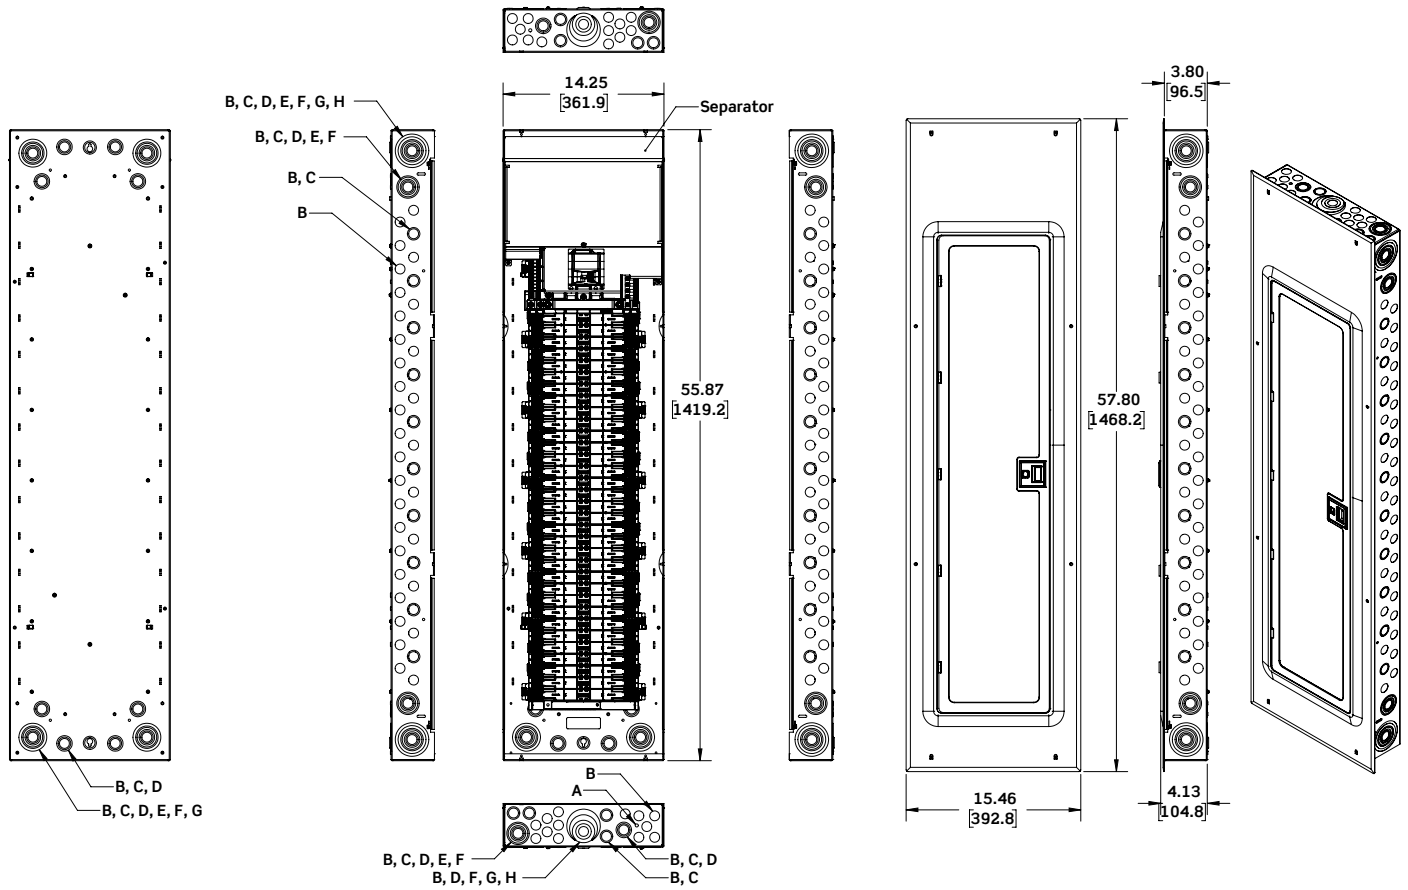

PRODUCT SPECIFICATIONS

NEMA 1 - Indoor Load Center, Flush/Surface Mount

Amp Rating	# of Spaces/Circuits	Catalog Number	Door Type
100	66	LP610-BDC	Standard
125		LP612-BDC	Standard
200		LP620-BDC	Standard
		LP620-BWC	Window
225		LP622-BDC	Standard
		LP622-BWC	Window
		LP622-LDC	Standard
		LP622-LWC	Window

DIMENSIONAL DRAWINGS

NEMA 1 - Indoor Load Center, Flush/Surface Mount, 66 Space, 200 & 225 Ampere

Dimensions: 55.87" x 14.25" x 3.85"