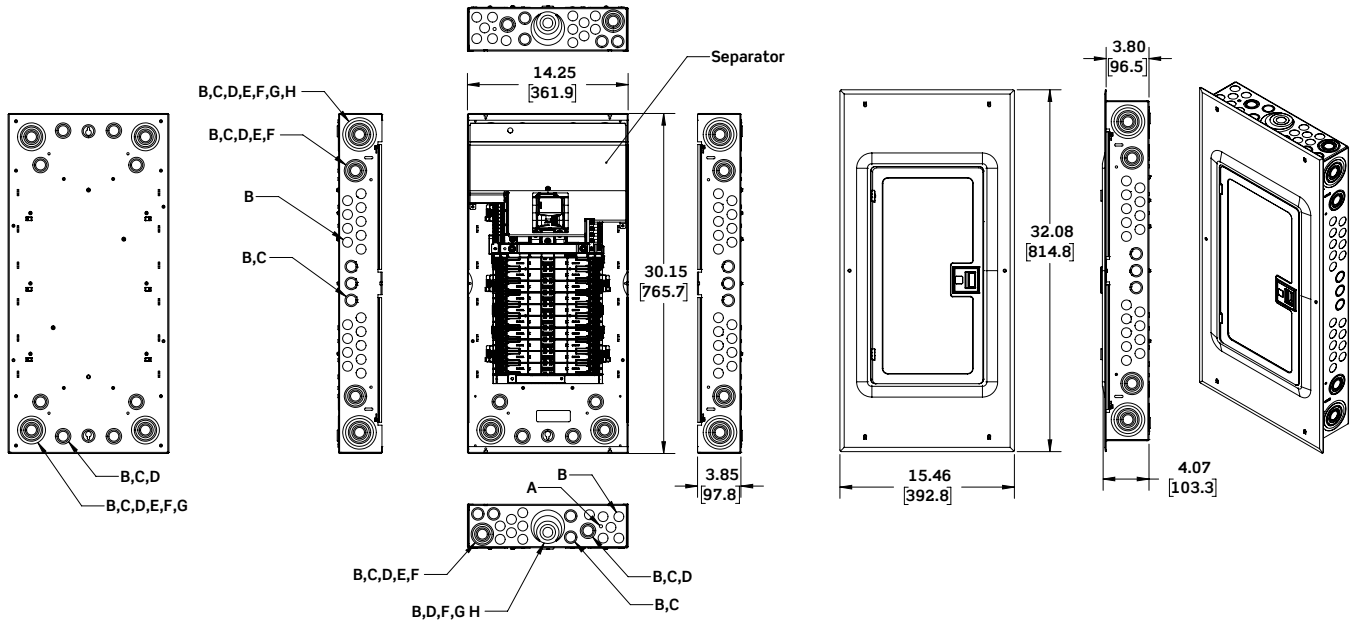

Voltage: 120/240 VAC

Busbar rating (all panels): 225A

MECHANICAL SPECIFICATIONS

Busbar Material: Copper, Bright Tin-Plated

Enclosure Material: Galvanized Steel, White Powder Coated

Ground Connection: 4 AWG - 2/0 AWG Cu/Al

Knockout Size Table

Label	Size (In.)
A	1/4
B	1/2
C	3/4
D	1
E	1-1/4
F	1-1/2
G	2
H	2-1/2

DIMENSIONAL DRAWINGS

NEMA 1 - Indoor Load Center, Flush/Surface Mount, 20 Space, 100, 125, & 225 Ampere

Dimensions: 30.15" x 14.25" x 3.85"