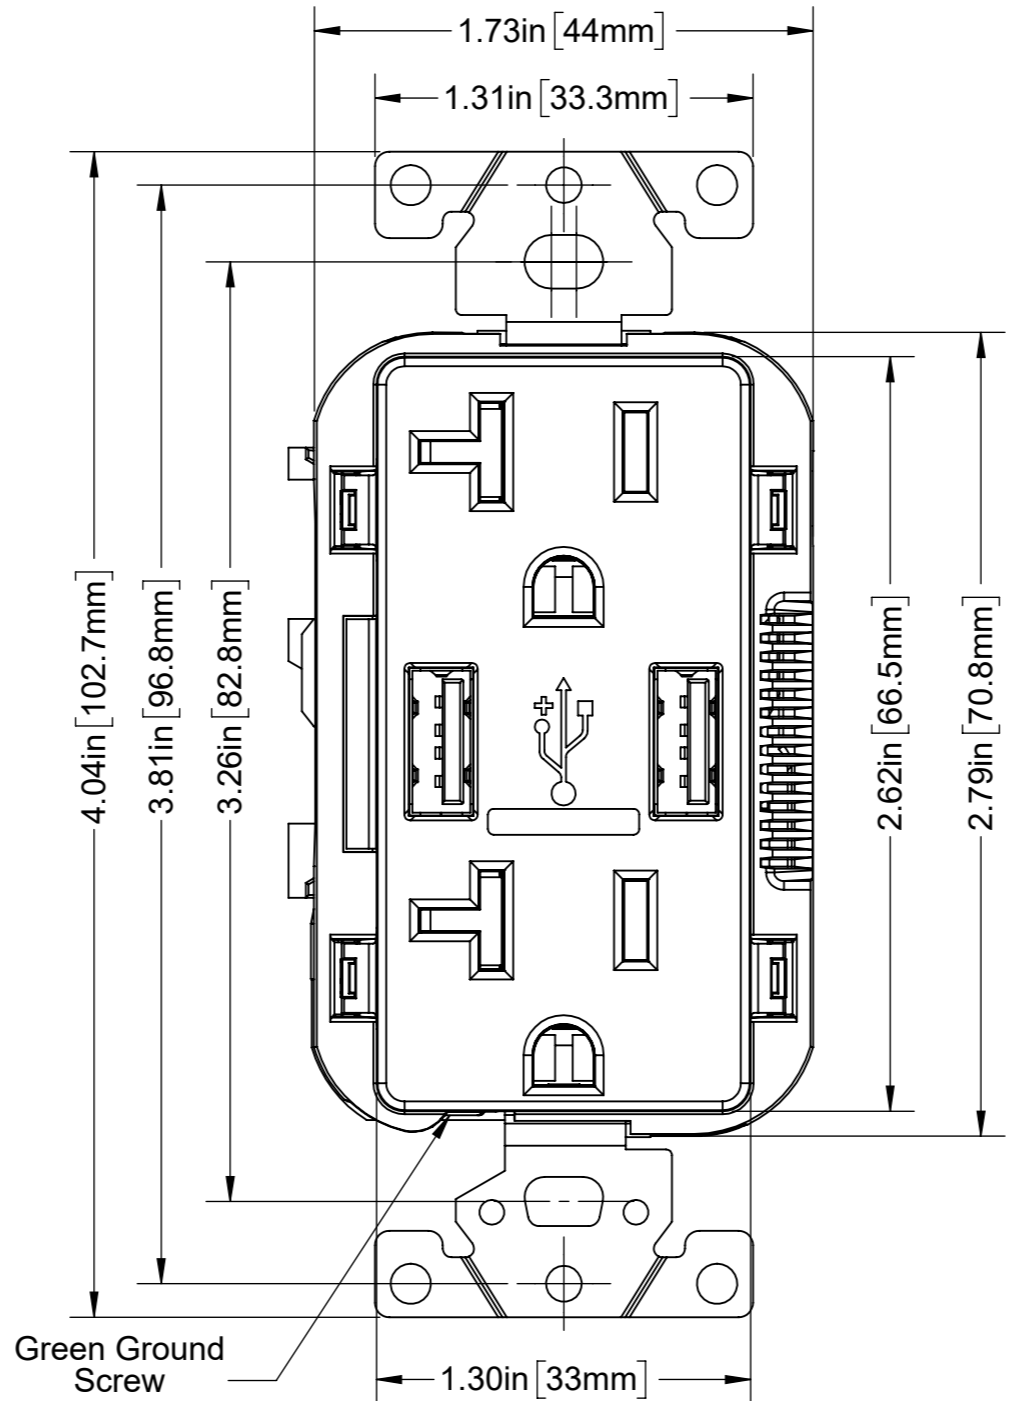

Line Phase Terminal

Line Neutral Terminal

Green Ground Screw

.32in [8.1mm]