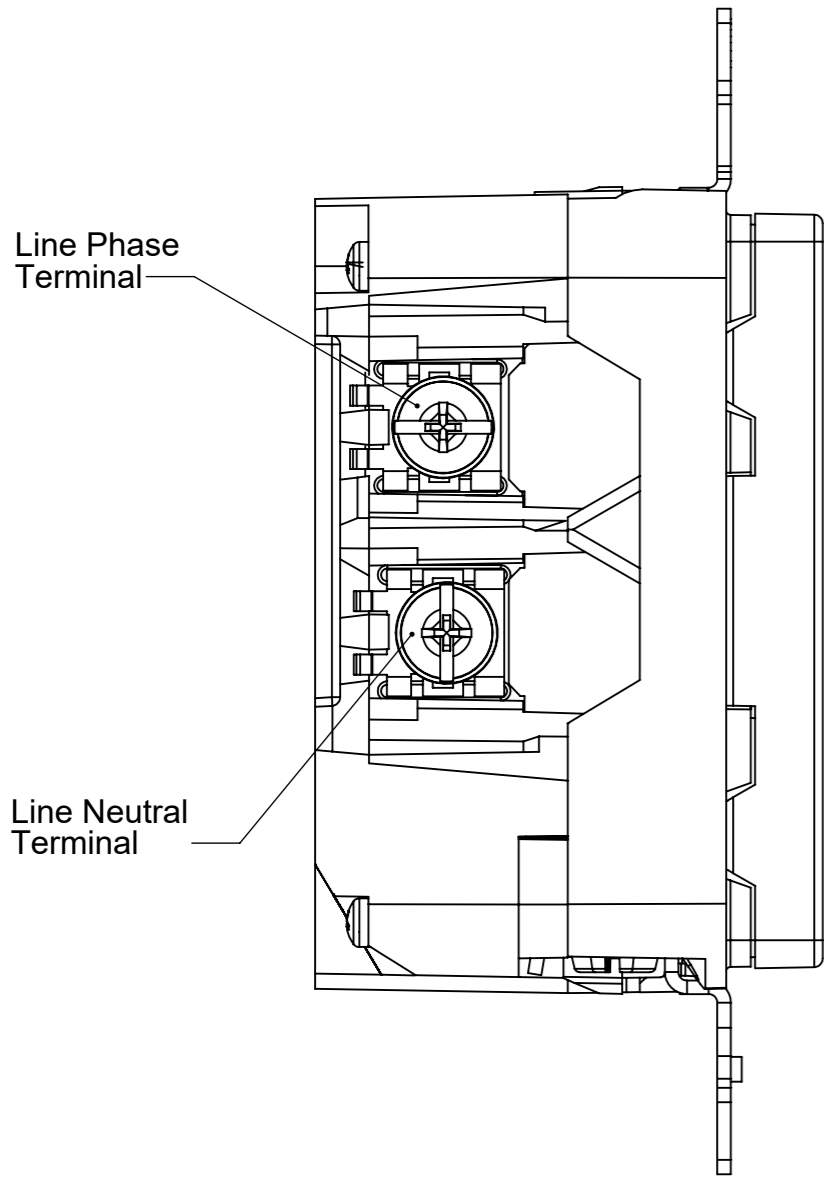

Line Phase Terminal

Line Neutral Terminal

Green Ground Screw

.32in [8.1mm]