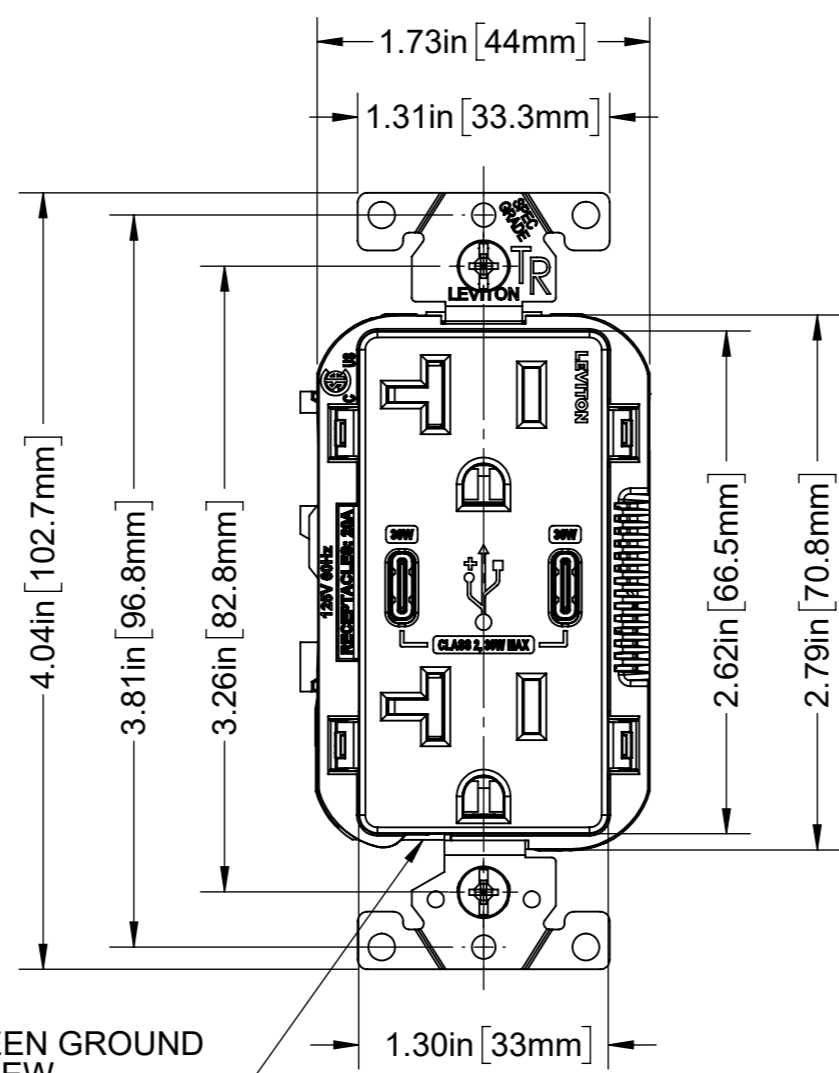

LINE PHASE  
TERMINAL

LINE NEUTRAL  
TERMINAL

GREEN GROUND  
SCREW

0.32in [8.1mm]