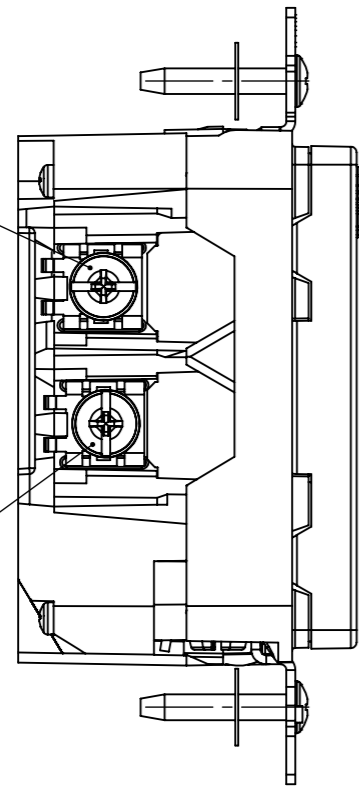

LINE PHASE  
TERMINAL

LINE NEUTRAL  
TERMINAL

GREEN GROUND  
SCREW

0.32in [8.1mm]