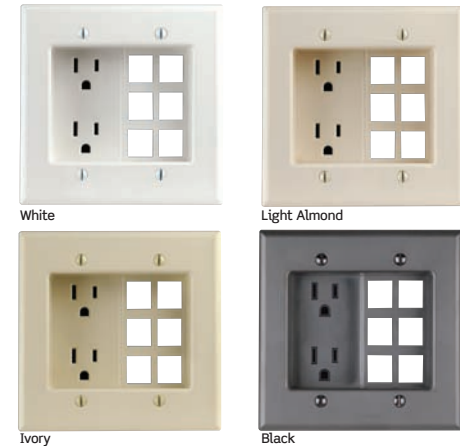

Cat. No. 690

Recessed Two-Gang Duplex Receptacle with Openings for 6 Quickport® Connectors

Flush-mounted to install invisibly behind wall units and wall-mounted Flat Panel TVs

- Offers a UL approved, code-compliant solution providing two 15A/125VAC NEMA 5-15R power outlets and openings for 6 installer-selected QuickPort connectors or blank inserts (4 inserts included)
- Fully compatible with Leviton's Quickport Snap-In modules, including component video and S-Video signal connectors (not included)
- Includes plastic electrical box designed for use in new and retrofit construction, and a barrier to separate line and low-voltage conductors
- Helps installers manage home entertainment electronic applications from a single location
- Centralizes device connection points for AC power, audio, video, data and phone connections
- Wallplate built into device

Two-Gang Recessed Duplex Receptacle

15A-125VAC, 2-Pole,
3-Wire—
NEMA 5-15R

Catalog Number	Color
00690-00I	Ivory
00690-00W	White
00690-00T	Light Almond
00690-00E	Black