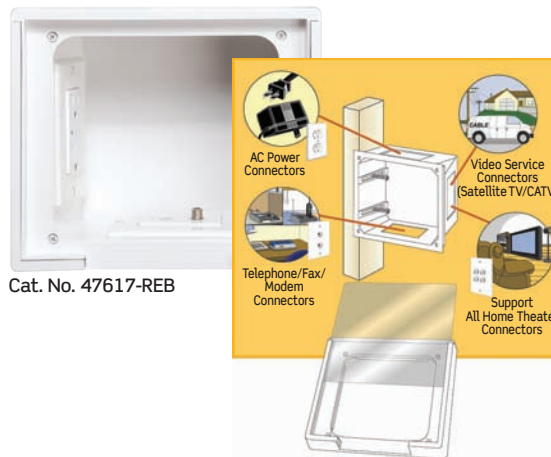

*Quickport not included

Meet the Demand for Flawless Flush-Mounted Installations with Leviton Recessed Devices

Perfect in Homes, Apartments, Co-Ops, Condominiums and Offices

“Thin is in” when it comes to flat screen TVs. For an almost invisible installation behind wall-mounted TVs, entertainment centers, monitors and more, connect with Leviton Recessed Devices. The Recessed Entertainment Box (REB) centralizes AC power and low-voltage connection points for audio, video, data and phones. For smaller applications, choose the Two-Gang Recessed Duplex Receptacle with openings for 6 installer-selected Quickport® connectors or the One-Gang Recessed Duplex Receptacle. Both are available in White, Light Almond, Ivory and Black. Look to Leviton Recessed Devices for every application.

The Recessed Entertainment Box (REB)

Centralizes points for AC power, audio, video, home theater, data and phone connections

- Manages home theater electronics in a single location
- Ideal for new construction (stud-mounted) and retrofit (wall-mounted) applications
- Low-profile frame provides neat, clean recessed installation
- Optional high-profile cover includes sliding plastic front panel and channels all wires through the bottom of the REB
- Any combination of line and low-voltage products can be configured in the three device openings
- Paintable white ABS molded plastic for structural integrity
- Two-Year Limited Product Warranty