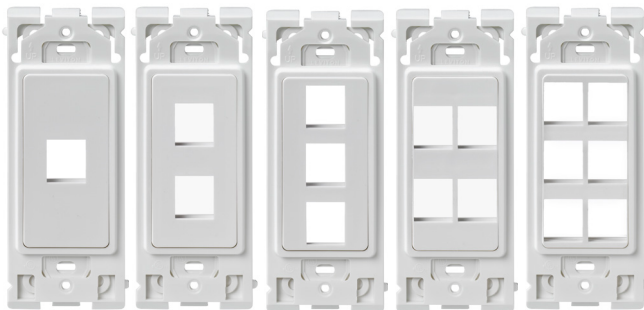

Renu® QuickPort® Inserts

APPLICATION

Renu is the smart and quick new way to update the look of a room. The Renu collection of inserts allows compatible wallplates to snap on and off without the need of tools, simplifying installation and maintenance. Renu inserts come in three colors that correlate directly with the QuickPort® line of connectors. All inserts are cULus listed and come in 1-, 2-, 3-, 4-, and 6-port insert options. Use to support voice, data, audio, and video applications in a NEMA opening when using a Renu wallplate.

SPECIFICATION

All Renu inserts shall be cULus listed and compatible with QuickPort connectors. Inserts shall come in 1-, 2-, 3-, 4-, and 6-port insert options and be available in three colors. Renu inserts shall be made of polycarbonate.

FEATURES

- 1-, 2-, 3-, 4-, and 6-port insert options
- Inserts accept all QuickPort connectors
- Tongue and groove design simplifies alignment in multi-gang installations
- Quick and easy to install
- Available in three colors: White on White, Navajo Sand or Onyx Black (colors coordinate with the commercial-grade QuickPort line: White, Light Almond and Black)
- Textured finish

DESIGN CONSIDERATIONS

- Use only with Renu wallplates
- Use where a Renu brand look and flush-mounting are desired
- If ganged with electrical devices, use the 47610 series of mounting brackets or barrier box
- Blanks (RE640-B**) can be put in unused ports to allow for future expansion
- Different colored connectors can be used to identify ports for each application
- Removable adapter ring allows for custom color configuration