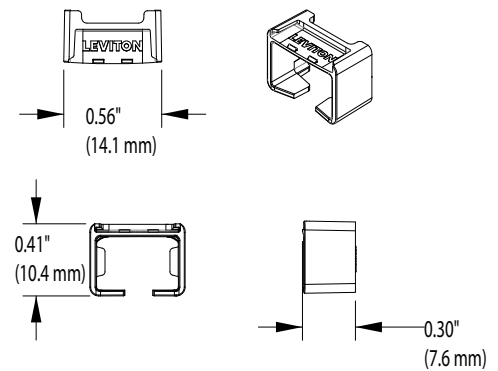

COMPATIBILITY

Leviton Patch Cord	US	Canada	LAC	Europe	Middle East	APAC	Africa
H6A10	x	x	x	x	x	x	x
6AS10	x	x	x		x	x	
AC6PCF				x	x	x	x
6H460	x	x	x	x	x	x	x