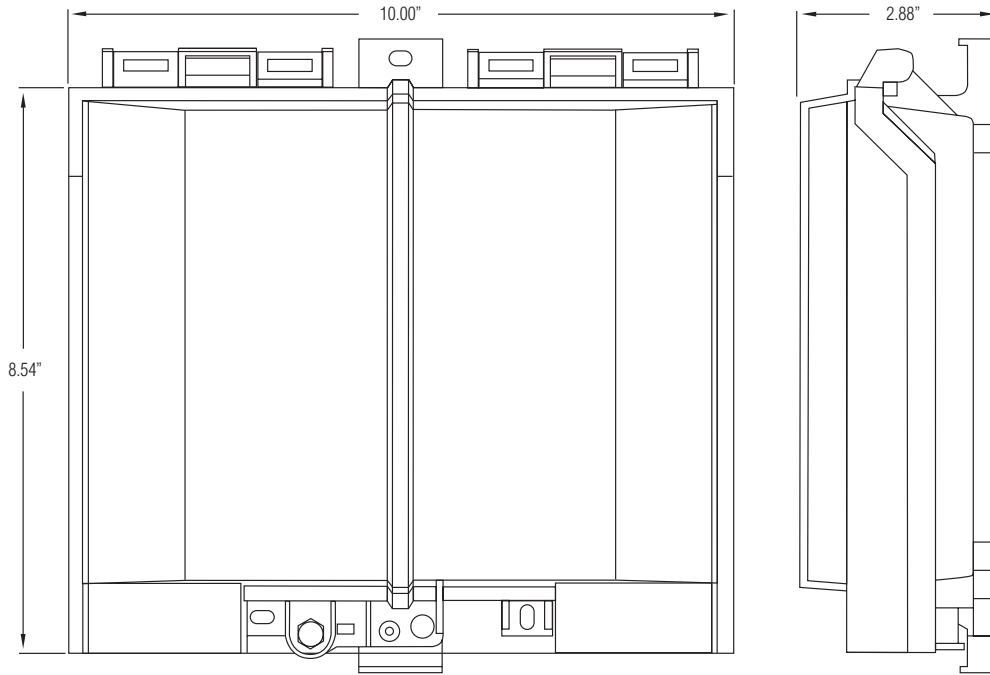

### MECHANICAL SPECIFICATIONS

Dimensions: See page two

Materials: Made of thermoplastic composite

### WARRANTY INFORMATION

For Leviton product warranties, go to [leviton.com/warranty](http://leviton.com/warranty)

**N3500-STD**

**PRODUCT SPECIFICATIONS**  
**N3500-STD**

**N3500-STD**

PART NUMBERS	
Description	Part No.
LightSpace™ NID 3500, double door, empty	N3500-STD
12-Fiber Mini Injection Molded Splice Tray	T5PLS-12F
LightSpace Adapter Plates	Visit <a href="http://Leviton.com/LightSpace">Leviton.com/LightSpace</a>