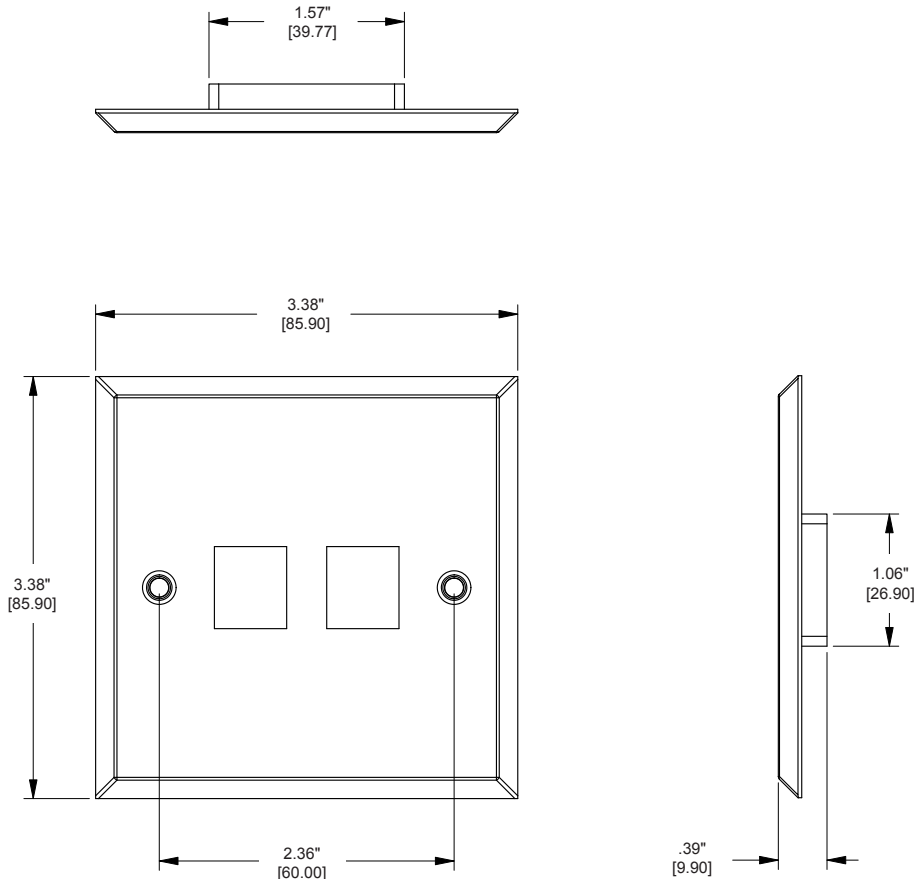

86mm x 86mm 2-Port Stainless-Steel Wallplate

APPLICATION

Leviton 86mm x 86mm 2-Port Stainless-Steel wallplates offer field-configurable flexibility, and accept QuickPort® snap-in connectors and adapters to support a variety of commercial and residential applications. Use different colored QuickPort connectors and adapters for easy port identification. They are designed for installation in electrical boxes conforming to British standards, BS 4662 for flush-mount electrical boxes and BS 5733 for surface-mount electrical boxes.

FEATURES

- Compatible with all individual QuickPort connectors and adapters
- Individual port configurability allows specification flexibility
- Brushed stainless-steel finish
- 86mm x 86mm size conforms to BS 4662 and BS 5733 electrical box standards

STANDARDS COMPLIANCE

PHYSICAL SPECIFICATIONS

Dimensions: See page two
Materials: Face - Stainless Steel (type 304)
Carrier - ABS Plastic

COUNTRY OF ORIGIN

Taiwan

WARRANTY INFORMATION

For a copy of Leviton product warranties, visit www.leviton.com/warranty.

ELECTRONIC FILES

For CAD files, typical specs, or technical drawings (.DXF, .DWG), visit www.leviton.com.

inches
[mm]

BI186-S2P

PART NUMBERS

Description

Part No.

86mm x 86mm 2-Port Stainless-Steel Wallplate