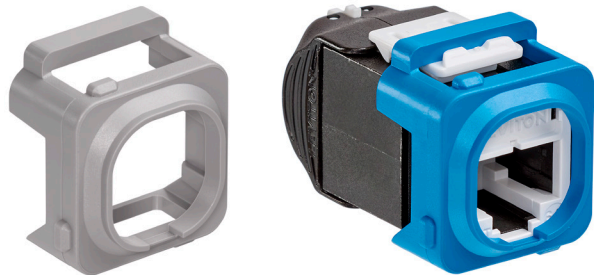

Connector Adapter Bezels

APPLICATION

Adapter bezels are used for installing Leviton QuickPort® connectors in Clipsal® wallplates and surface-mount boxes. Adapter bezels are available in 13 colors including: white, light almond, ivory, yellow, orange, crimson, dark red, purple, blue, green, grey, black, and brown.

FEATURES

- Modular snap-in adapter bezel for Clipsal wallplates and housings
- Compatible with all UTP QuickPort connectors
- Connectors are sold separately

DESIGN CONSIDERATIONS

- Bezel color is visible after installation
- Install bezel to connector before placing into wallplate or housing

PHYSICAL SPECIFICATIONS

Dimensions: See page two
Materials: ABS plastic

COUNTRY OF ORIGIN

USA

WARRANTY INFORMATION

For a copy of Leviton product warranties, visit www.leviton.com/warranty.

SPECIFICATION

Adapter shall accept all QuickPort connectors and be compatible with Clipsal wallplates. Adapter bezels shall be packaged individually and sold separately from connectors. They shall be manufactured from ABS plastic. Bezels shall be available in white, light almond, ivory, yellow, orange, crimson, dark red, purple, blue, green, grey, black, and brown.