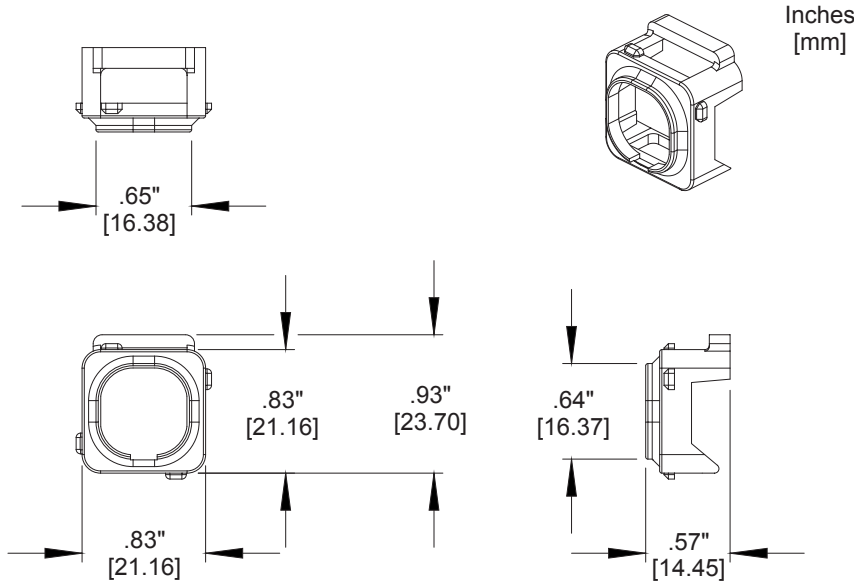

PHYSICAL SPECIFICATIONS

Dimensions: See page two
Materials: ABS plastic

COUNTRY OF ORIGIN

USA

WARRANTY INFORMATION

For a copy of Leviton product warranties, visit www.leviton.com/warranty.

SPECIFICATION

Adapter shall accept all QuickPort connectors and be compatible with Clipsal wallplates. Adapter bezels shall be packaged individually and sold separately from connectors. They shall be manufactured from ABS plastic. Bezels shall be available in white, light almond, ivory, yellow, orange, crimson, dark red, purple, blue, green, grey, black, and brown.

ELECTRONIC FILES

For CAD files, typical specs, or technical drawings (.DXF, .DWG), visit www.leviton.com.

AB200-00x

Connector Adapter Bezels

Description	Part No.
Connector Adapter Bezel, white	AB200-00W
Connector Adapter Bezel, light almond	AB200-00T
Connector Adapter Bezel, ivory	AB200-00I
Connector Adapter Bezel, yellow	AB200-00Y
Connector Adapter Bezel, orange	AB200-00O
Connector Adapter Bezel, crimson	AB200-00C
Connector Adapter Bezel, dark red	AB200-00R
Connector Adapter Bezel, purple	AB200-00P
Connector Adapter Bezel, blue	AB200-00L
Connector Adapter Bezel, green	AB200-00V
Connector Adapter Bezel, grey	AB200-00G
Connector Adapter Bezel, black	AB200-00E
Connector Adapter Bezel, brown	AB200-00B