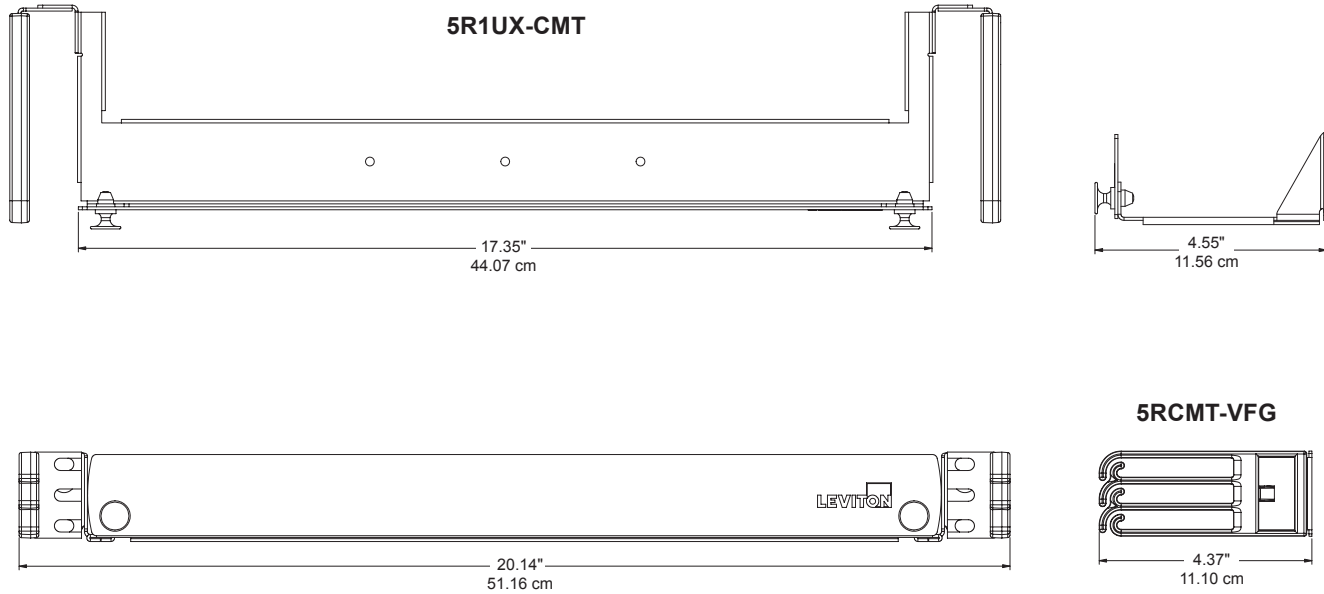

DESIGN CONSIDERATIONS

- 1RU cable manager installs with 1RU Leviton flush mount fiber enclosures or panels
- 2RU cable manager installs with 2 or 3RU Leviton flush mount fiber enclosures or panels
- Accessory kit for 1RU and 2RU cable managers include rack screws, patch cord cable managers, and port id labels
- Use of Universal patch cord cable managers with copper panels or active switches is limited to cord size and capacity

STANDARDS COMPLIANCE

ANSI/TIA-568.3-D

PHYSICAL SPECIFICATIONS

Dimensions: See page 2
 Sheet Metal: 16-gauge steel, powder-coated black
 Plastic: Polycarbonate black, rated UL 94-V2

WARRANTY INFORMATION

For a copy of Leviton product warranties, visit www.leviton.com/warranty.

ELECTRONIC FILES

For CAD files, typical specs, or technical drawings (.DXF, .DWG), visit www.leviton.com.

5RxUX-CMT, 5RCMT-VFG

UNIVERSAL PATCH CORD CABLE MANAGERS

Description	Part No.
1RU (Includes 0RU cable managers)	5R1UX-CMT
2RU (Includes 0RU cable managers)	5R2UX-CMT
0RU (Bag of 2)	5RCMT-VFG