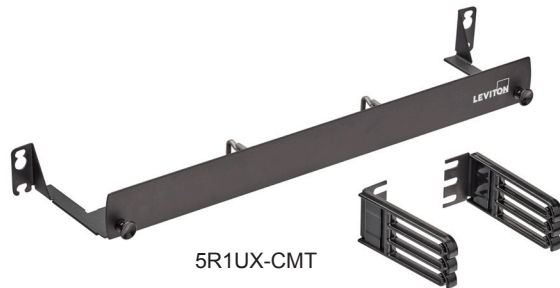

Universal Fiber Patch Cord Cable Manager

APPLICATION

The universal fiber patch cord managers mount directly to the front of Leviton flush-mount enclosures, panels, or 1RU active equipment by occupying the same rack unit space and screw holes. The patch cord cable managers are retrofittable to install on existing flush-mount enclosures or panels. The patch cord cable managers provide horizontal protection, routing, and bend radius control for fiber patch cords as they are transitioned to vertical cable managers and away from the front of panels and switches.

SPECIFICATION

Universal patch cord cable managers shall be constructed of 16-gauge steel with a black powder-coated finish. Patch cord cable managers shall protect, route, and provide bend radius control in the horizontal as fiber patch cords transition to vertical cable managers. 0RU patch cord cable manager shall provide layered or tiered routing of fiber patch cords from rack rails to vertical cable managers.

FEATURES

- Universal patch cord cable managers install on same rack unit space as flush-mount fiber enclosures or panels, without consuming any extra rack units.
- Universal patch cord cable managers protect, route, and provides bend radius controls for fiber patch cords.
- Universal patch cord cable managers are easily retrofittable in the field after Day 1 install of flush-mount fiber enclosures or panels
- 0RU patch cord cable manager can be modified for right or left exit

STANDARDS COMPLIANCE

ANSI/TIA-568.3-D

PHYSICAL SPECIFICATIONS

Dimensions: See page 2
 Sheet Metal: 16-gauge steel, powder-coated black
 Plastic: Polycarbonate black, rated UL 94-V2

WARRANTY INFORMATION

For a copy of Leviton product warranties, visit www.leviton.com/warranty.