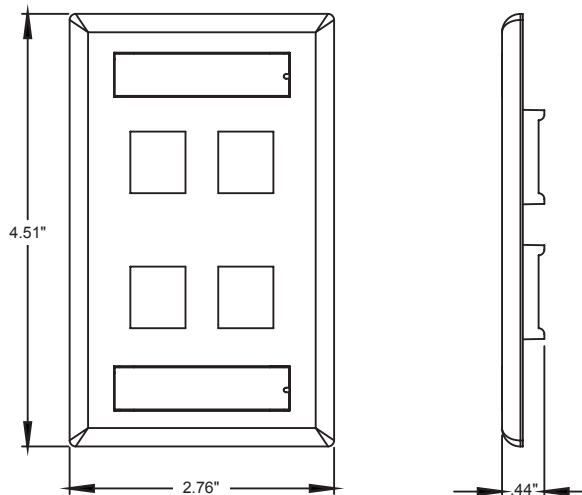

FEATURES

- Fits within minimum rectangular NEMA openings
- Compatible with larger-sized connectors, such as certain A/V connectors
- Color-matched screws

DESIGN CONSIDERATIONS

- Single-gang fits standard NEMA single-gang back boxes
- Install blanks (41084-B*B) in unused ports for future expansion
- Specify port identification method (colored modules, designation labels, and custom silk-screening available). To identify ports use different colored connectors for each application, or Leviton pre-printed Port Designation Labels (41080-LEB)

Taiwan

WARRANTY INFORMATION

For a copy of Leviton product warranties, visit www.leviton.com/warranty.

42080-2XL, 42080-4XL

ELECTRONIC FILES

For CAD files, typical specs, or technical drawings (.DXF, .DWG), visit www.leviton.com.

42080-2xL

42080-2xL, 42080-4xL

42080-4xL

PART NUMBERS

Description	WHITE	IVORY	LT. ALMOND
Single-Gang QuickPort® Wallplate with ID Windows for Large Connectors, 2 Ports	42080-2WL	42080-2IL	42080-2TL
Single-Gang QuickPort Wallplate with ID Windows for Large Connectors, 4 Ports	42080-4WL	42080-4IL	42080-4TL