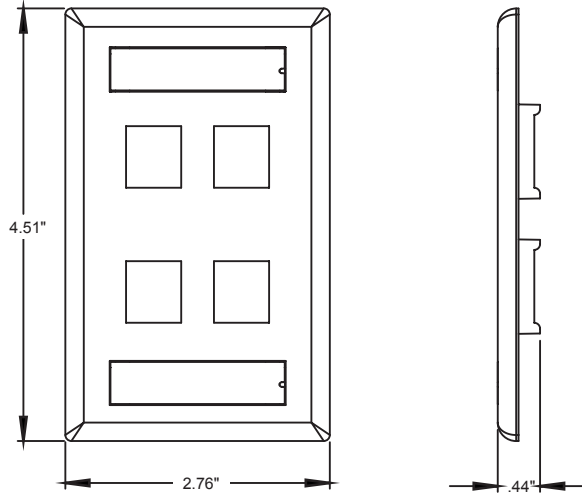

FEATURES

- Fits within minimum rectangular NEMA openings
- Compatible with larger-sized connectors, such as certain A/V connectors
- Color-matched screws

DESIGN CONSIDERATIONS

- Single-gang fits standard NEMA single-gang back boxes
- Install blanks (41084-B*B) in unused ports for future expansion
- Specify port identification method (colored modules, designation labels, and custom silk-screening available). To identify ports use different colored connectors for each application, or Leviton pre-printed Port Designation Labels (41080-LEB)

Taiwan

WARRANTY INFORMATION

For a copy of Leviton product warranties, visit www.leviton.com/warranty.

42080-2XL, 42080-4XL

ELECTRONIC FILES

For CAD files, typical specs, or technical drawings (.DXF, .DWG), visit www.leviton.com.

42080-2xL

42080-2xL, 42080-4xL

42080-4xL

PART NUMBERS

Description	WHITE	IVORY	LT. ALMOND
Single-Gang QuickPort® Wallplate with ID Windows for Large Connectors, 2 Ports	42080-2WL	42080-2IL	42080-2TL
Single-Gang QuickPort Wallplate with ID Windows for Large Connectors, 4 Ports	42080-4WL	42080-4IL	42080-4TL