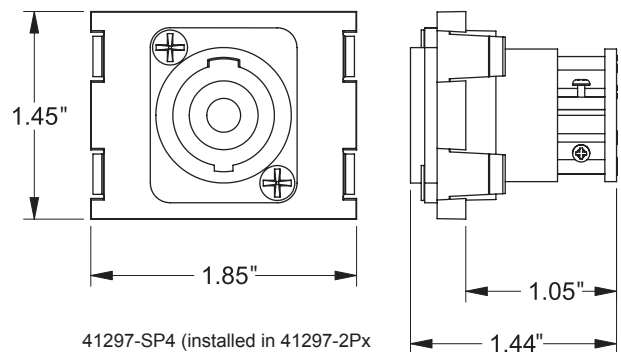

41297-SP4 (installed in 41297-2Px MOS Passthrough Module)

PART NUMBER

Description

Part No.

MOS speakON Connector, 4-pole, screw terminal 41297-SP4

Leviton Network Solutions

2222 - 222nd St. SE
Bothell, WA 98021-4416

tel 1-800-824-3005
tel +1-425-486-2222
appeng@leviton.com
www.leviton.com

Asia / Pacific

T +1.631.812.6228
E infoasean@leviton.com

Europe

T +33.6.8869.1380
E infoeurope@leviton.com

Canada

T +1.514.954.1840
E pcservice@leviton.com

India / SAARC

T +971.4.886.4722
E infoindia@leviton.com

Caribbean

T +1.954.593.1896
E infocaribbean@leviton.com

Mexico

T +52.55.5082.1040
E lsamarketing@leviton.com

China

T +852.2774.9876
E infochina@leviton.com

Middle East & Africa

T +971.4.886.4722
E lmeinfo@leviton.com

Colombia

T +57.1.743.6045
E infocolombia@leviton.com

South Korea

T +82.2.3273.9963
E infokorea@leviton.com