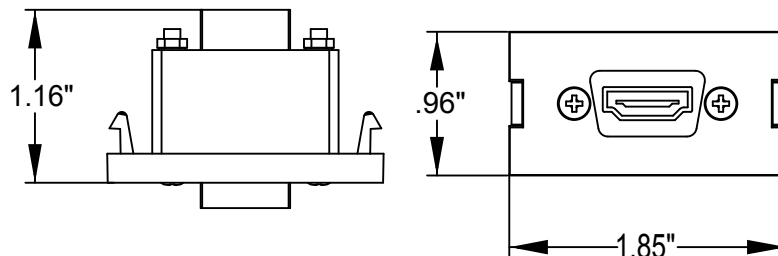

Leviton Network Solutions

2222 - 222nd St. SE
Bothell, WA 98021-4416

tel 1-800-824-3005
tel +1-425-486-2222
appeng@leviton.com
www.leviton.com

Asia / Pacific

T +1.631.812.6228
E infoasean@leviton.com

Europe

T +44.0.1592.772124
E customerservice@brand-rex.com

Canada

T +1.514.954.1840
E pcservice@leviton.com

India / SAARC

T +971.4.886.4722
E infoindia@leviton.com

Caribbean

T +1.954.593.1896
E infocaribbean@leviton.com

Mexico

T +52.55.5082.1040
E lsamarketing@leviton.com

China

T +852.2774.9876
E infochina@leviton.com

Middle East & Africa

T +971.4.886.4722
E lmeinfo@leviton.com

Colombia

T +57.1.743.6045
E infocolombia@leviton.com

South Korea

T +82.2.3273.9963
E infokorea@leviton.com