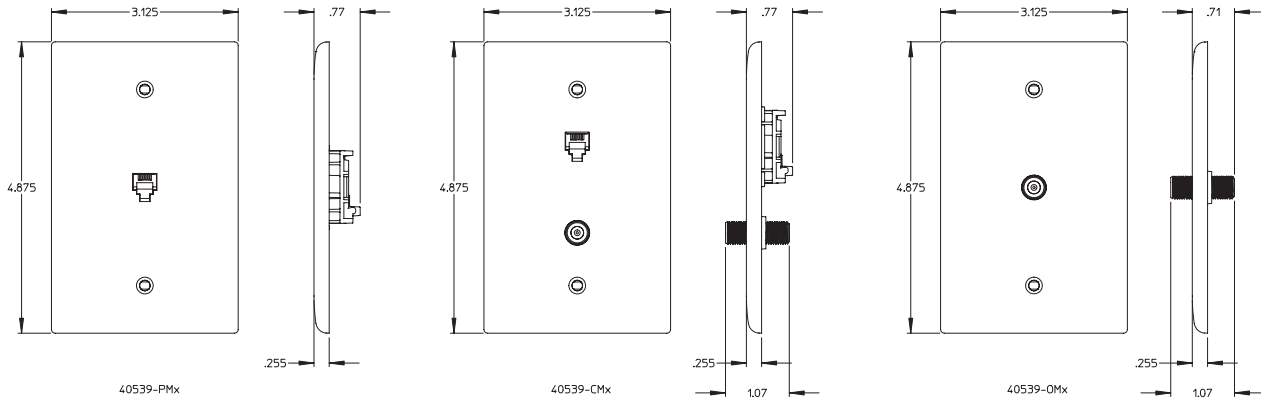

40539-XXM

PART NUMBERS

Description	WHITE	LT. ALMOND	IVORY	BROWN
Midsize Single-Gang Video Wallplate with F-Connector	40539-0MW	40539-0MT	40539-0MI	40539-0MB
Midsize Single-Gang Telephone Wallplate with 6P4C Voice Grade Connector	40539-PMW	40539-PMT	40539-PMI	40539-PMB
Midsize Single-Gang Telephone & Video Wallplate with 6P4C Voice Grade Connector and F-Connector	40539-CMW	40539-CMT	40539-PMI	40539-CMB

Leviton Network Solutions
2222 - 222nd St. SE
Bothell, WA 98021-4416

Asia / Pacific
T +1.631.812.6228
E infoasean@leviton.com

Canada
T +1.514.954.1840
E pcservice@leviton.com

Caribbean
T +1.954.593.1896
E infocaribbean@leviton.com

China
T +852.2774.9876
E infochina@leviton.com

Colombia
T +57.1.743.6045
E infocolombia@leviton.com

tel 1-800-824-3005
tel +1-425-486-2222
appeng@leviton.com
www.leviton.com

Europe
T +44.0.1592.772124
E customerserviceeu@leviton.com

Mexico
T +52.55.5082.1040
E lsamarketing@leviton.com

Middle East & Africa
T +971.4.247.9800
E lmeinfo@leviton.com

South Korea
T +82.2.3273.9963
E infokorea@leviton.com