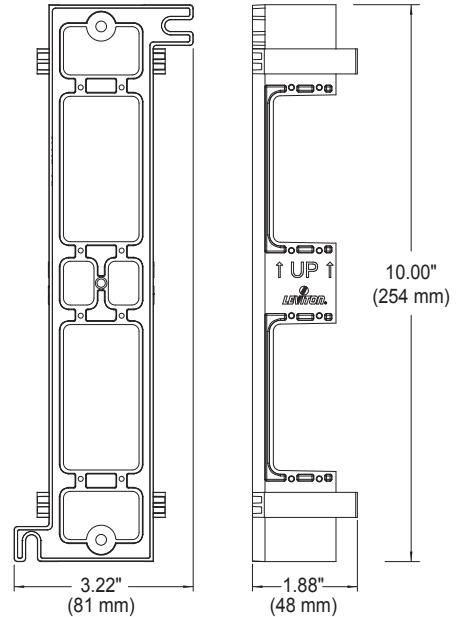

### PHYSICAL SPECIFICATIONS

Dimensions: See page two  
Materials: Made of fire-retardant plastic

### WARRANTY INFORMATION

For a copy of Leviton product warranties, visit [www.leviton.com/warranty](http://www.leviton.com/warranty).

40066-M50, 40066-0MR

**ELECTRONIC FILES**

For CAD files, typical specs, or technical drawings (.DXF, .DWG), visit [www.leviton.com](http://www.leviton.com).

40066-M50

40066-0MR

40089-00D (Available separately)

40067-0BC

**40066-M50, 40066-0MR**

**PART NUMBERS**

Description	Part No.
50 Pair M-Type 66-Clip Connecting Block	40066-M50
Connectorized Demarcation Block with female 50-pin connector, hinged cover and 89D mounting bracket included	40066-0MR
66-Style Bridging Clip (bag of 50)	40067-0BC
89D Mounting Bracket, compatible with 40066-M50 M-Style Block and 49255-Q89 QuickPort® Patch Block	40089-00D