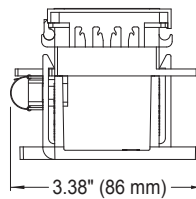

### WARRANTY INFORMATION

For a copy of Leviton product warranties, visit [www.leviton.com/warranty](http://www.leviton.com/warranty).

40066-M50, 40066-0MR

**ELECTRONIC FILES**

For CAD files, typical specs, or technical drawings (.DXF, .DWG), visit [www.leviton.com](http://www.leviton.com).

40066-M50

40066-0MR

40089-00D (Available separately)

40067-0BC

**40066-M50, 40066-0MR**

**PART NUMBERS**

Description	Part No.
50 Pair M-Type 66-Clip Connecting Block	40066-M50
Connectorized Demarcation Block with female 50-pin connector, hinged cover and 89D mounting bracket included	40066-0MR
66-Style Bridging Clip (bag of 50)	40067-0BC
89D Mounting Bracket, compatible with 40066-M50 M-Style Block and 49255-Q89 QuickPort® Patch Block	40089-00D