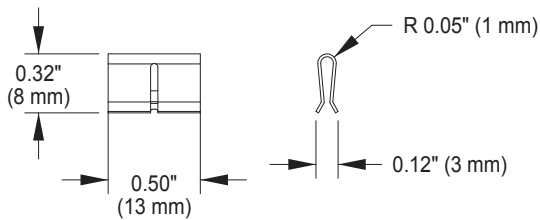

40066-M50

40066-0MR

40089-00D (Available separately)

40067-0BC

**40066-M50, 40066-0MR**

**PART NUMBERS**

Description	Part No.
50 Pair M-Type 66-Clip Connecting Block	40066-M50
Connectorized Demarcation Block with female 50-pin connector, hinged cover and 89D mounting bracket included	40066-0MR
66-Style Bridging Clip (bag of 50)	40067-0BC
89D Mounting Bracket, compatible with 40066-M50 M-Style Block and 49255-Q89 QuickPort® Patch Block	40089-00D