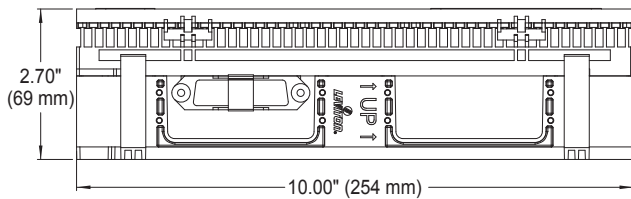

### WARRANTY INFORMATION

For a copy of Leviton product warranties, visit [www.leviton.com/warranty](http://www.leviton.com/warranty).

40066-M50, 40066-0MR

**ELECTRONIC FILES**

For CAD files, typical specs, or technical drawings (.DXF, .DWG), visit [www.leviton.com](http://www.leviton.com).

40066-M50

40066-0MR

40089-00D (Available separately)

40067-0BC

**40066-M50, 40066-0MR**

**PART NUMBERS**

Description	Part No.
50 Pair M-Type 66-Clip Connecting Block	40066-M50
Connectorized Demarcation Block with female 50-pin connector, hinged cover and 89D mounting bracket included	40066-0MR
66-Style Bridging Clip (bag of 50)	40067-0BC
89D Mounting Bracket, compatible with 40066-M50 M-Style Block and 49255-Q89 QuickPort® Patch Block	40089-00D