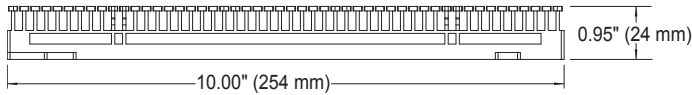

40066-M50

40066-0MR

40089-00D (Available separately)

40067-0BC

**40066-M50, 40066-0MR**

**PART NUMBERS**

Description	Part No.
50 Pair M-Type 66-Clip Connecting Block	40066-M50
Connectorized Demarcation Block with female 50-pin connector, hinged cover and 89D mounting bracket included	40066-0MR
66-Style Bridging Clip (bag of 50)	40067-0BC
89D Mounting Bracket, compatible with 40066-M50 M-Style Block and 49255-Q89 QuickPort® Patch Block	40089-00D