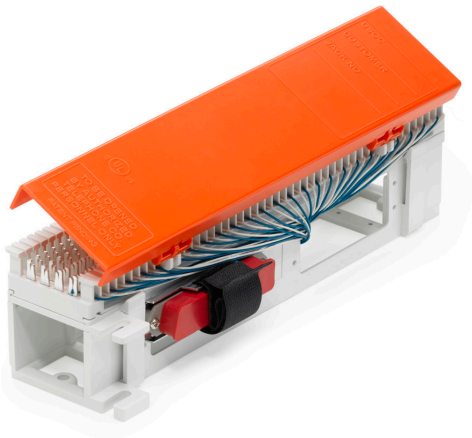

## 66-Style Wiring Block

### APPLICATION

The Leviton 66-Style Block provides 50 fixed cross-connections for voice, security, and data applications. The block is ideal for entrance facilities and telecommunications closets. The block mounts to walls or backboards.

### FEATURES

- Compact design supports space-limited applications
- Terminate 22-26 gauge solid insulated cable or 18-19 gauge solid stripped cable

### DESIGN CONSIDERATIONS

- Mounts on wall or backboard
- Cable bundles route adjacent to wiring base
- Mounts to Leviton 89D Stand-Off Brackets, providing space for routing cables behind each block