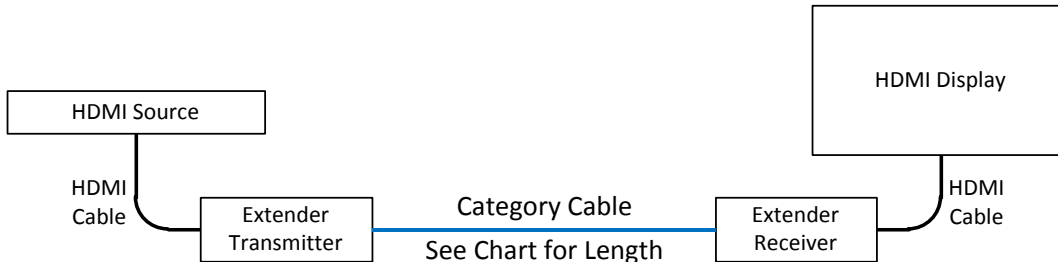

# Application Note

## HDMI Extenders - Category Cable Length based on Resolution and Cable Type

The following charts show the maximum category cable lengths between extenders for three Leviton HDMI extenders. All lengths are in meters.

1 meter equals 3.281 feet

**Application Note ID:**  
NS-AN-15-0020051515

**Date:**  
05/15/2015

**Product Line:**  
ITAV

**Part Numbers Affected:**  
41910-HTE, 41910-HTO,  
41910-H00

	Vertical Resolution	480, 720, 1080						
	Frame Rate	60 fps						
	Bit Depth	8 bit, 12 bit						
	Cable Type	Cat5e UTP	Cat5e SHLD	Cat6 UTP	Cat6 SHLD	Cat6A UTP	Cat6A XTP	Cat6A SHLD
41910-HTE	Max Cable Length	50M	100M	50M	100M	100M	100M	100M
41910-HTO		35M	70M	35M	70M	70M	70M	70M
41910-H00			40M	40M	40M	40M	40M	40M

	Vertical Resolution	2160						
	Frame Rate	30 fps						
	Bit Depth	8 bit						
	Cable Type	Cat5e UTP	Cat5e SHLD	Cat6 UTP	Cat6 SHLD	Cat6A UTP	Cat6A XTP	Cat6A SHLD
41910-HTE	Max Cable Length				60M	60M	60M	60M
41910-HTO					35M	35M	35M	35M
41910-H00								