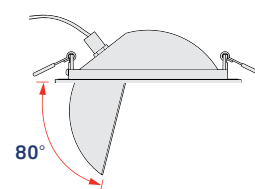

Fully Adjustable
80° tilt and 350° rotation