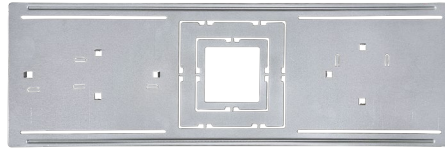

MOUNTING PLATES

DBRCX-H00

Compatible with:

DFR40-S1W, DFR60-S1W, FBR40-S1W,
FBR60-S1W, DAR40-S1W, DAR60-S1W,
DBR40-S1W, DBR60-S1W

DBSUX-H00

Compatible with:

DBS40-S1W, DBS60-S1W

DBRUX-H00