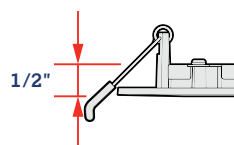

Ultra Slim Profile