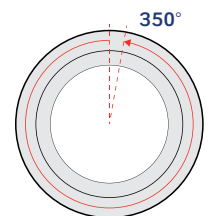

Fully Adjustable
80° tilt and 350° rotation