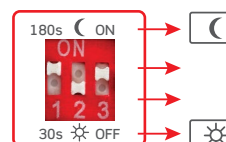

1. Switch 1: 30/180 seconds auto time-off options
   Switch 2: Sensor Modes
   • Daytime - Turns on lamp regardless of ambient light.
   • Nighttime - Only turns lamp on when sensor detects motion and there is no ambient light.
   Switch 3: Sensor ON/OFF
   • Turns off sensor so lamp can be used with a single pole switch.