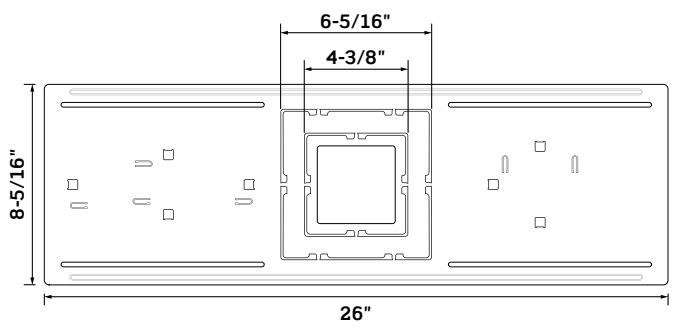

ORDERING INFORMATION

CAT. NO.	Description	UPC Number	Std. Pack
MPRUX-H00	Round Downlight Universal Plate with Bars	07847703948 9	16
DBRUX-H00	Round Slim Downlight Mounting Plate	07847702024 1	15
DBRCX-H00	Round Slim Downlight Mounting Plate	07847702352 5	15
DBSUX-H00	Square Slim Downlight Mounting Plate	07847702028 9	15

New Construction Universal Mounting Plates

DATE	PROJECT
TYPE	CATALOG NO.

DIMENSIONS

MPRUX-H00

DBRUX-H00

DBRCX-H00

DBSUX-H00

New Construction Universal Mounting Plates

DATE	PROJECT
TYPE	CATALOG NO.

COMPATIBILITY GUIDE

UNIVERSAL MOUNTING PLATE WITH BAR HANGERS

Catalog Number	Size	Compatible Products	
 <p>MPRUX-H00</p>	4"	DFR40-S1W	
		DBR40-S1W	
		DAR40-S1W	
		FBR40-S1W	
	6"	DFR60-S1W	
		DBR60-S1W	
		DAR60-S1W	
		FBR60-S1W	
	8"	DBR80-S1W	