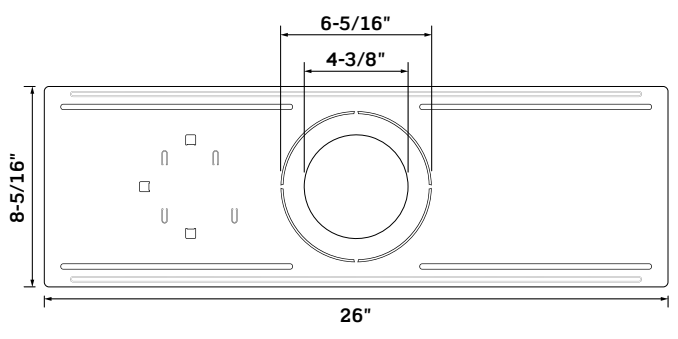

ORDERING INFORMATION

CAT. NO.	Description	UPC Number	Std. Pack
MPRUX-H00	Round Downlight Universal Plate with Bars	07847703948 9	16
DBRUX-H00	Round Slim Downlight Mounting Plate	07847702024 1	15
DBRCX-H00	Round Slim Downlight Mounting Plate	07847702352 5	15
DBSUX-H00	Square Slim Downlight Mounting Plate	07847702028 9	15

New Construction Universal Mounting Plates

DATE	PROJECT
TYPE	CATALOG NO.

DIMENSIONS

MPRUX-H00

DBRUX-H00

DBRCX-H00

DBSUX-H00

New Construction Universal Mounting Plates

DATE	PROJECT
TYPE	CATALOG NO.

COMPATIBILITY GUIDE

UNIVERSAL MOUNTING PLATE WITH BAR HANGERS

Catalog Number	Size	Compatible Products	
 <p>MPRUX-H00</p>	4"	DFR40-S1W	
		DBR40-S1W	
		DAR40-S1W	
		FBR40-S1W	
	6"	DFR60-S1W	
		DBR60-S1W	
		DAR60-S1W	
		FBR60-S1W	
	8"	DBR80-S1W	