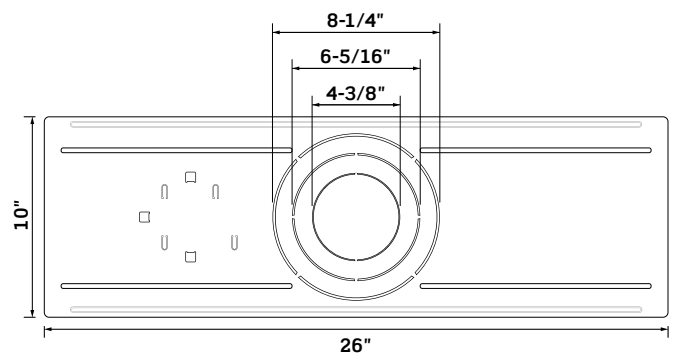

ORDERING INFORMATION

CAT. NO.	Description	UPC Number	Std. Pack
MPRUX-H00	Round Downlight Universal Plate with Bars	07847703948 9	16
DBRUX-H00	Round Slim Downlight Mounting Plate	07847702024 1	15
DBRCX-H00	Round Slim Downlight Mounting Plate	07847702352 5	15
DBSUX-H00	Square Slim Downlight Mounting Plate	07847702028 9	15

New Construction Universal Mounting Plates

DATE	PROJECT
TYPE	CATALOG NO.

DIMENSIONS

MPRUX-H00

DBRUX-H00

DBRCX-H00

DBSUX-H00

New Construction Universal Mounting Plates

DATE	PROJECT
TYPE	CATALOG NO.

COMPATIBILITY GUIDE

UNIVERSAL MOUNTING PLATE WITH BAR HANGERS

Catalog Number	Size	Compatible Products	
 <p>MPRUX-H00</p>	4"	DFR40-S1W	
		DBR40-S1W	
		DAR40-S1W	
		FBR40-S1W	
	6"	DFR60-S1W	
		DBR60-S1W	
		DAR60-S1W	
		FBR60-S1W	
	8"	DBR80-S1W	