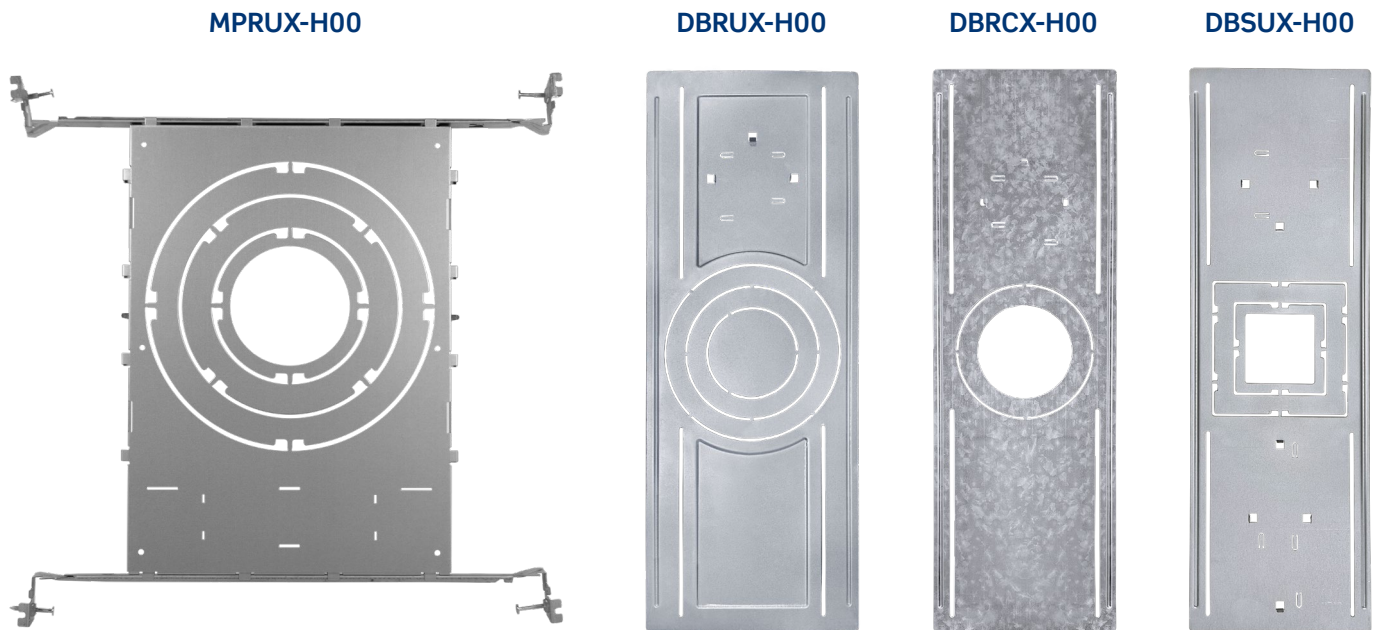

New Construction Universal Mounting Plates

DATE	PROJECT
TYPE	CATALOG NO.

PRODUCT OVERVIEW

- MPRUX-H00 can be installed in either drywall or T-Grid applications
- MPRUX-H00 can be adjusted to accommodate joist spacing without having to be removed from the plate
- MPRUX-H00 is for use with 3-, 4-, 6-, and 8-inch round apertures
- DBRUX-H00 is for use with 4-, 6-, and 8-inch round apertures
- DBRCX-H00 is for use with 4- and 6-inch round apertures
- DBSUX-H00 is for use with 4- and 6-inch square apertures
- Steel construction for lasting durability

ORDERING INFORMATION

CAT. NO.	Description	UPC Number	Std. Pack
MPRUX-H00	Round Downlight Universal Plate with Bars	07847703948 9	16
DBRUX-H00	Round Slim Downlight Mounting Plate	07847702024 1	15
DBRCX-H00	Round Slim Downlight Mounting Plate	07847702352 5	15
DBSUX-H00	Square Slim Downlight Mounting Plate	07847702028 9	15

New Construction Universal Mounting Plates

DATE	PROJECT
TYPE	CATALOG NO.

DIMENSIONS

MPRUX-H00

DBRUX-H00

DBRCX-H00

DBSUX-H00

New Construction Universal Mounting Plates