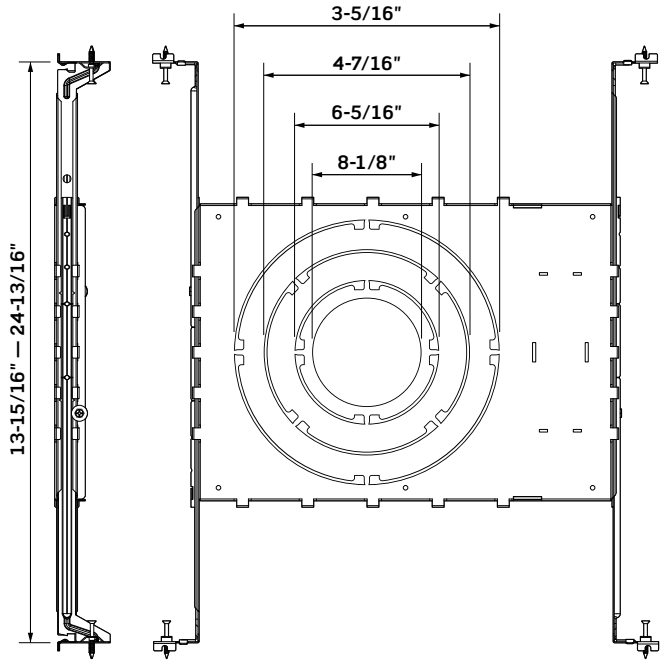

ORDERING INFORMATION

CAT. NO.	Description	UPC Number	Std. Pack
MPRUX-H00	Round Downlight Universal Plate with Bars	07847703948 9	16
DBRUX-H00	Round Slim Downlight Mounting Plate	07847702024 1	15
DBRCX-H00	Round Slim Downlight Mounting Plate	07847702352 5	15
DBSUX-H00	Square Slim Downlight Mounting Plate	07847702028 9	15

New Construction Universal Mounting Plates

DATE	PROJECT
TYPE	CATALOG NO.

DIMENSIONS

MPRUX-H00

DBRUX-H00

DBRCX-H00

DBSUX-H00

New Construction Universal Mounting Plates

DATE	PROJECT
TYPE	CATALOG NO.

COMPATIBILITY GUIDE

UNIVERSAL MOUNTING PLATE WITH BAR HANGERS

Catalog Number	Size	Compatible Products	
 <p>MPRUX-H00</p>	4"	DFR40-S1W	
		DBR40-S1W	
		DAR40-S1W	
		FBR40-S1W	
	6"	DFR60-S1W	
		DBR60-S1W	
		DAR60-S1W	
		FBR60-S1W	
	8"	DBR80-S1W	

SQUARE FLAT MOUNTING PLATE

Catalog Number	Size	Compatible Products	
 <p>DBSUX-H00</p>	4"	DBS40-S1W	
	6"	DBS60-S1W	