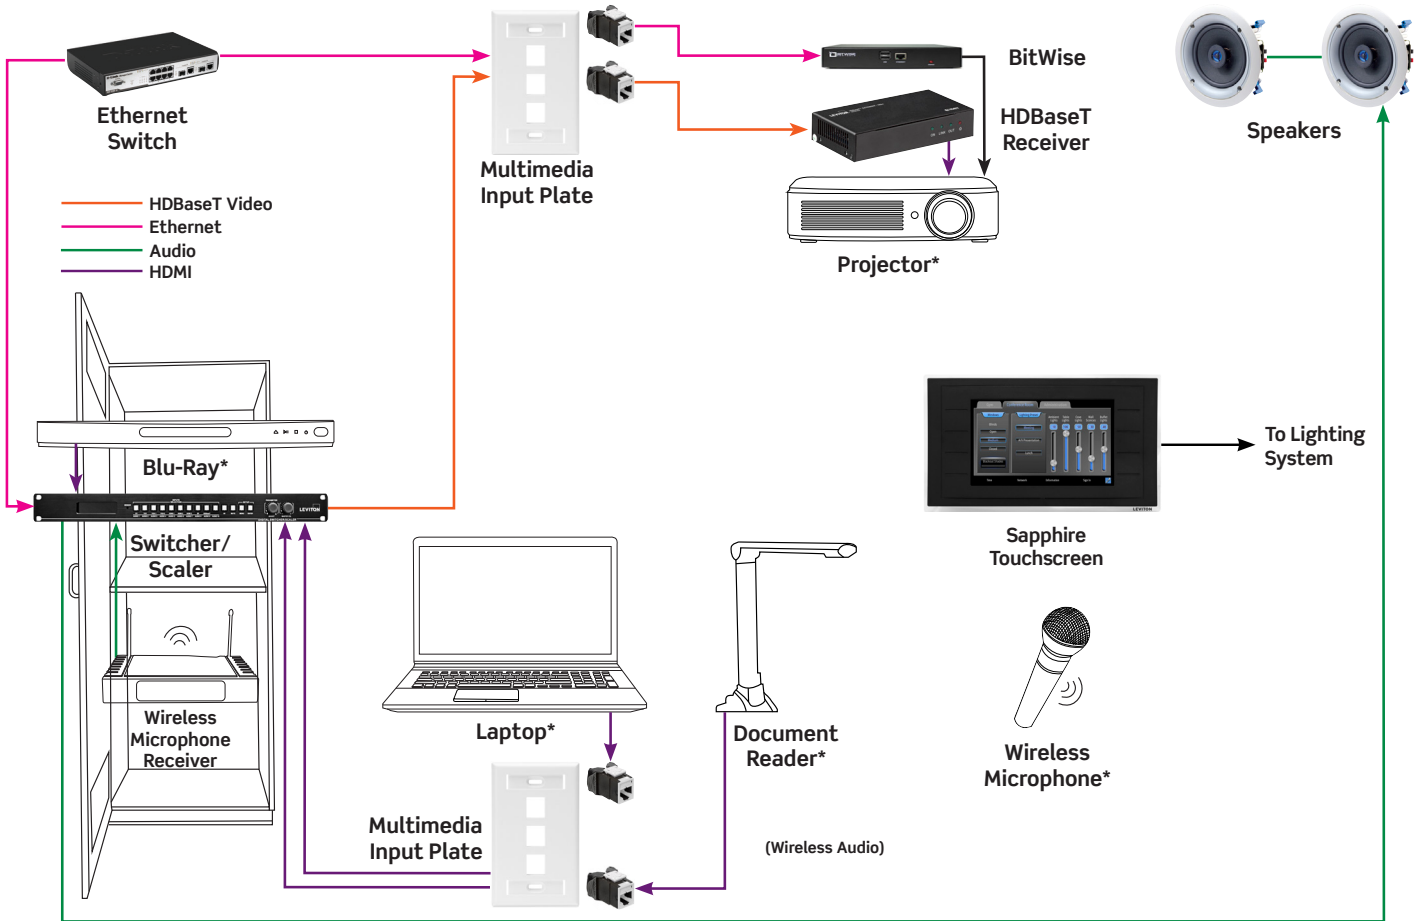

SAPPHIRE AV CONTROLS WITH HIFI INTERCONNECTIVITY CLASSROOM— AV CABINET WITH AUDIO THROUGH SWITCHER/SCALER

WHAT YOU WILL NEED

SAPPHIRE AV CONTROLS WITH HIFI INTERCONNECTIVITY CLASSROOM—SWITCHER/SCALER AUDIO		QTY.
	Saphire Room Controller | TS007 Centralizes all AV, sound and lighting classroom control through an easy-to-use touchscreen interface	1
	Switcher/Scaler | SS0AV-091 Contains 9 video input interfaces to switch or scale to HDMI/HDBaseT outputs	1
	BitWise | BWBC4 Automatically control projector power	1
	HDBaseT Receiver | 41910-HT0 Extends HDMI signals up to 230 ft over a single category-rated cable	1
	Ethernet Switch | EMS00-008 Supports up to 2 SFP modules	1
	Multimedia Input with Wallplate | 41290-HDW and 41290-SMW Adapts an HDMI feedthrough connector to MOS wallplates	2
	In-Ceiling Speaker | SGC65-00W Provides premium-grade sound with superior performance and durability	2

G-10022/A18-tb

Visit our website at: www.leviton.com/sapphire

© 2018 Leviton Manufacturing Co. Inc. All rights reserved. Subject to change without notice.