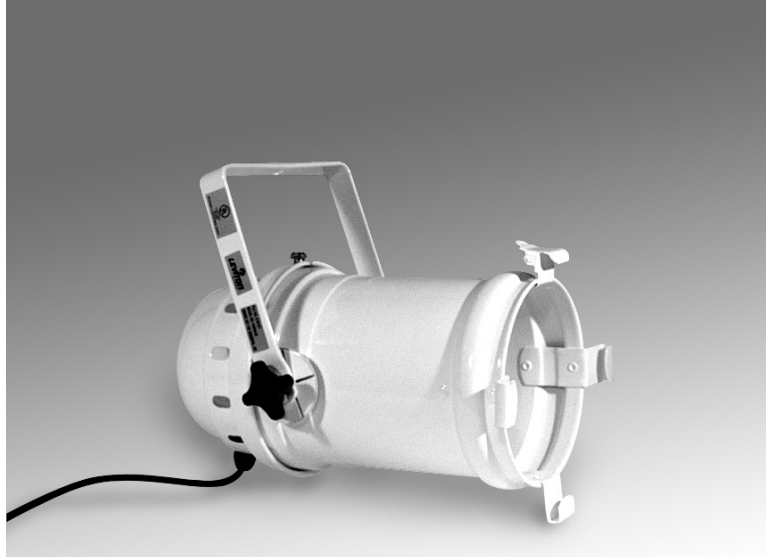

PAR Lighting Fixtures

Leviton's rugged and cost-effective PAR can fixtures offer a durable and value-conscious lighting option.

APPLICATIONS

- Musical Groups
- Performance troupes
- Theatres
- Event venues
- DJ's
- Clubs
- Houses of worship

FEATURES

- UL Listed: UL File #E187577
- Rigid, rolled edge frame
- Solid steel clutch mechanism (Par 56, 64)
- Includes color frame at no extra cost
- Black, white and polished aluminum versions available

DIMENSIONAL DATA: IN. [CM] LBS. [KG]			
	38	56	64
Width	7-1/4 (18.42)	9-7/8 (25.08)	10-3/16 (25.88)
Length	7-1/2 (19.05)	14-1/2 (36.83)	16-3/4 (42.55)
Height	9-3/4 (24.77)	9-7/8 (25.08)	18-3/16 (46.20)
Weight	2.75 (1.25)	4.65 (2.11)	5.5 (2.48)

RATINGS		
Model	Max Wattage	Socket Type
Par 38	120	Medium Screw Base
Par 56	500	Mogul End-Prong
Par 64	1,000	Mogul End-Prong

PAR Lighting Fixtures

CAT.NO.	DESCRIPTION
PAR38-oBL	Par 38 Fixture with Yoke and 3 Foot Cable, 15A PBG Connector, Black, UL Listed
PAR38-oCR	Par 38 Fixture with Yoke and 3 Foot Cable, 15A PBG Connector, Polished, UL Listed
PAR56-oBL	Par 56 Fixture with Yoke and 3 Foot Cable, 15A PBG Connector, Black, UL Listed
PAR56-oCR	Par 56 Fixture with Yoke and 3 Foot Cable, 15A PBG Connector, Polished, UL Listed
PAR56-oWH	Par 56 Fixture with Yoke and 3 Foot Cable, 15A PBG Connector, White, UL Listed
PAR64-oBL	Par 64 Fixture with Color Frame, 15A PBG Connector, Black, UL Listed
PAR64-oCR	Par 64 Fixture with Color Frame, 15A PBG Connector, Polished, UL Listed
PAR64-oWH	Par 64 Fixture with Yoke and 3 Foot Cable, 15A PBG Connector, White, UL Listed
ACCESSORIES	
NCCLA-MP0	Light Duty Black Steel C-Clamp
DYS56-000	DYS Par 56 Reflector Kit
DYS64-000	DYS Par 64 Reflector Kit
TAoCC-000	C-Clamp for 1 1/2" ID Pipe
TAoSC-000	Safety Cable