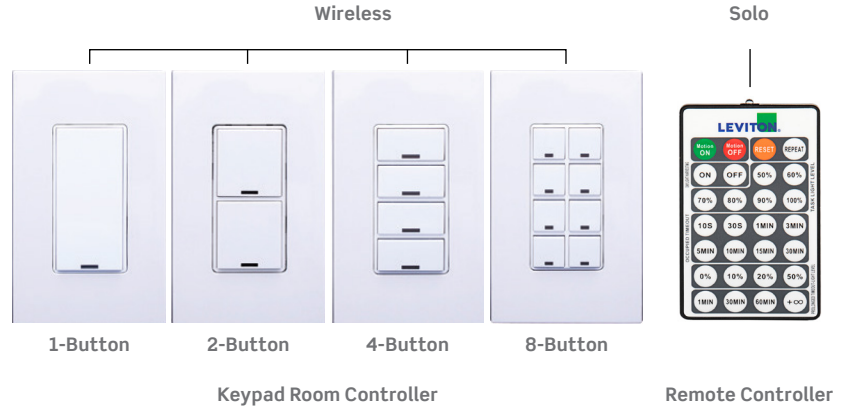

Allura M (Moda) - Intellect

LED - Linear Type M - Architectural Lighting

Project:	Catalogue #:	Type:
Notes:		

Intellect Controllers (Ordered Separately)

Item No.	Description	Sensor Type Compatibility
KIT00226	8 Buttons Keypad	V99(LV01)
KIT00227	4 Buttons Keypad	V99(LV01)
KIT00228	2 Buttons Keypad	V99(LV01)
KIT00229	1 Button Keypad	V99(LV01)
ELC00368	Remote Controller	V99(LV02)

*Wall Plate by Others