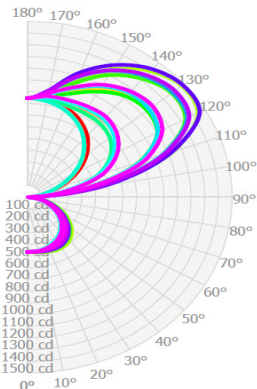

Zonal Lumen Summary

Zone	Lumens	%Fixture
0.0° - 30.0°	401	5.9%
0.0° - 40.0°	674	10.0%
0.0° - 60.0°	1261	18.7%
0.0° - 90.0°	1688	25.0%
0.0° - 110.0°	2529	37.5%
0.0° - 130.0°	4390	65.0%
0.0° - 150.0°	5913	87.6%
0.0° - 170.0°	6644	98.5%
0.0° - 180.0°	6748	100.0%

Coefficients of Utilization

pc	80%			70%			50%		
	70%	50%	30%	70%	50%	30%	70%	50%	30%
0	101	101	101	90	90	90	69	69	69
1	92	88	84	82	78	75	63	60	58
2	83	76	70	74	68	63	56	52	49
3	76	67	60	67	59	53	51	46	42
4	69	59	51	61	52	46	47	41	36
5	63	52	44	56	47	40	43	36	31
6	58	46	38	51	42	35	39	32	27
7	54	42	34	47	37	31	36	29	24
8	49	38	30	44	34	27	34	26	22
9	46	34	27	41	31	24	31	24	19
10	43	31	24	38	28	22	29	22	17

Average Luminance Table (cd/m²) CP Summary

	0.00°	45.00°	90.00°
0.00°	1679	1679	1679
45.00°	1771	2065	2302
55.00°	1756	2110	2375
65.00°	1687	2098	2377
75.00°	1486	2074	2356
85.00°	1301	2417	2735

Effective Floor Cavity Reflectance: 20%