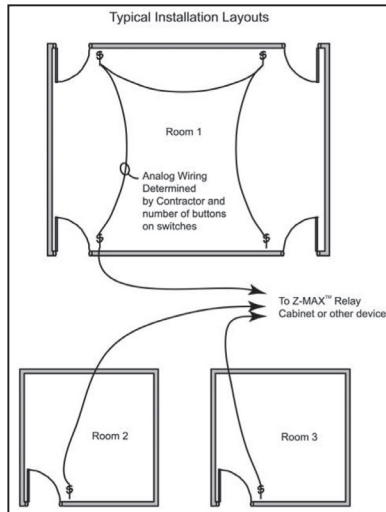

CATALOG NUMBER GUIDE

①				
00LVS - ② ③				
① Low Voltage Switch				
② Number of Buttons				
01	02	03	04	
05	06	08	10	
③ Color: W = White				

WALLPLATE ORDERING GUIDE

Low Voltage Switches fit a standard Decora opening, and can be used with the following standard Leviton wallplate series:

- 803xx Decora Plus screwless wallplates
- 804xx Decora plastic and metal wallplates — standard size
- 804xx-Nxx Decora nylon wallplate — standard size
- PJ26x Decora nylon wallplates — midway size
- 806xx Decora plastic wallplate - midway Size
- S026x Oversized metal wallplate

Browse the Leviton website for more wallplate options

Low Voltage Switches

Leviton Manufacturing Co., Inc. Energy Management, Controls and Automation

20497 SW Teton Avenue, Tualatin, OR 97062 **tel** 800-736-6682 **fax** 503-404-5594 **tech line** (6:00AM-4:00PM PT Mon-Fri) 800-959-6004

Leviton Manufacturing Co., Inc. Global Headquarters

201 North Service Road, Melville, NY 11747-3138 **tel** 800-323-8920 **fax** 800-832-9538 **tech line** (8:30AM-7:00PM ET Mon-Fri) 800-824-3005

Visit our Website at: www.leviton.com/ezmax

©2017 Leviton Manufacturing Co., Inc. All rights reserved. Subject to change without notice.