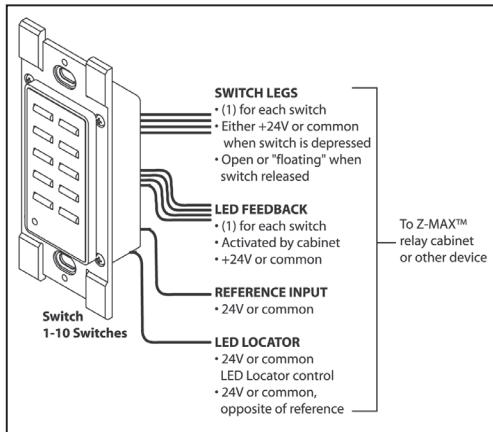

CATALOG NUMBER GUIDE

①				
00LVS - ② ③				
① Low Voltage Switch				
② Number of Buttons				
01	02	03	04	
05	06	08	10	
③ Color: W = White				

WALLPLATE ORDERING GUIDE

Low Voltage Switches fit a standard Decora opening, and can be used with the following standard Leviton wallplate series:

- 803xx Decora Plus screwless wallplates
- 804xx Decora plastic and metal wallplates — standard size
- 804xx-Nxx Decora nylon wallplate — standard size
- PJ26x Decora nylon wallplates — midway size
- 806xx Decora plastic wallplate - midway Size
- S026x Oversized metal wallplate

Browse the Leviton website for more wallplate options

Low Voltage Switches

Leviton Manufacturing Co., Inc. Energy Management, Controls and Automation

20497 SW Teton Avenue, Tualatin, OR 97062 **tel** 800-736-6682 **fax** 503-404-5594 **tech line** (6:00AM-4:00PM PT Mon-Fri) 800-959-6004

Leviton Manufacturing Co., Inc. Global Headquarters

201 North Service Road, Melville, NY 11747-3138 **tel** 800-323-8920 **fax** 800-832-9538 **tech line** (8:30AM-7:00PM ET Mon-Fri) 800-824-3005

Visit our Website at: www.leviton.com/ezmax

©2017 Leviton Manufacturing Co., Inc. All rights reserved. Subject to change without notice.