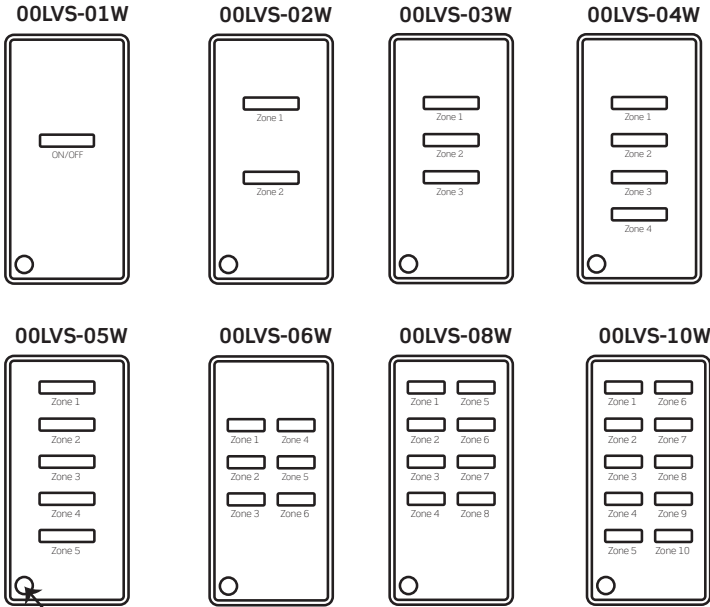

Low Voltage Switches

LED Locator

DESCRIPTION

The Leviton line of Low Voltage Switches incorporates reliable technology into the contemporary Decora® style. They can be ordered from one button to 10 buttons per gang and are mounted in a standard deep switch box.

SPECIFICATIONS

GENERAL

- 1-10 buttons
- Status LED for each button provides true relay status
- Matching screwless wallplate
- Switches can be programmed for ON, OFF, ON/OFF, Groups, or Presets/Scenes when used in conjunction with a EZ-MAX Plus Relay Control Panel

LOW VOLTAGE SWITCHES WORK WITH

- EZ-MAX Plus Relay Control Panels
- a-2000® dimming cabinets with analog card*
- MDS cabinets*
- Low voltage equipment by others*

WIRING

- 1 wire for +24VDC
- 2 wires per button (1 wire for switch, 1 wire for LED)
- 1 wire for LED locator

POWER

- Input power: 24 VDC
- Consumption:

Station	Unit Load Consumption @ 24Vdc 1 Unit Load = 25mA
1 Button	0.5
2 Button	0.8
3 Button	1.1
4 Button	1.4
5 Button	1.7
6 Button	2
8 Button	2.5
10 Button	3.0