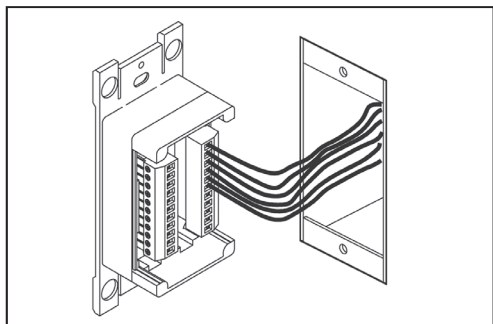

CATALOG NUMBER GUIDE

①				
00LVS - ② ③				
① Low Voltage Switch				
② Number of Buttons				
01	02	03	04	
05	06	08	10	
③ Color: W = White				

WALLPLATE ORDERING GUIDE

Low Voltage Switches fit a standard Decora opening, and can be used with the following standard Leviton wallplate series:

- 803xx Decora Plus screwless wallplates
- 804xx Decora plastic and metal wallplates — standard size
- 804xx-Nxx Decora nylon wallplate — standard size
- PJ26x Decora nylon wallplates — midway size
- 806xx Decora plastic wallplate - midway Size
- S026x Oversized metal wallplate

Browse the Leviton website for more wallplate options

Low Voltage Switches

Leviton Manufacturing Co., Inc. Energy Management, Controls and Automation

20497 SW Teton Avenue, Tualatin, OR 97062 **tel** 800-736-6682 **fax** 503-404-5594 **tech line** (6:00AM-4:00PM PT Mon-Fri) 800-959-6004

Leviton Manufacturing Co., Inc. Global Headquarters

201 North Service Road, Melville, NY 11747-3138 **tel** 800-323-8920 **fax** 800-832-9538 **tech line** (8:30AM-7:00PM ET Mon-Fri) 800-824-3005

Visit our Website at: www.leviton.com/ezmax

©2017 Leviton Manufacturing Co., Inc. All rights reserved. Subject to change without notice.