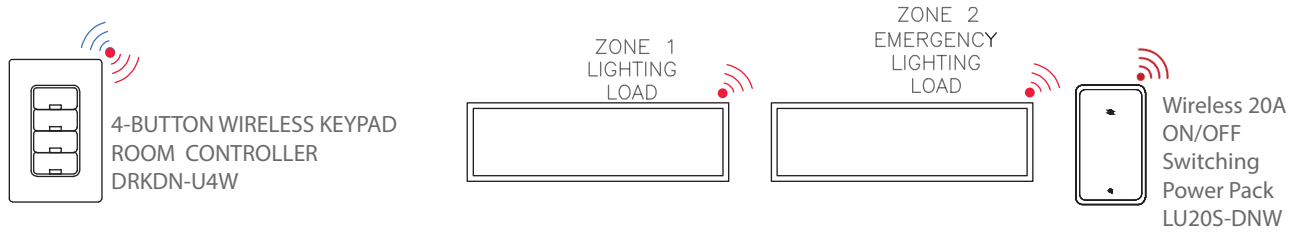

GREENMAX DRC WIRELESS 2-ZONE DAYLIGHTING AND LOAD CONTROL WITH INTELLECT-ENABLED FIXTURES, TYPICAL

NOTES:

1. FIXTURES QUANTITY AND TYPE PER ZONE REQUIREMENTS
2. ALL DEVICES REQUIRE CONSTANT INPUT POWER
3. REFER TO PRODUCT LITERATURE (DATA SHEETS, INSTALLATION MANUALS, ETC) FOR MORE INFORMATION