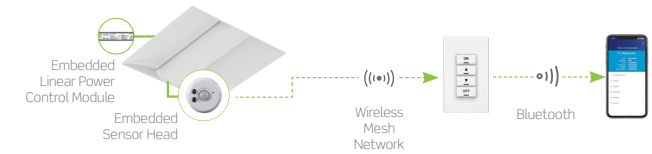

INT0918-IE-1D REV JUN 2024

Intellect™ Controlling Next Generation Lighting

Integrated Occupancy/Vacancy Sensing | Multi-Zone Daylight Harvesting | Wireless Dimming

Intellect System Components and Layout

* Use the Linear Power Control Module (ZL027-DLE) as a UL924 emergency bypass device by connecting it to the Emergency Sense Pigtail (ZL027-OES) with the cable provided.

Intellect™ enabled

Virtually any fixture can be Intellect-enabled using several options:

Intellect-enabled fixtures that include both an embedded Intellect Linear Power Control Module and embedded Intellect Sensor Head provide a simple out-of-the-box wireless solution.

Intellect-enabled fixtures that include an embedded Intellect Power Control Module with the Intellect Sensor Control Module mounted remotely allow for a larger selection of fixtures to be used with Intellect.