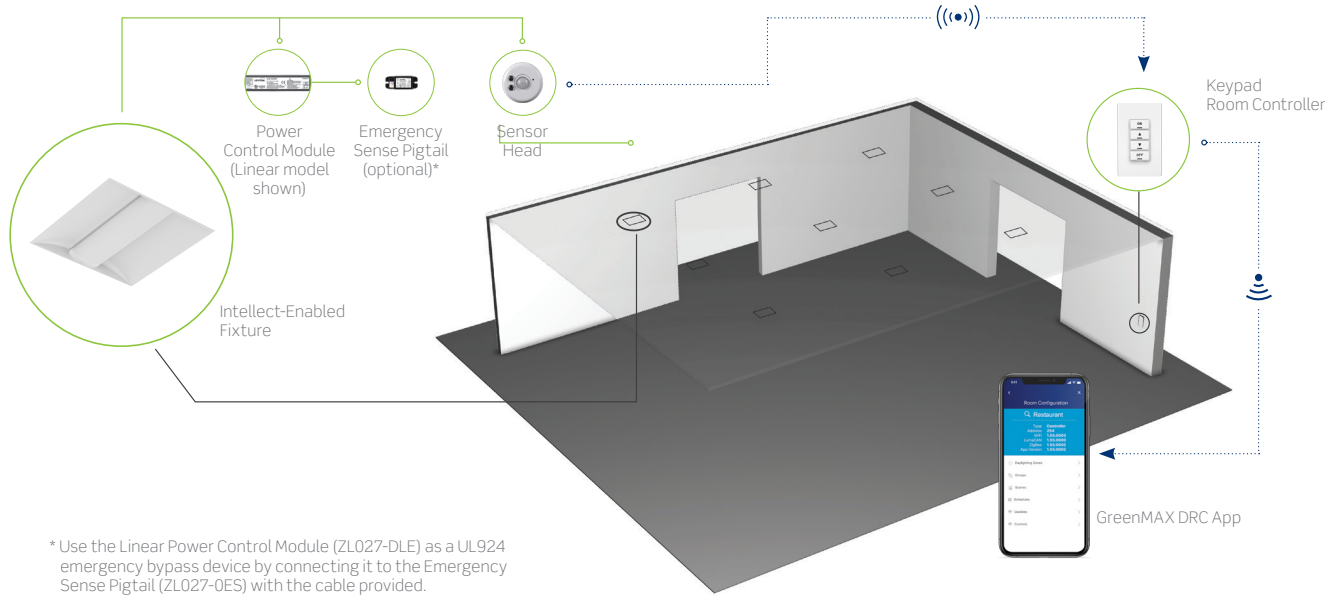

INT0918-IE-1D REV JUN 2024

Intellect™ Controlling Next Generation Lighting

Integrated Occupancy/Vacancy Sensing | Multi-Zone Daylight Harvesting | Wireless Dimming

Intellect System Components and Layout

* Use the Linear Power Control Module (ZL027-DLE) as a UL924 emergency bypass device by connecting it to the Emergency Sense Pigtail (ZL027-OES) with the cable provided.

Intellect™ enabled

Virtually any fixture can be Intellect-enabled using several options:

Intellect-enabled fixtures that include both an embedded Intellect Linear Power Control Module and embedded Intellect Sensor Head provide a simple out-of-the-box wireless solution.

Intellect-enabled fixtures that include an embedded Intellect Power Control Module with the Intellect Sensor Control Module mounted remotely allow for a larger selection of fixtures to be used with Intellect.