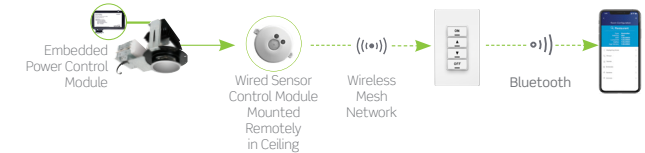

INT0918-IE-1D REV JUN 2024

Intellect™ Controlling Next Generation Lighting

Integrated Occupancy/Vacancy Sensing | Multi-Zone Daylight Harvesting | Wireless Dimming

Intellect System Components and Layout

* Use the Linear Power Control Module (ZL027-DLE) as a UL924 emergency bypass device by connecting it to the Emergency Sense Pigtail (ZL027-OES) with the cable provided.

Intellect™ enabled

Virtually any fixture can be Intellect-enabled using several options:

Intellect-enabled fixtures that include both an embedded Intellect Linear Power Control Module and embedded Intellect Sensor Head provide a simple out-of-the-box wireless solution.

Intellect-enabled fixtures that include an embedded Intellect Power Control Module with the Intellect Sensor Control Module mounted remotely allow for a larger selection of fixtures to be used with Intellect.