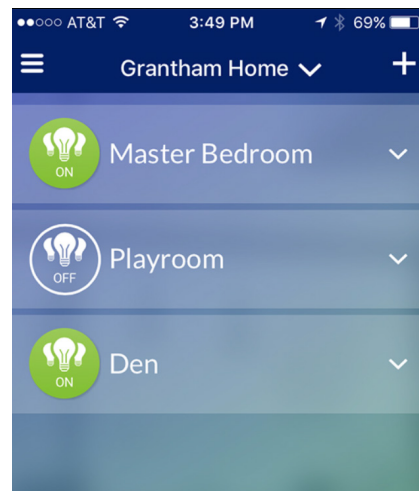

Like reversing cameras in our cars, this technology has boundless benefits and appreciation from consumers who wonder how they managed without it.

Mr and Mrs G can now enjoy solace in their den after long days to watch movies and television. Creating the perfect home theater experience is easy with recessed and overhead lighting using smart Leviton dimmers to allow automatic dimming control - going from 'movie mode' to a fully lit room at the press of a button or command of the voice.

EASE OF USE

For parents of toddlers, a full nights sleep is rare, so giving their master bedroom some automation features was a huge benefit. In this room, they installed two Leviton Decora Smart switches – one with a dimmer and one without, to control four recessed lights and a ceiling fan. With the Amazon Echo voice control features, users are able to turn the lights and fan on and off while relaxing in bed. Alexa is already used as an alarm and can wake users with music, news and now lighting control.

Read the full blog post here: <http://www.thehappyhomebodies.com/2017/07/making-our-house-smarter-one-light-at.html>

Leviton Parts Used		
Part#	Product Name	Quantity
DW15S-1BZ	15A Switch with Wi-Fi Technology	2
DW6HD-1BZ	600W Dimmer with Wi-Fi Technology	1
DW15A-1BW	Plug-in Outlet with Wi-Fi Technology	1
DW3HL-1BW	Plug-in Dimmer with Wi-Fi Technology	1

Integrated Parts Used	
Amazon Echo	1

Leviton Manufacturing Co., Inc. Energy Management, Controls and Automation.

4330 Michoud Blvd., New Orleans, LA, 70129 Tel: 1-504-736-9810 Fax: 1-504-253-2954

Visit our Website at: www.leviton.com/decorasmart

©2017 Leviton Manufacturing Co., Inc. All rights reserved. Subject to change without notice.