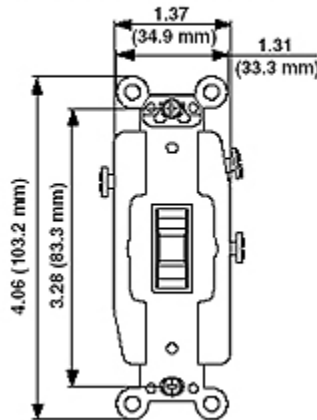

Leviton Catalog #: 1081-W

Description: 3 Amp, 24 Volt AC/DC, Toggle Double-Throw Ctr-OFF Momentary Contact Single-Pole AC Quiet Switch, Industrial Grade, Grounding, Back & Side Wired, - White

**INDUSTRIAL
GRADE**

**1081
SERIES**

Product Features:

S

Single-Pole

Device Color

White

- Ground: Grounding
- Feature: Double-Throw Ctr-OFF Momentary Contact
- Amperage: 3 Amp
- Voltage: 24 Volt AC/DC
- Termination: Back & Side
- Actuator Material: Thermoplastic
- Body Material: Thermoplastic
- Strap Material: Steel
- Color: White
- Standards and Certifications: UL/CSA
- Warranty: 10 Year Limited

Dimensional Diagram

SPECIFICATION SUBMITTAL

JOB NAME: <input type="text"/>	CATALOG NUMBERS: <input type="text"/>	
JOB NUMBER: <input type="text"/>	<input type="text"/>	<input type="text"/>

For answers to technical questions call our Techline at 1-800-824-3005 (8:30AM-6:00PM EST M-F).
For Other products go to www.leviton.com and select Leviton EZ-Find.