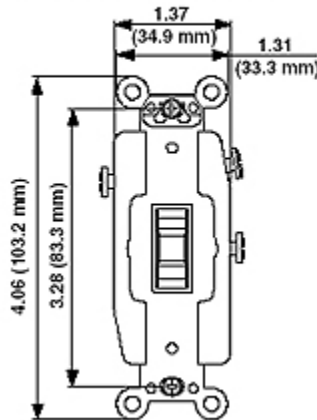

Leviton Catalog #: 1081-I

Description: 3 Amp, 24 Volt AC/DC, Toggle Double-Throw Ctr-OFF Momentary Contact Single-Pole AC Quiet Switch, Industrial Grade, Grounding, Back & Side Wired, - Ivory

**INDUSTRIAL
GRADE**

**1081
SERIES**

Product Features:

S

Single-Pole

Device Color

Ivory

- Ground: Grounding
- Feature: Double-Throw Ctr-OFF Momentary Contact
- Amperage: 3 Amp
- Voltage: 24 Volt AC/DC
- Termination: Back & Side
- Actuator Material: Thermoplastic
- Body Material: Thermoplastic
- Strap Material: Steel
- Color: Ivory
- Standards and Certifications: UL/CSA
- Warranty: 10 Year Limited

Dimensional Diagram

SPECIFICATION SUBMITTAL

JOB NAME: <input type="text"/>	CATALOG NUMBERS: <input type="text"/>	
JOB NUMBER: <input type="text"/>	<input type="text"/>	<input type="text"/>

For answers to technical questions call our Techline at 1-800-824-3005 (8:30AM-6:00PM EST M-F).
For Other products go to www.leviton.com and select Leviton EZ-Find.