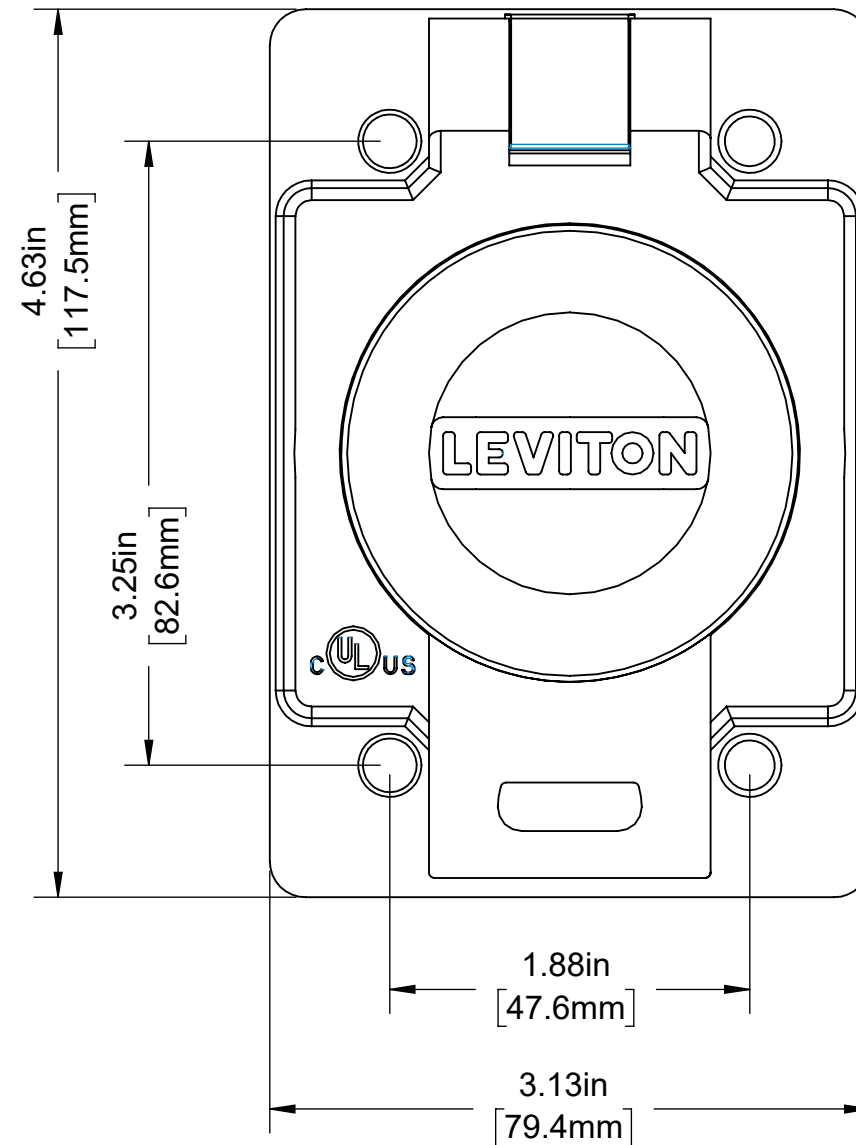

4

3

2

1

NEMA 5-15
15A-125V, 2 POLE, 3 WIRE

COVER OPEN

15A WETGUARD FLANGED INLET COVER
for Catalog No 59W47

UNLESS OTHERWISE SPECIFIED:
DO NOT SCALE DRAWING.
ALL DIMENSIONS ARE IN INCHES.
ALL ANGLES ARE IN DEGREES.

TOLERANCES	
INCH	METRIC
.XX ± .01	.X ± .2 mm
.XXX ± .005	.XX ± .1 mm

ANGLES: ± 1/2°

THIRD ANGLE PROJECTION

ALL PRINTED COPIES
ARE UNCONTROLLED

LEVITON

TITLE:
**CATALOG 59W47 ASSEMBLY
5-15 WETGUARD FI COVER**

DWG NO.
CATSTD-59W47-000-D01

SIZE B	SCALE: 1:2	SHEET 1 OF 1	REV 1
------------------	------------	--------------	-----------------

Copyright 2019. Unpublished. All Rights Reserved.

4

3

2

1