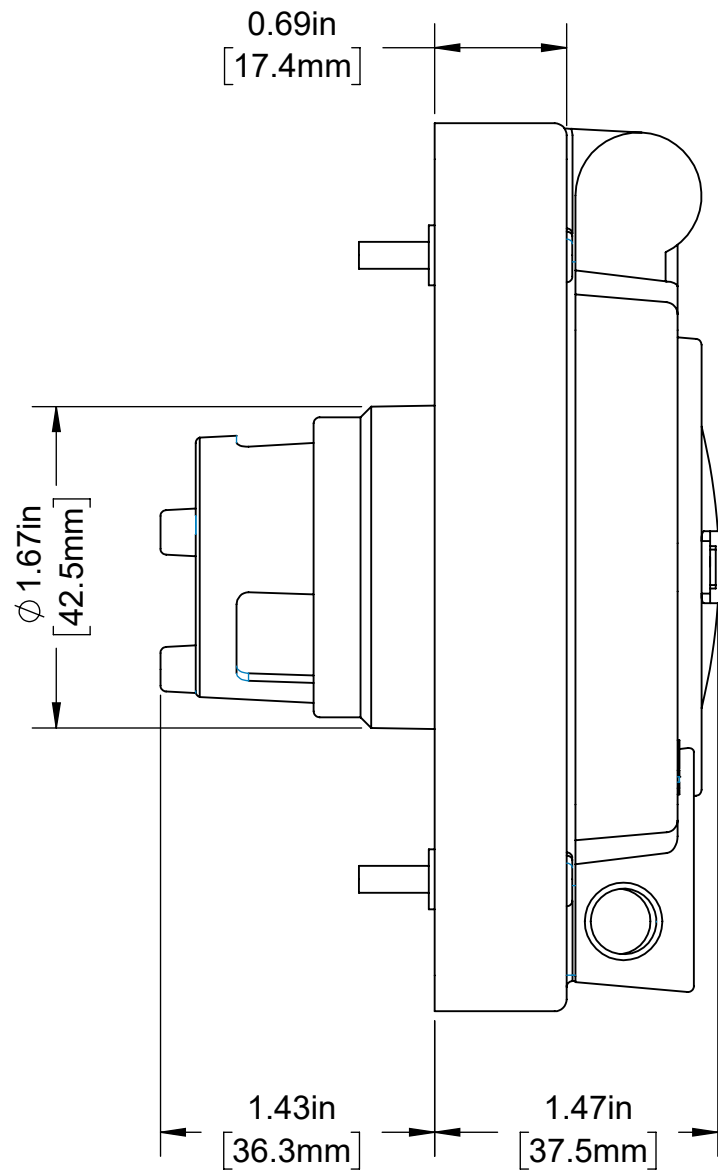

4

3

2

1

NEMA 5-15
15A-125V, 2 POLE, 3 WIRE

COVER OPEN

15A WETGUARD FLANGED INLET COVER
for Catalog No 59W47

UNLESS OTHERWISE SPECIFIED:
DO NOT SCALE DRAWING.
ALL DIMENSIONS ARE IN INCHES.
ALL ANGLES ARE IN DEGREES.

TOLERANCES	
INCH	METRIC
.XX ± .01	.X ± .2 mm
.XXX ± .005	.XX ± .1 mm

ANGLES: ± 1/2°

THIRD ANGLE PROJECTION

ALL PRINTED COPIES
ARE UNCONTROLLED

LEVITON

TITLE:
**CATALOG 59W47 ASSEMBLY
5-15 WETGUARD FI COVER**

DWG NO.
CATSTD-59W47-000-D01

SIZE B	SCALE: 1:2	SHEET 1 OF 1	REV 1
------------------	------------	--------------	-----------------

Copyright 2019. Unpublished. All Rights Reserved.

4

3

2

1