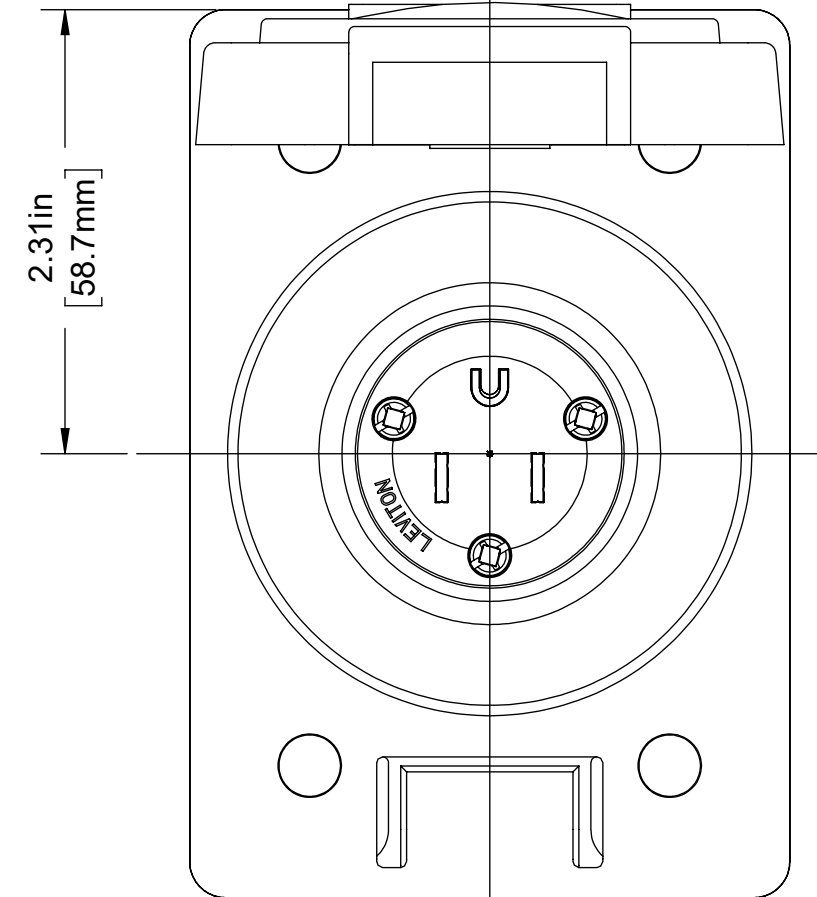

4

3

2

1

NEMA 5-15
15A-125V, 2 POLE, 3 WIRE

COVER OPEN

15A WETGUARD FLANGED INLET COVER
for Catalog No 59W47

UNLESS OTHERWISE SPECIFIED:
DO NOT SCALE DRAWING.
ALL DIMENSIONS ARE IN INCHES.
ALL ANGLES ARE IN DEGREES.

TOLERANCES	
INCH	METRIC
.XX ± .01	.X ± .2 mm
.XXX ± .005	.XX ± .1 mm

ANGLES: ± 1/2°

THIRD ANGLE PROJECTION

ALL PRINTED COPIES
ARE UNCONTROLLED

LEVITON

TITLE:
**CATALOG 59W47 ASSEMBLY
5-15 WETGUARD FI COVER**

DWG NO.
CATSTD-59W47-000-D01

SIZE B	SCALE: 1:2	SHEET 1 OF 1	REV 1
------------------	------------	--------------	-----------------

Copyright 2019. Unpublished. All Rights Reserved.

4

3

2

1