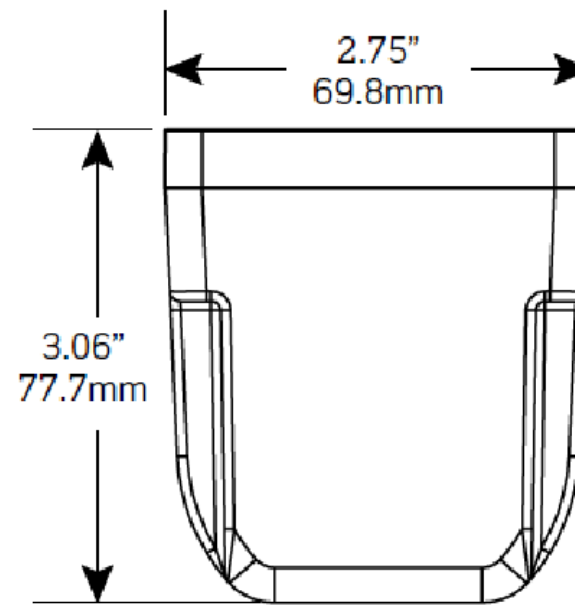

3/4"-14 NPT Thread

DIMENSIONS ARE FOR REFERENCE ONLY

UNLESS OTHERWISE SPECIFIED:
DO NOT SCALE DRAWING.
ALL DIMENSIONS ARE IN INCHES.
ALL ANGLES ARE IN DEGREES.

TOLERANCES	
INCH	METRIC
.XX ± .01	.X ± .2 mm
.XXX ± .005	.XX ± .1 mm

ANGLES: ± 1/2°
THIRD ANGLE PROJECTION

ALL PRINTED COPIES ARE UNCONTROLLED

LEVITON

TITLE:
B SERIES SURGE PANELS

DWG NO.
ORC3689-D01

SIZE B	SCALE: 1:1	SHEET 2 OF 2	REV 1
------------------	------------	--------------	-----------------