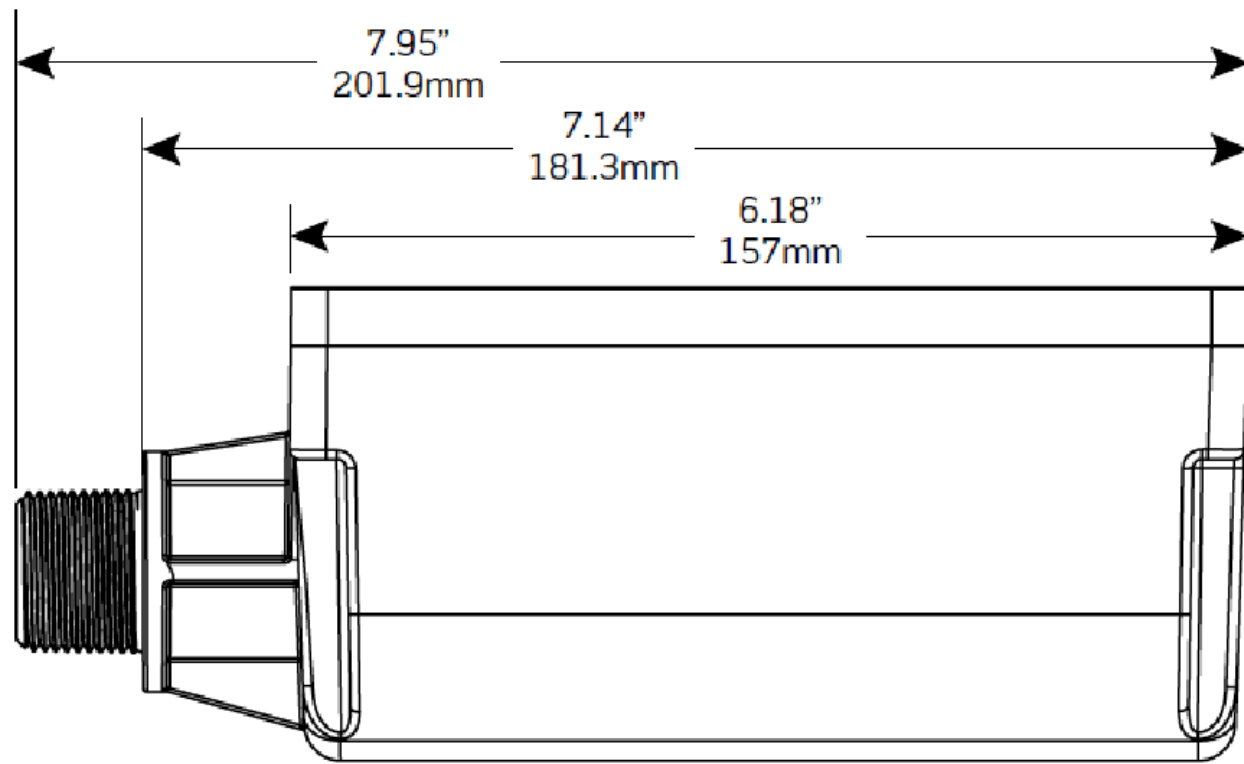

3/4"-14 NPT Thread

DIMENSIONS ARE FOR REFERENCE ONLY

UNLESS OTHERWISE SPECIFIED:
DO NOT SCALE DRAWING.
ALL DIMENSIONS ARE IN INCHES.
ALL ANGLES ARE IN DEGREES.

TOLERANCES	
INCH	METRIC
.XX ± .01	.X ± .2 mm
.XXX ± .005	.XX ± .1 mm

ANGLES: ± 1/2°
THIRD ANGLE PROJECTION

ALL PRINTED COPIES ARE UNCONTROLLED

LEVITON

TITLE:
B SERIES SURGE PANELS

DWG NO.
ORC3689-D01

SIZE B	SCALE: 1:1	SHEET 2 OF 2	REV 1
------------------	------------	--------------	-----------------