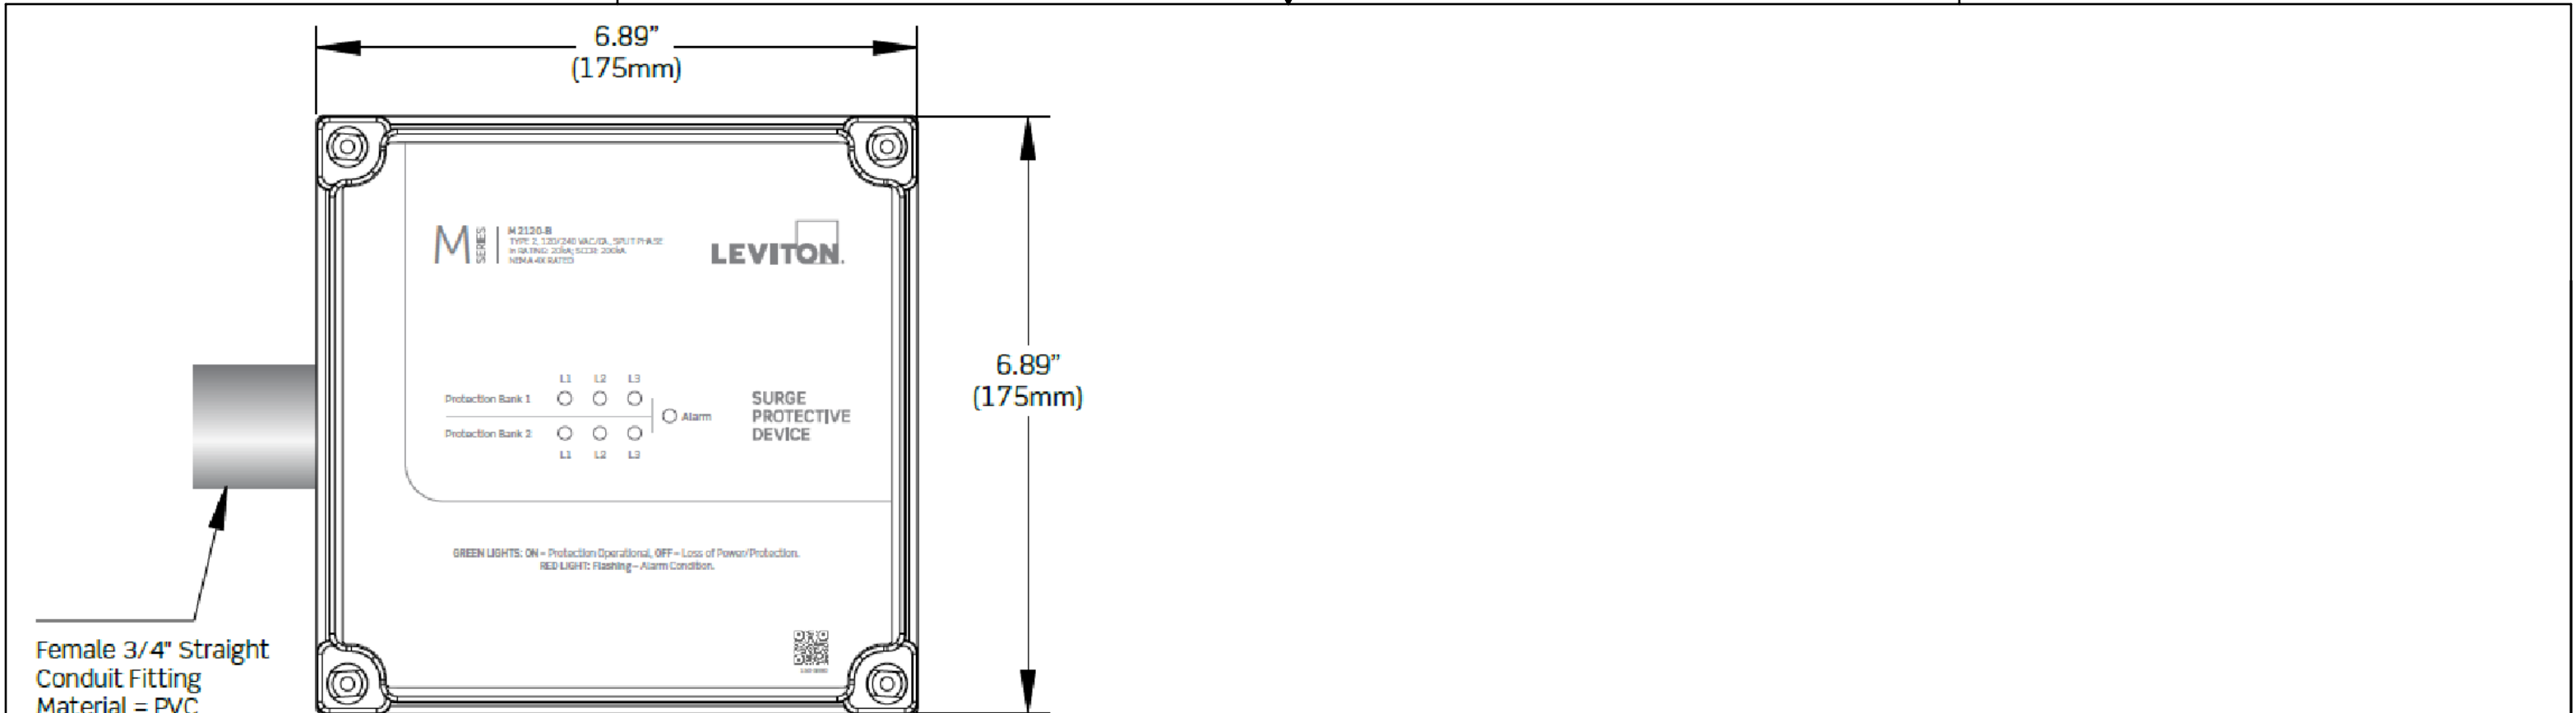

4

3

2

1

Female 3/4" Straight Conduit Fitting
Material = PVC
1.05" nominal ID

DIMENSIONS ARE FOR REFERENCE ONLY

| | | | | |
|---|---------------|---------------------------------|---|--------------|
| UNLESS OTHERWISE SPECIFIED: DO NOT SCALE DRAWING. ALL DIMENSIONS ARE IN INCHES. ALL ANGLES ARE IN DEGREES. | | LEVITON | | |
| TOLERANCES | | TITLE: M SERIES SURGE PANELS | | |
| INCH | METRIC | - | | |
| .XX ± .01 | .X ± .2 mm | DWG NO. | | |
| .XXX ± .005 | .XX ± .1 mm | ORC3688-D01 | | |
| ANGLES: ± 1/2° | | SIZE | SCALE: 1:1 | SHEET 2 OF 2 |
| THIRD ANGLE PROJECTION | | B | Copyright 2020. Unpublished. All Rights Reserved. | REV 1 |
| ALL PRINTED COPIES ARE UNCONTROLLED | | | | |