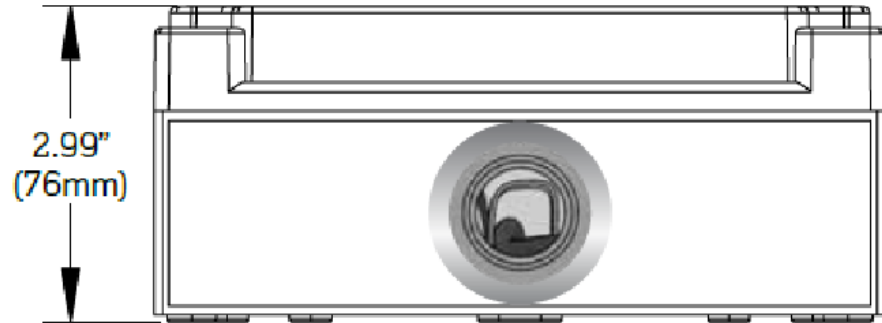

4

3

2

1

Female 3/4" Straight Conduit Fitting
Material = PVC
1.05" nominal ID

DIMENSIONS ARE FOR REFERENCE ONLY

| | | | | |
|---|---------------|---------------------------------|---|--------------|
| UNLESS OTHERWISE SPECIFIED: DO NOT SCALE DRAWING. ALL DIMENSIONS ARE IN INCHES. ALL ANGLES ARE IN DEGREES. | | LEVITON | | |
| TOLERANCES | | TITLE: M SERIES SURGE PANELS | | |
| INCH | METRIC | - | | |
| .XX ± .01 | .X ± .2 mm | DWG NO. | | |
| .XXX ± .005 | .XX ± .1 mm | ORC3688-D01 | | |
| ANGLES: ± 1/2° | | SIZE | SCALE: 1:1 | SHEET 2 OF 2 |
| THIRD ANGLE PROJECTION | | B | Copyright 2020. Unpublished. All Rights Reserved. | REV 1 |
| ALL PRINTED COPIES ARE UNCONTROLLED | | | | |