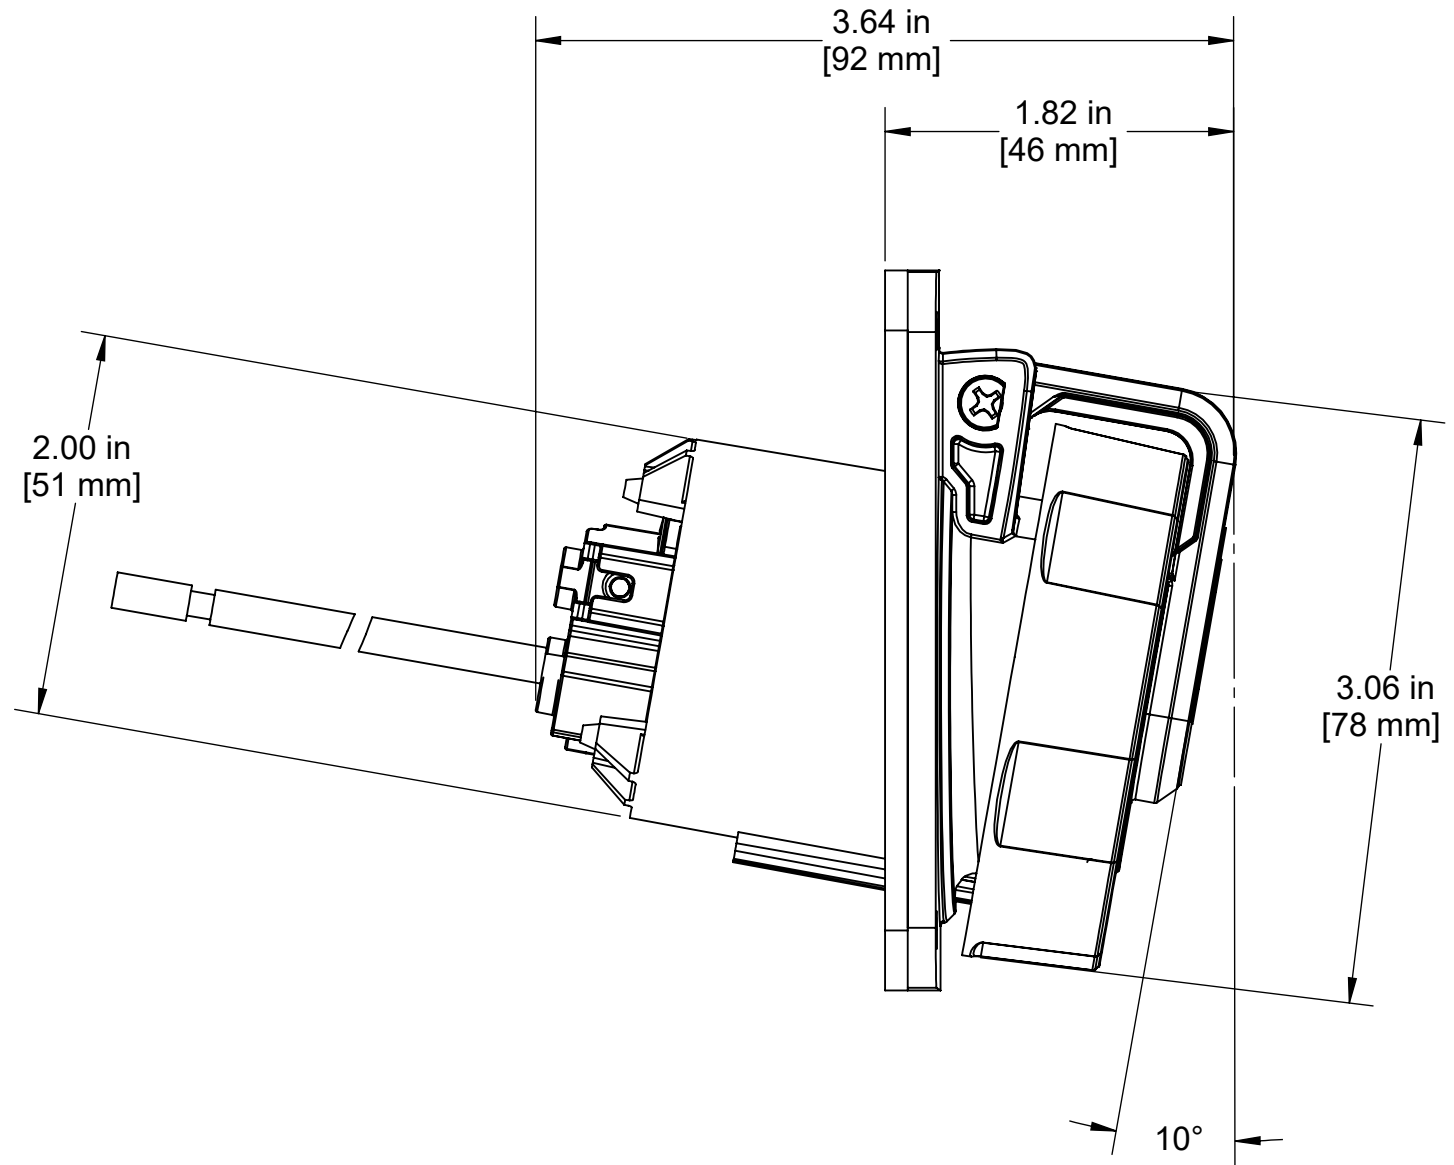

Ø0.170 in
Ø[4 mm]
(4 PL)

3.75 in
[95 mm]

3.12 in
[79 mm]

3.12 in
[79 mm]

3.75 in
[95 mm]

UNLESS OTHERWISE SPECIFIED:
DO NOT SCALE DRAWING.
ALL DIMENSIONS ARE IN INCHES.
ALL ANGLES ARE IN DEGREES.

TOLERANCES	
INCH	METRIC
.XX ± .01	.X ± .2 mm
.XXX ± .005	.XX ± .1 mm

ANGLES: ± 1/2°
THIRD ANGLE PROJECTION

ALL PRINTED COPIES
ARE UNCONTROLLED

LEVITON®

TITLE:
20A Receptacle 3 Wire
-

DWG NO.
ORB4707-D02

SIZE B	SCALE:1:2	SHEET 1 OF 1	REV 1
------------------	-----------	--------------	-----------------