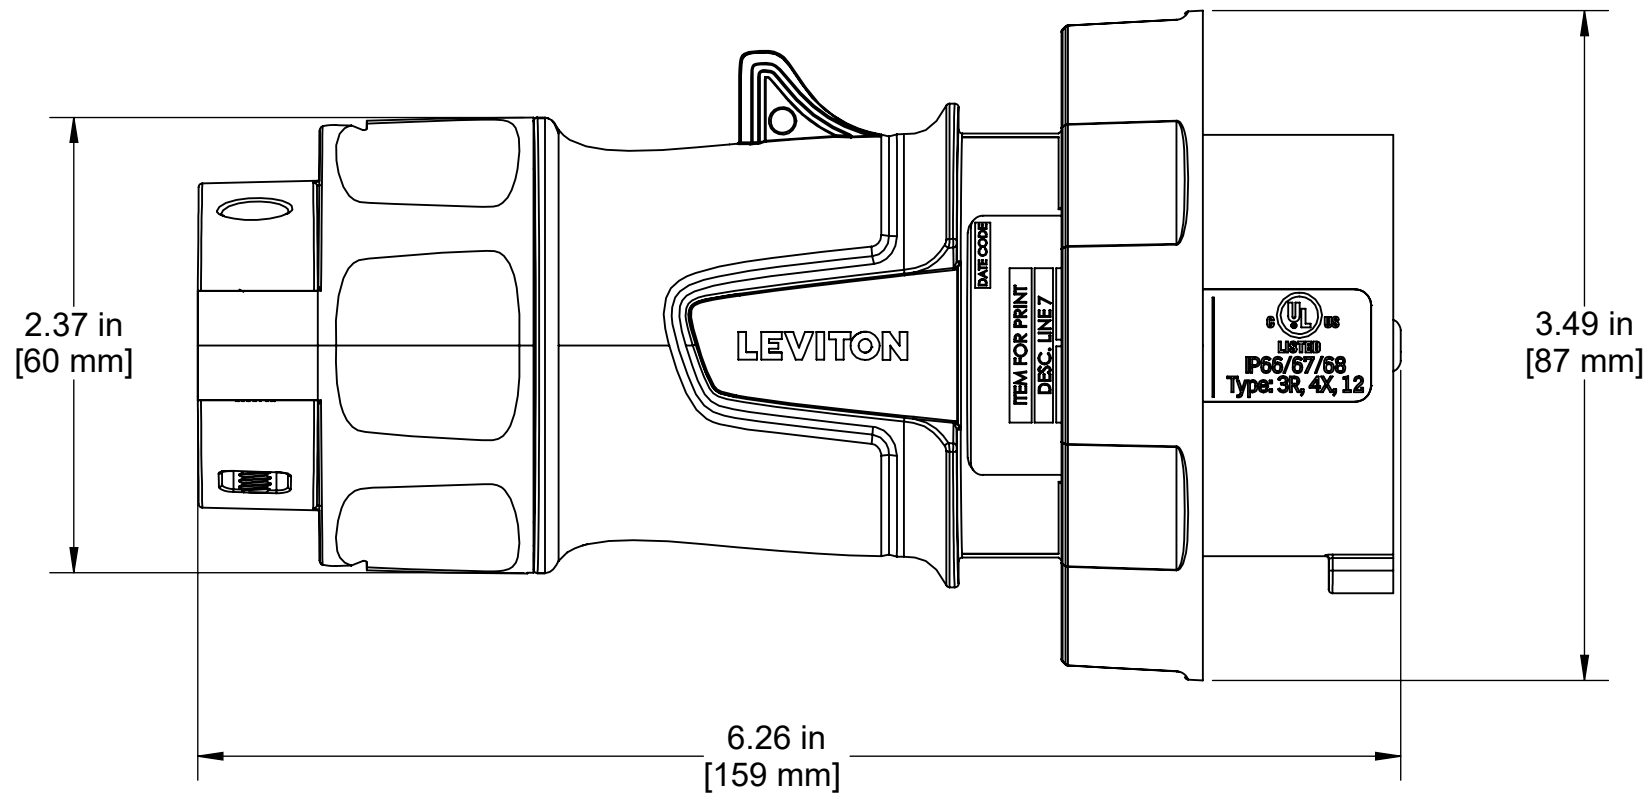

4

3

2

1

B

B

A

A

4

3

2

1

UNLESS OTHERWISE SPECIFIED: DO NOT SCALE DRAWING. ALL DIMENSIONS ARE IN INCHES. ALL ANGLES ARE IN DEGREES.		LEVITON TITLE: 20A Plug 5WR -		
TOLERANCES		DWG NO. ORB4657-D02		
INCH	METRIC	SIZE	SCALE: 1:8	SHEET 1 OF 1
.XX ± .01	.X ± .2 mm	B	Copyright 2019. Unpublished. All Rights Reserved.	REV
.XXX ± .005	.XX ± .1 mm			1
ANGLES: ± 1/2°				
THIRD ANGLE PROJECTION				
ALL PRINTED COPIES ARE UNCONTROLLED