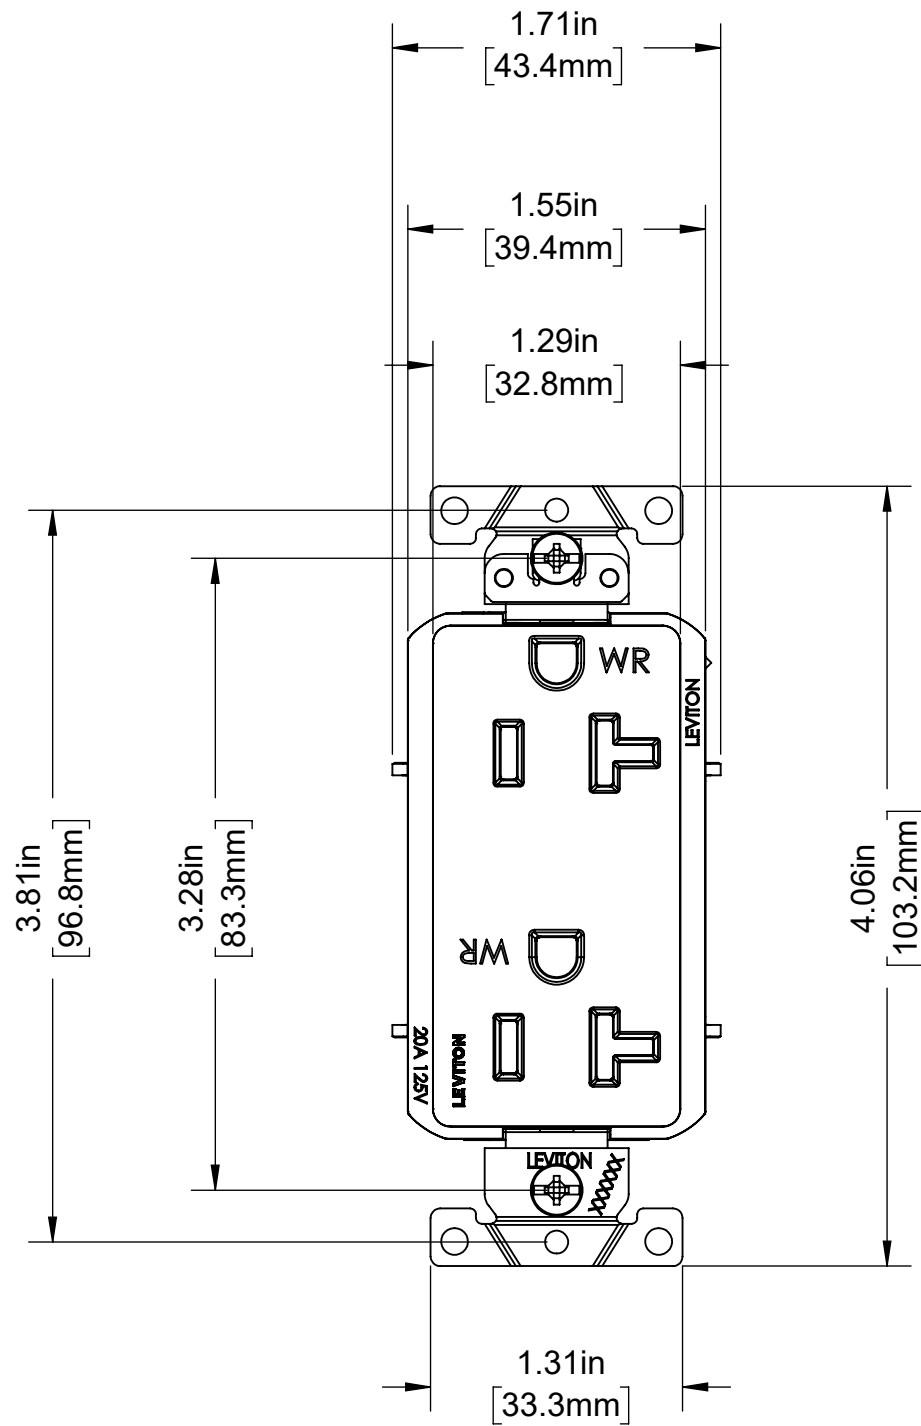

4

3

2

1

B

B

A

A

CATALOG # WDR20

DECORA PLUS DUPLEX RECEPTACLE,
 2 POLE, 3 WIRE, 20 AMP, 125 VOLT,
 SELF-GROUNDING, SPEC GRADE,
 WEATHER RESISTANT, NEMA 5-20R

UNLESS OTHERWISE SPECIFIED: DO NOT SCALE DRAWING. ALL DIMENSIONS ARE IN INCHES. ALL ANGLES ARE IN DEGREES.		LEVITON		
TOLERANCES		TITLE: WDR20 DECORA RECEPTACLE CATALOG DRAWING		
INCH	METRIC	DWG NO. CATSTD-WDR20-00X-D01		
.XX ± .01 .XXX ± .005	.X ± .2 mm .XX ± .1 mm			
ANGLES: ± 1/2°		SIZE	SCALE: 1:1	SHEET 1 OF 1
THIRD ANGLE PROJECTION		B	Copyright 2020. Unpublished. All Rights Reserved.	REV 1
ALL PRINTED COPIES ARE UNCONTROLLED				

4

3

2

1