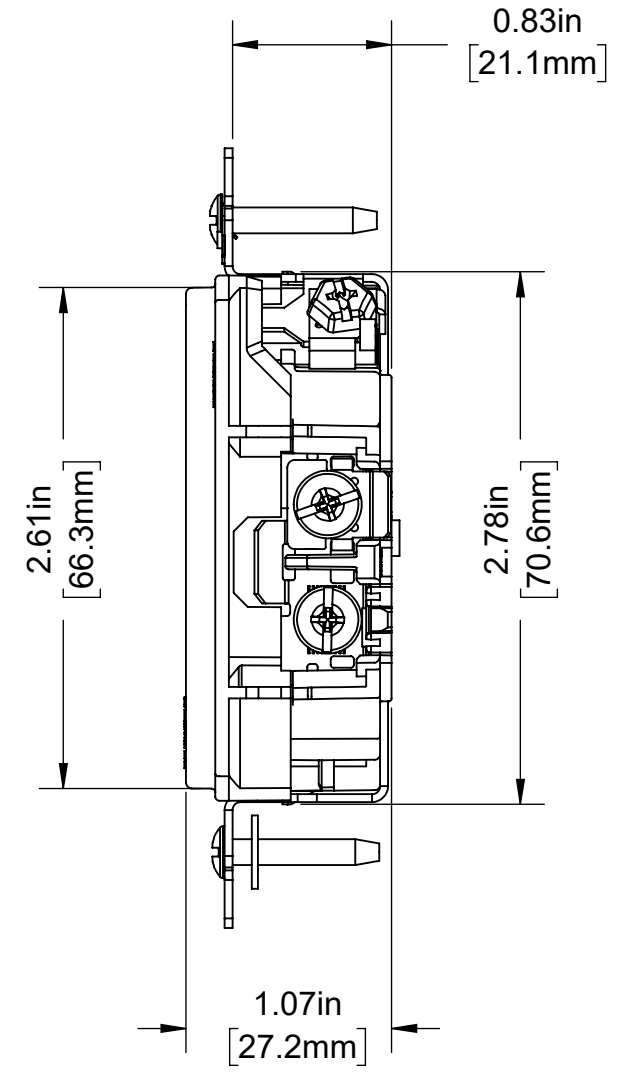

4

3

2

1

B

B

A

A

CATALOG # WDR20

DECORA PLUS DUPLEX RECEPTACLE,
 2 POLE, 3 WIRE, 20 AMP, 125 VOLT,
 SELF-GROUNDING, SPEC GRADE,
 WEATHER RESISTANT, NEMA 5-20R

UNLESS OTHERWISE SPECIFIED: DO NOT SCALE DRAWING. ALL DIMENSIONS ARE IN INCHES. ALL ANGLES ARE IN DEGREES.		LEVITON		
TOLERANCES		TITLE: WDR20 DECORA RECEPTACLE CATALOG DRAWING		
INCH	METRIC	DWG NO. CATSTD-WDR20-00X-D01		
.XX ± .01 .XXX ± .005	.X ± .2 mm .XX ± .1 mm			
ANGLES: ± 1/2°		SIZE	SCALE: 1:1	SHEET 1 OF 1
THIRD ANGLE PROJECTION		B	Copyright 2020. Unpublished. All Rights Reserved.	REV 1
ALL PRINTED COPIES ARE UNCONTROLLED				

4

3

2

1