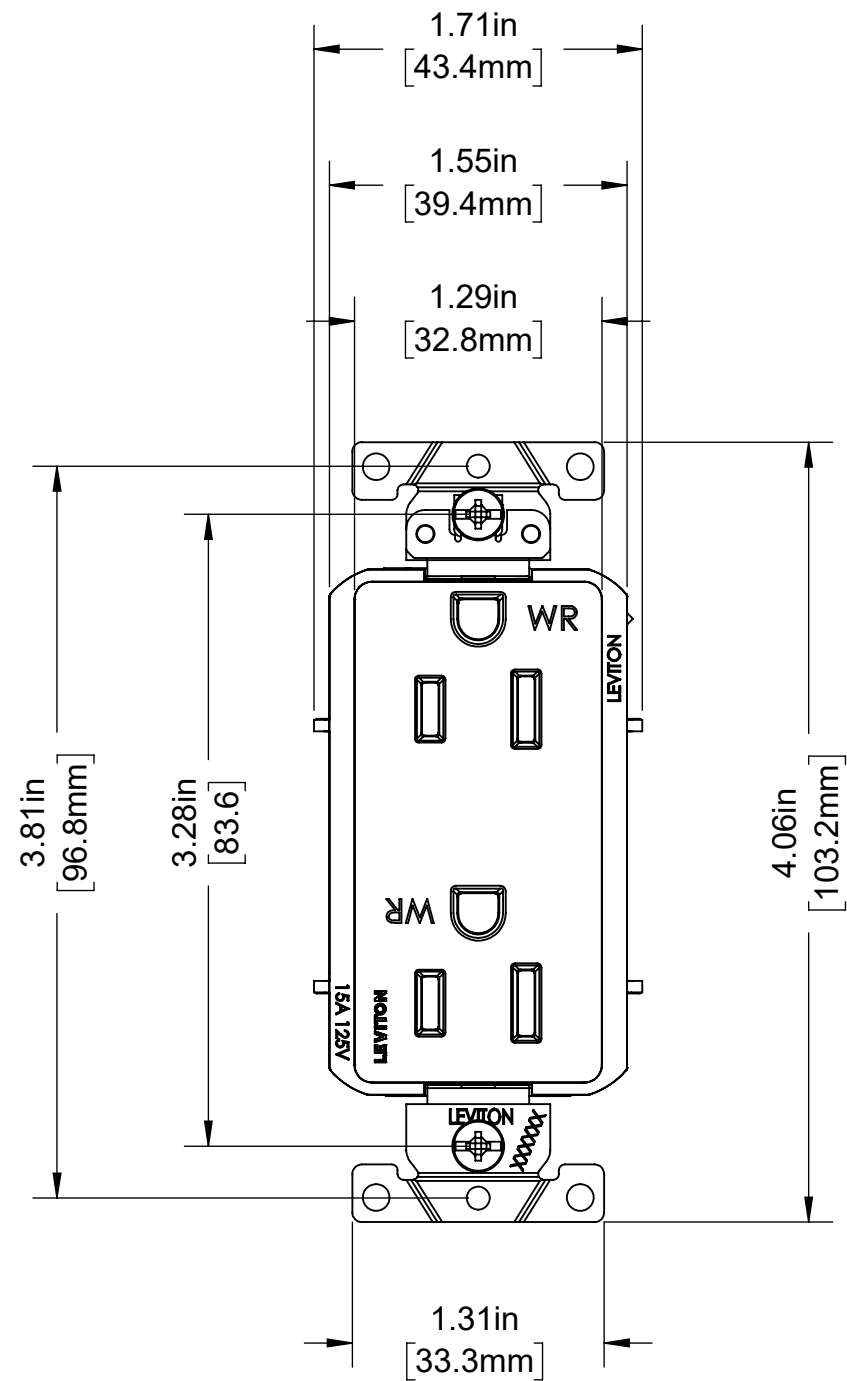

4

3

2

1

CATALOG # WDR15

DECORA PLUS DUPLEX RECEPTACLE,
2 POLE, 3 WIRE, 15 AMP, 125 VOLT,
SELF-GROUNDING, SPEC GRADE,
WEATHER RESISTANT, NEMA 5-15R

UNLESS OTHERWISE SPECIFIED: DO NOT SCALE DRAWING. ALL DIMENSIONS ARE IN INCHES. ALL ANGLES ARE IN DEGREES.		LEVITON®		
TOLERANCES		TITLE: WDR15 DECORA RECEPTACLE CATALOG DRAWING		
INCH	METRIC	DWG NO. CATSTD-WDR15-00X-D01		
.XX ± .01 .XXX ± .005	.X ± .2 mm .XX ± .1 mm			
ANGLES: ± 1/2°		SIZE	SCALE:1:1	SHEET 1 OF 1
THIRD ANGLE PROJECTION		B	Copyright 2020. Unpublished. All Rights Reserved.	REV 1
ALL PRINTED COPIES ARE UNCONTROLLED				

4

3

2

1