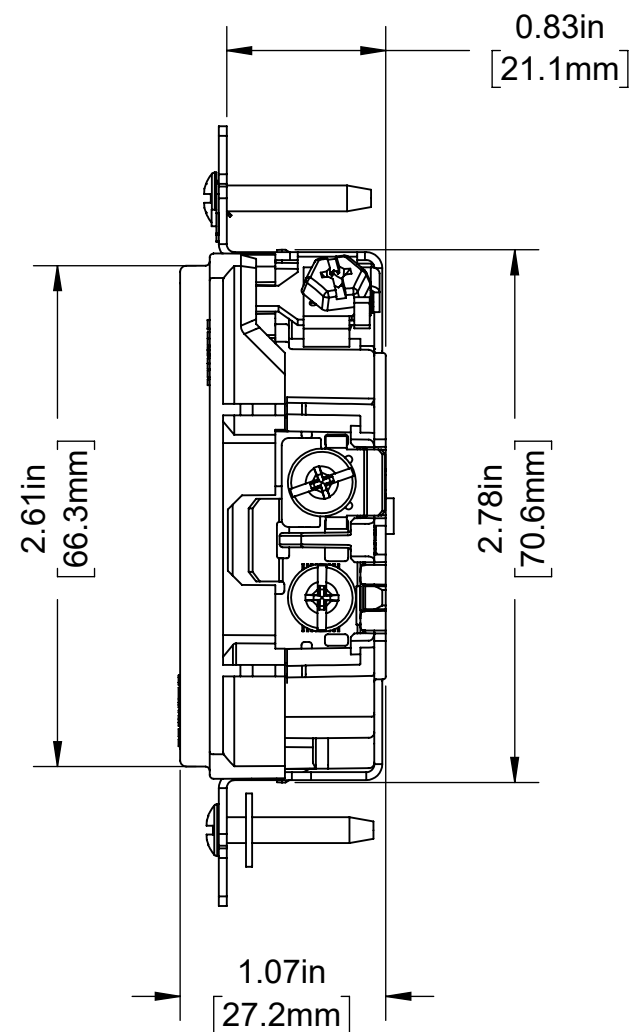

4

3

2

1

CATALOG # WDR15

DECORA PLUS DUPLEX RECEPTACLE,
2 POLE, 3 WIRE, 15 AMP, 125 VOLT,
SELF-GROUNDING, SPEC GRADE,
WEATHER RESISTANT, NEMA 5-15R

UNLESS OTHERWISE SPECIFIED: DO NOT SCALE DRAWING. ALL DIMENSIONS ARE IN INCHES. ALL ANGLES ARE IN DEGREES.		LEVITON®		
TOLERANCES		TITLE: WDR15 DECORA RECEPTACLE CATALOG DRAWING		
INCH	METRIC	DWG NO. CATSTD-WDR15-00X-D01		
.XX ± .01 .XXX ± .005	.X ± .2 mm .XX ± .1 mm			
ANGLES: ± 1/2°		SIZE	SCALE:1:1	SHEET 1 OF 1
THIRD ANGLE PROJECTION		B	Copyright 2020. Unpublished. All Rights Reserved.	REV 1
ALL PRINTED COPIES ARE UNCONTROLLED				

4

3

2

1