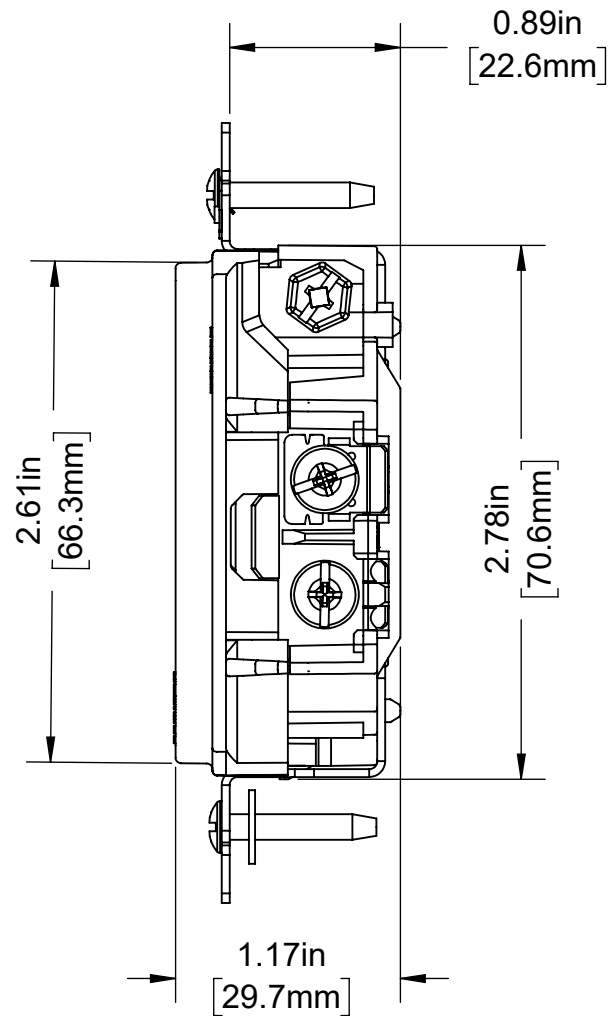

4

3

2

1

B

B

A

A

### CATALOG # T1636-IG

DECORA PLUS DUPLEX RECEPTACLE,  
 ISOLATED GROUND, 2 POLE, 3 WIRE,  
 20 AMP, 125 VOLT, SELF-GROUNDING,  
 SPEC GRADE, TAMPER-RESISTANT,  
 NEMA 5-20R

UNLESS OTHERWISE SPECIFIED: DO NOT SCALE DRAWING. ALL DIMENSIONS ARE IN INCHES. ALL ANGLES ARE IN DEGREES.		<b>LEVITON</b> TITLE: T1636-IG DECORA RECEPT. CATALOG DRAWING		
TOLERANCES		DWG NO. CATSTD-T1636-IGX-D01		
<b>INCH</b>	<b>METRIC</b>	<b>SIZE</b>	SCALE:1:1	SHEET 1 OF 1
.XX ± .01	.X ± .2 mm	<b>B</b>	Copyright 2020. Unpublished. All Rights Reserved.	
.XXX ± .005	.XX ± .1 mm			REV 1
ANGLES: ± 1/2°				
THIRD ANGLE PROJECTION				
ALL PRINTED COPIES ARE UNCONTROLLED				

4

3

2

1