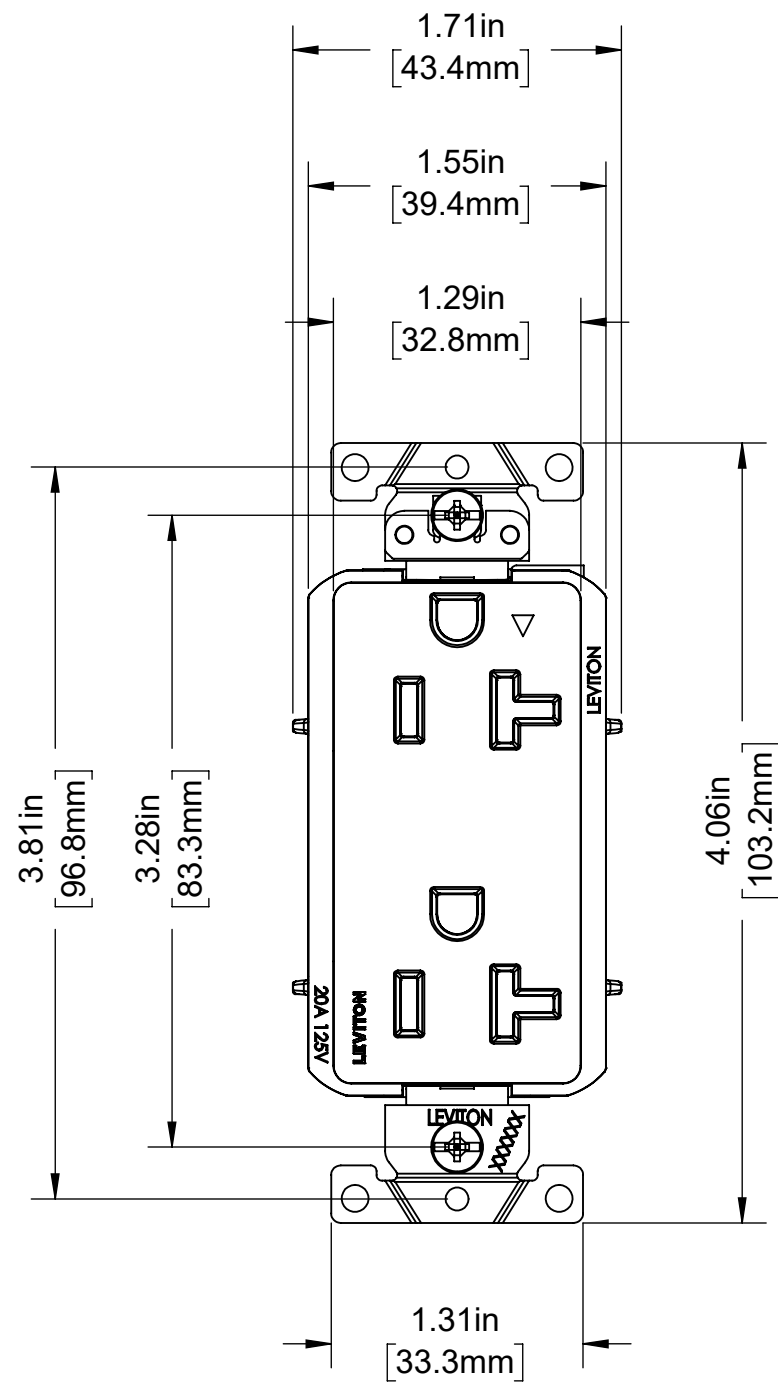

4

3

2

1

B

B

A

A

### CATALOG # T1636-IG

DECORA PLUS DUPLEX RECEPTACLE,  
 ISOLATED GROUND, 2 POLE, 3 WIRE,  
 20 AMP, 125 VOLT, SELF-GROUNDING,  
 SPEC GRADE, TAMPER-RESISTANT,  
 NEMA 5-20R

UNLESS OTHERWISE SPECIFIED: DO NOT SCALE DRAWING. ALL DIMENSIONS ARE IN INCHES. ALL ANGLES ARE IN DEGREES.		<b>LEVITON</b> TITLE: T1636-IG DECORA RECEPT. CATALOG DRAWING		
TOLERANCES		DWG NO. CATSTD-T1636-IGX-D01		
<b>INCH</b>	<b>METRIC</b>	<b>SIZE</b>	SCALE:1:1	SHEET 1 OF 1
.XX ± .01	.X ± .2 mm	<b>B</b>	Copyright 2020. Unpublished. All Rights Reserved.	
.XXX ± .005	.XX ± .1 mm			REV 1
ANGLES: ± 1/2°				
THIRD ANGLE PROJECTION				
ALL PRINTED COPIES ARE UNCONTROLLED				

4

3

2

1