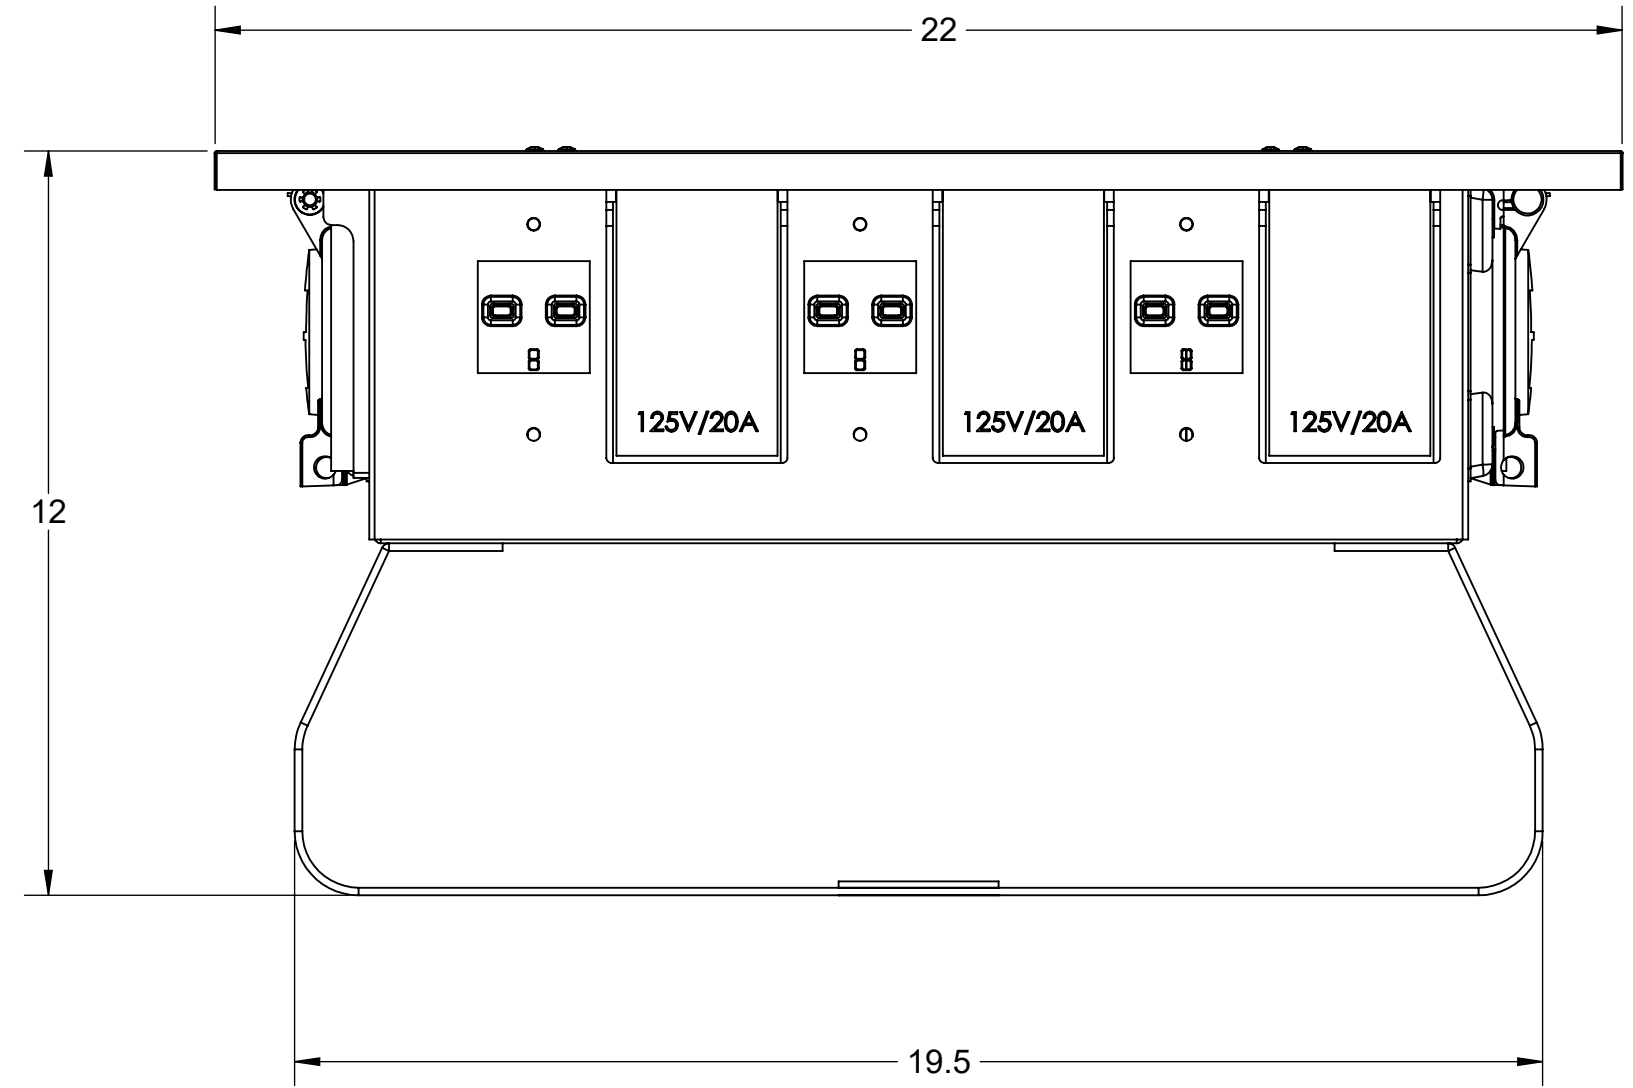

CATALOG: PB103

|   |                           |  |   |              |
|---|---------------------------|--|---|--------------|
| UNLESS OTHERWISE SPECIFIED:<br>DO NOT SCALE DRAWING.<br>ALL DIMENSIONS ARE IN INCHES.<br>ALL ANGLES ARE IN DEGREES. |                           | <b>LEVITON</b>                             |   |              |
| TOLERANCES  |                           | TITLE:<br>TEMP POWER BOX<br>STRAIGHT BLADE |   |              |
| <b>INCH</b>   | <b>METRIC</b>             | DWG NO.<br>CATSTD-PB103-000                |   |              |
| .XX ± .01<br>.XXX ± .005  | .X ± .2 mm<br>.XX ± .1 mm |  |   |              |
| ANGLES: ± 1/2°  |                           | SIZE                                       | SCALE: 1:8  | SHEET 1 OF 1 |
| THIRD ANGLE PROJECTION  |                           | <b>B</b>                                   | Copyright 2019. Unpublished. All Rights Reserved. | REV<br>1     |
| ALL PRINTED COPIES<br>ARE UNCONTROLLED  |                           |  |   |              |