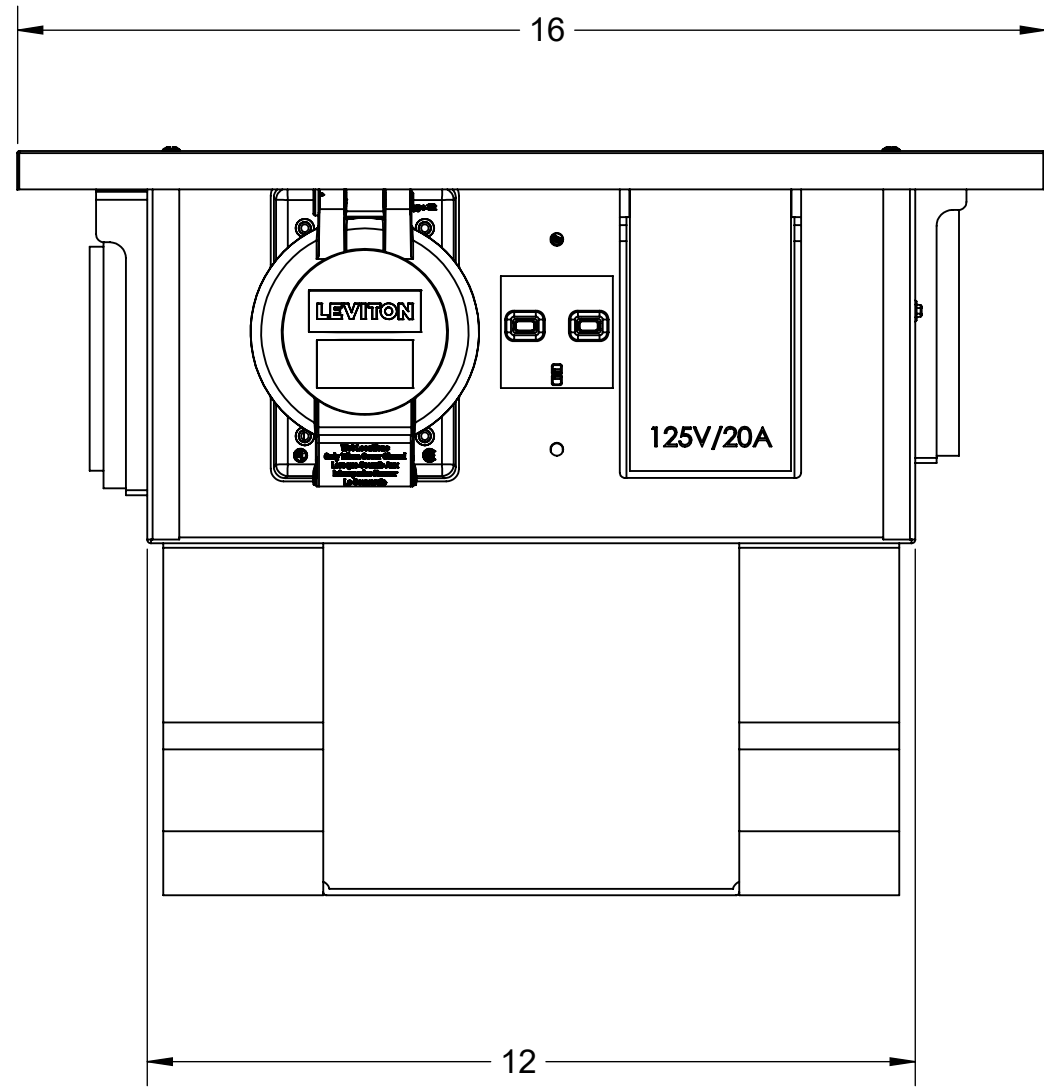

4

3

2

1

B

B

A

A

CATALOG: PB103

|   |                           |  |   |              |
|---|---------------------------|--|---|--------------|
| UNLESS OTHERWISE SPECIFIED:<br>DO NOT SCALE DRAWING.<br>ALL DIMENSIONS ARE IN INCHES.<br>ALL ANGLES ARE IN DEGREES. |                           | <b>LEVITON</b>                             |   |              |
| TOLERANCES  |                           | TITLE:<br>TEMP POWER BOX<br>STRAIGHT BLADE |   |              |
| <b>INCH</b>   | <b>METRIC</b>             | DWG NO.<br>CATSTD-PB103-000                |   |              |
| .XX ± .01<br>.XXX ± .005  | .X ± .2 mm<br>.XX ± .1 mm |  |   |              |
| ANGLES: ± 1/2°  |                           | SIZE                                       | SCALE: 1:8  | SHEET 1 OF 1 |
| THIRD ANGLE PROJECTION  |                           | <b>B</b>                                   | Copyright 2019. Unpublished. All Rights Reserved. | REV<br>1     |
| ALL PRINTED COPIES<br>ARE UNCONTROLLED  |                           |  |   |              |