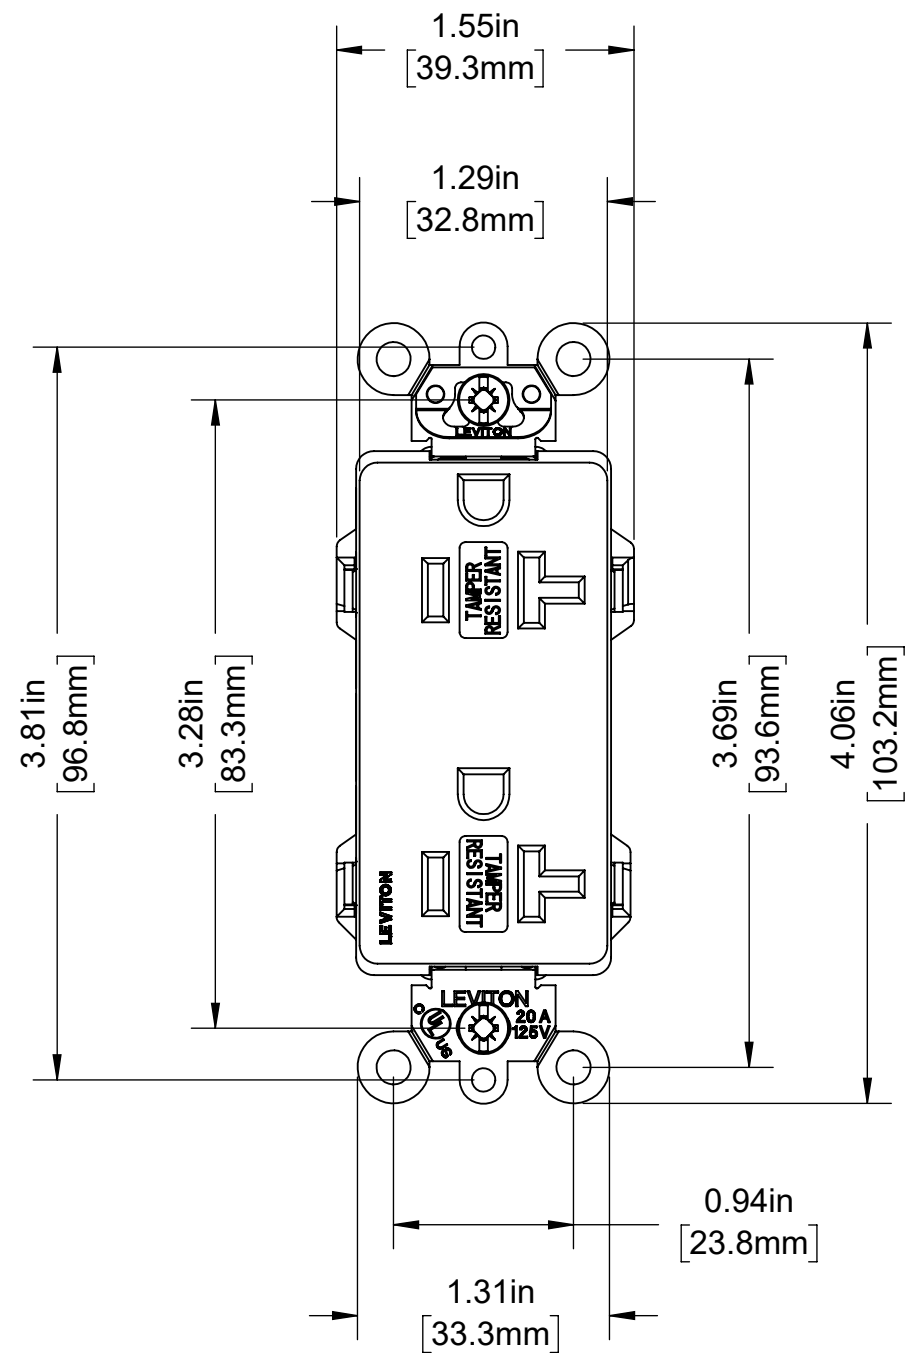

4

3

2

1

B

B

A

A

CATALOG # MT163

LEV-LOK DECORA PLUS DUPLEX RECEPTACLE
 2 POLE, 3 WIRE, 20 AMP, 125 VOLT
 SELF-GROUNDING, SPEC GRADE
 TAMPER RESISTANT, NEMA 5-20R

UNLESS OTHERWISE SPECIFIED: DO NOT SCALE DRAWING. ALL DIMENSIONS ARE IN INCHES. ALL ANGLES ARE IN DEGREES.		LEVITON		
TOLERANCES		TITLE: MT163 DECORA RECEPTACLE LEV-LOK CATALOG DRAWING		
INCH	METRIC	DWG NO. CATSTD-MT163-00X-D01		
.XX ± .01 .XXX ± .005	.X ± .2 mm .XX ± .1 mm			
ANGLES: ± 1/2°		SIZE	SCALE: 1:1	SHEET 1 OF 1
THIRD ANGLE PROJECTION		B	Copyright 2020. Unpublished. All Rights Reserved.	REV 1
ALL PRINTED COPIES ARE UNCONTROLLED				

4

3

2

1