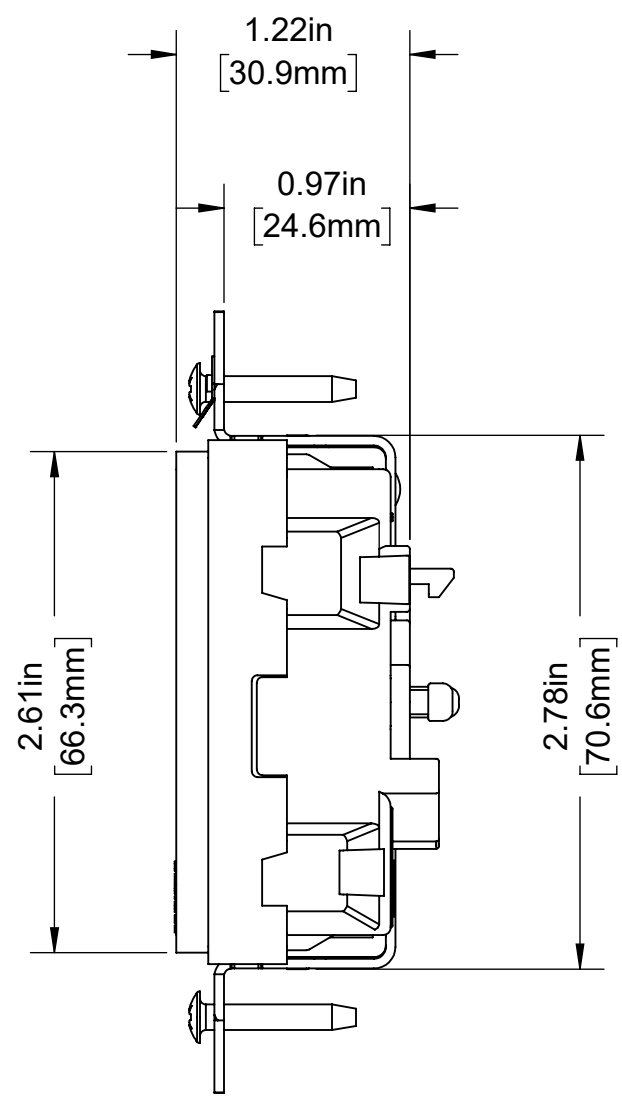

4

3

2

1

B

B

A

A

CATALOG # MT163

LEV-LOK DECORA PLUS DUPLEX RECEPTACLE
 2 POLE, 3 WIRE, 20 AMP, 125 VOLT
 SELF-GROUNDING, SPEC GRADE
 TAMPER RESISTANT, NEMA 5-20R

UNLESS OTHERWISE SPECIFIED: DO NOT SCALE DRAWING. ALL DIMENSIONS ARE IN INCHES. ALL ANGLES ARE IN DEGREES.		LEVITON		
TOLERANCES		TITLE: MT163 DECORA RECEPTACLE LEV-LOK CATALOG DRAWING		
INCH	METRIC	DWG NO. CATSTD-MT163-00X-D01		
.XX ± .01 .XXX ± .005	.X ± .2 mm .XX ± .1 mm			
ANGLES: ± 1/2°		SIZE	SCALE: 1:1	SHEET 1 OF 1
THIRD ANGLE PROJECTION		B	Copyright 2020. Unpublished. All Rights Reserved.	REV 1
ALL PRINTED COPIES ARE UNCONTROLLED				

4

3

2

1