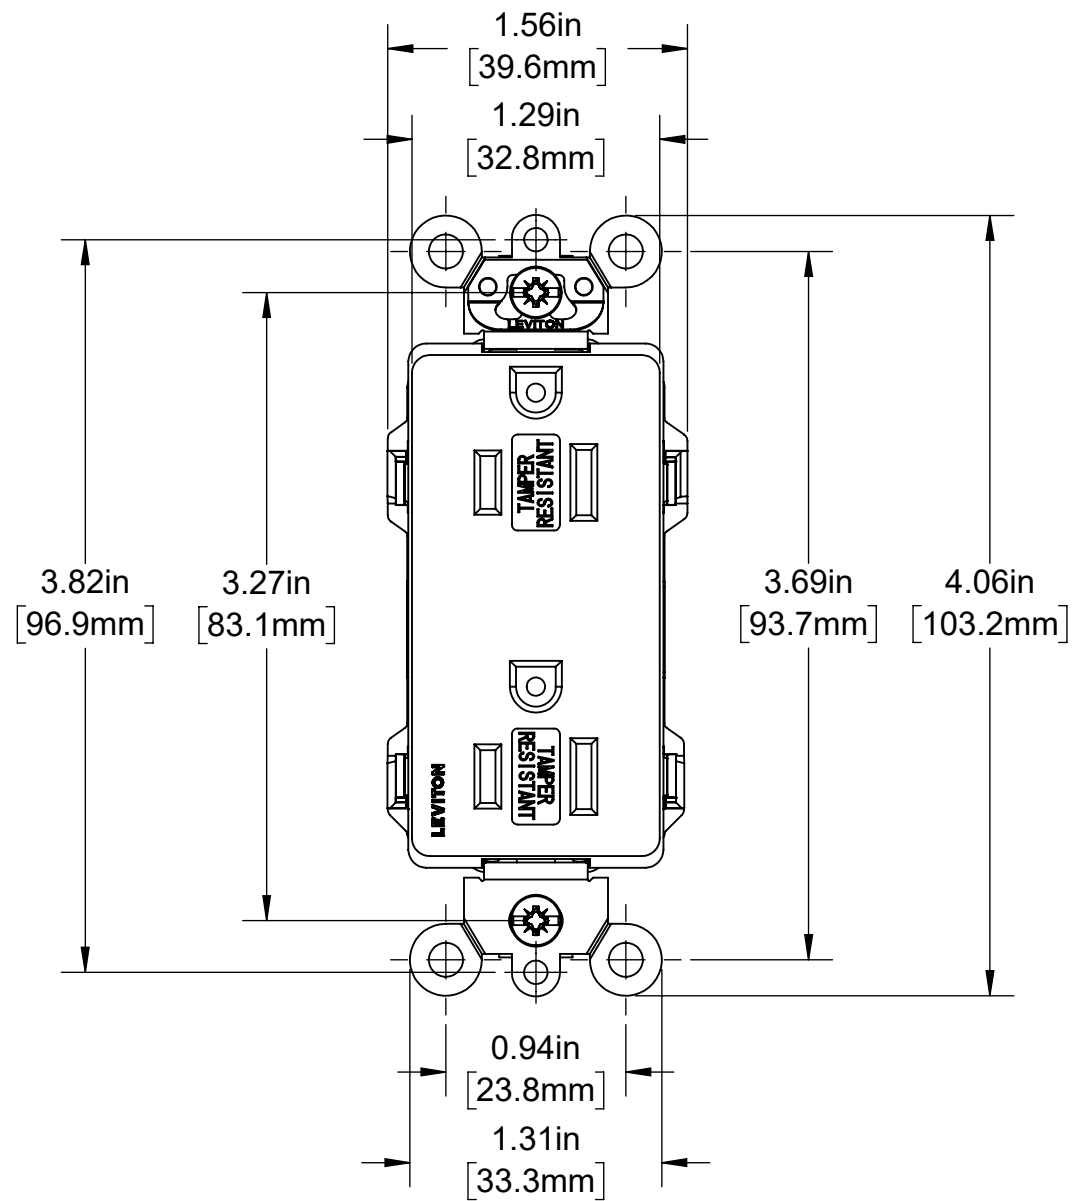

A

A

CATALOG # MT162-1C

LEV-LOK DECORA PLUS
 DUPLEX RECEPTACLE, SPLIT CIRCUIT,
 2 POLE, 3 WIRE, 15AMP, 125 VOLT
 SELF-GROUNDING, SPEC GRADE,
 NEMA 5-15R, TAMPER RESISTANT

UNLESS OTHERWISE SPECIFIED: DO NOT SCALE DRAWING. ALL DIMENSIONS ARE IN INCHES. ALL ANGLES ARE IN DEGREES.		LEVITON®		
TOLERANCES		TITLE: LEV-LOK DECORA RECEPTACLE CATALOG DRAWING		
INCH	METRIC	DWG NO. CATSTD-MT162-1CX-D01		
.XX ± .01 .XXX ± .005	.X ± .2 mm .XX ± .1 mm			
ANGLES: ± 1/2°		SIZE	SCALE:1:1	SHEET 1 OF 1
THIRD ANGLE PROJECTION		B	Copyright 2020. Unpublished. All Rights Reserved.	REV 1
ALL PRINTED COPIES ARE UNCONTROLLED				

4

3

2

1