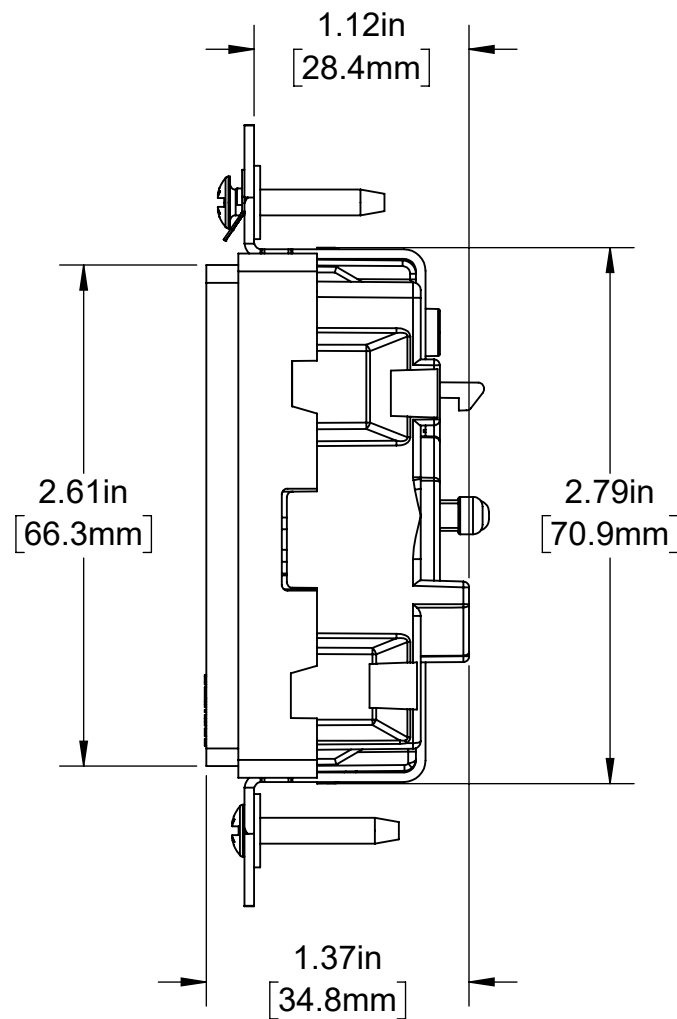

4

3

2

1

B

B

A

A

A

A

CATALOG # MT162-1C

LEV-LOK DECORA PLUS
 DUPLEX RECEPTACLE, SPLIT CIRCUIT,
 2 POLE, 3 WIRE, 15AMP, 125 VOLT
 SELF-GROUNDING, SPEC GRADE,
 NEMA 5-15R, TAMPER RESISTANT

UNLESS OTHERWISE SPECIFIED: DO NOT SCALE DRAWING. ALL DIMENSIONS ARE IN INCHES. ALL ANGLES ARE IN DEGREES.		LEVITON®		
TOLERANCES		TITLE: LEV-LOK DECORA RECEPTACLE CATALOG DRAWING		
INCH	METRIC	DWG NO. CATSTD-MT162-1CX-D01		
.XX ± .01 .XXX ± .005	.X ± .2 mm .XX ± .1 mm			
ANGLES: ± 1/2°		SIZE	SCALE:1:1	SHEET 1 OF 1
THIRD ANGLE PROJECTION		B	Copyright 2020. Unpublished. All Rights Reserved.	REV 1
ALL PRINTED COPIES ARE UNCONTROLLED				

4

3

2

1