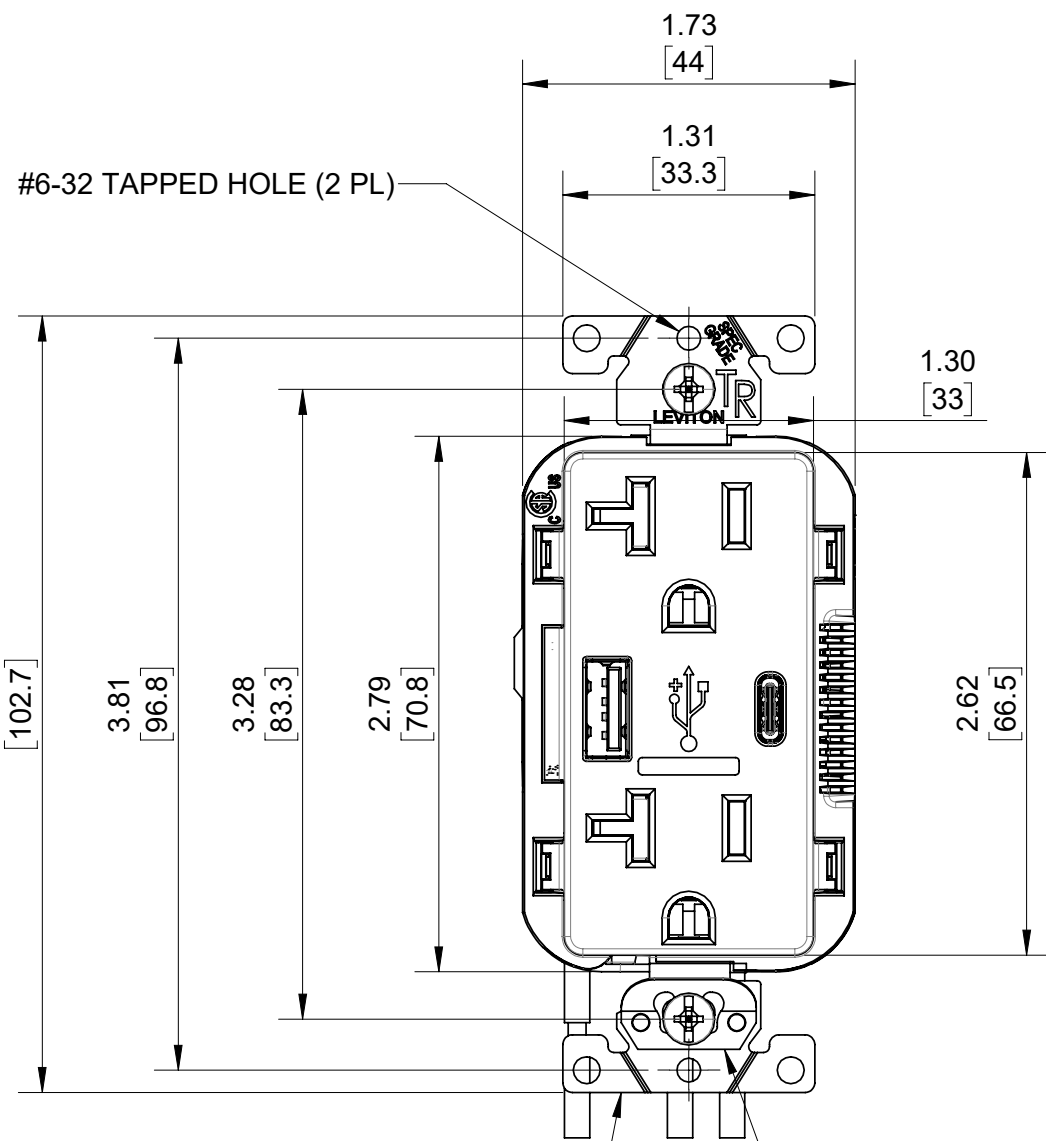

A

A

4

3

2

1

CAT. #MSTWL WIRING MODULE

STRAP, ZINC PLATED (GALVANIZED) STEEL WITH REMOVABLE EARS

SELF GROUNDING CLIP, BRASS

#6-32 MOUNTING SCREW, ZINC PLATED STEEL (2 PL)

NOTES:

- 1. UPPER DIMENSIONS ARE IN INCHES. LOWER DIMENSIONS ARE IN MILLIMETERS.
- 2. RECEPTACLE RATING: 20A - 125V AC SPEC GRADE.
- 3. USB RECEPTACLE WITH (1) TYPE A & (1) TYPE C PORT, 5 VDC, 5.1 A (COMBINED TOTAL).
- 4. USE ONLY WITH CAT. #MSTWL LEV-LOK RECEPTACLE WIRING MODULE.
- 5. SEE CATSTD-M58AC-000-D01 DRAWING FOR RECEPTACLE LESS WIRING MODULE.

UNLESS OTHERWISE SPECIFIED:
DO NOT SCALE DRAWING.
ALL DIMENSIONS ARE IN INCHES.
ALL ANGLES ARE IN DEGREES.

TOLERANCES	
INCH	METRIC
.XX ± .01	.X ± .2 mm
.XXX ± .005	.XX ± .1 mm

ANGLES: ± 1/2°

THIRD ANGLE PROJECTION

ALL PRINTED COPIES ARE UNCONTROLLED

LEVITON

TITLE:
LEV-LOK USB RECEPTACLE WITH WIRING MODULE

DWG NO.
CATSTD-M58AC-000-D02

SIZE B	SCALE:1:1	SHEET 1 OF 1	REV 1
------------------	-----------	--------------	-----------------