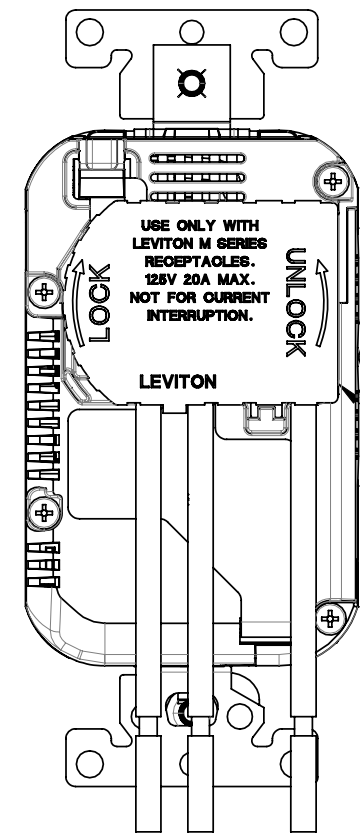

A

A

4

3

2

1

CAT. #MSTWL WIRING MODULE

STRAP, ZINC PLATED (GALVANIZED) STEEL WITH REMOVABLE EARS

SELF GROUNDING CLIP, BRASS

#6-32 MOUNTING SCREW, ZINC PLATED STEEL (2 PL)

NOTES:

- 1. UPPER DIMENSIONS ARE IN INCHES. LOWER DIMENSIONS ARE IN MILLIMETERS.
- 2. RECEPTACLE RATING: 20A - 125V AC SPEC GRADE.
- 3. USB RECEPTACLE WITH (1) TYPE A & (1) TYPE C PORT, 5 VDC, 5.1 A (COMBINED TOTAL).
- 4. USE ONLY WITH CAT. #MSTWL LEV-LOK RECEPTACLE WIRING MODULE.
- 5. SEE CATSTD-M58AC-000-D01 DRAWING FOR RECEPTACLE LESS WIRING MODULE.

UNLESS OTHERWISE SPECIFIED:
DO NOT SCALE DRAWING.
ALL DIMENSIONS ARE IN INCHES.
ALL ANGLES ARE IN DEGREES.

TOLERANCES	
INCH	METRIC
.XX ± .01	.X ± .2 mm
.XXX ± .005	.XX ± .1 mm

ANGLES: ± 1/2°

THIRD ANGLE PROJECTION