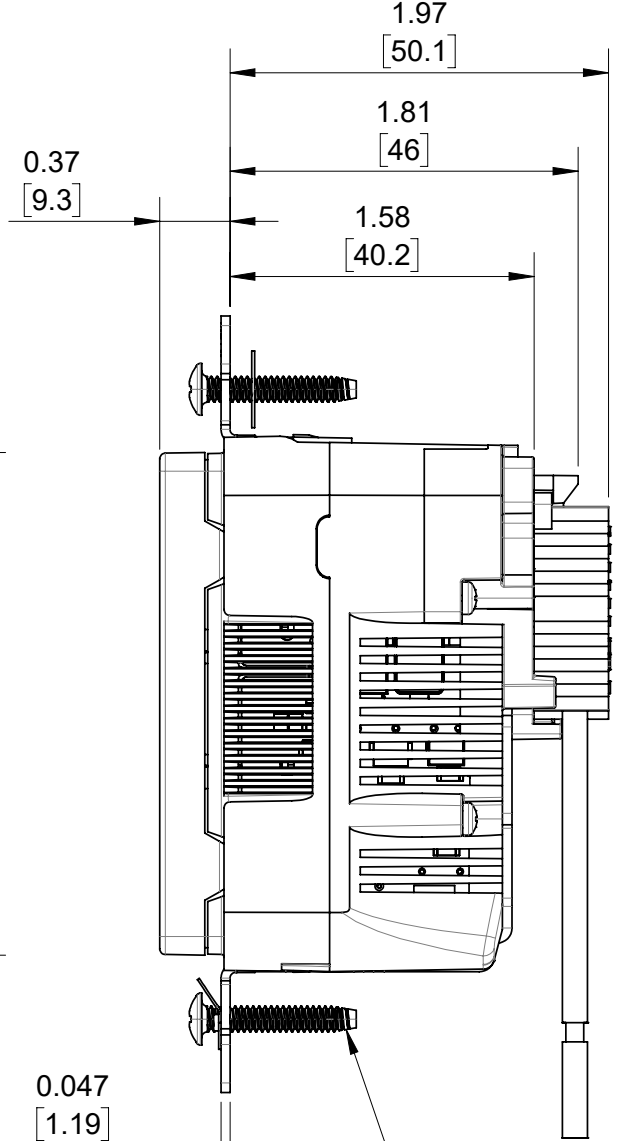

A

A

4

3

2

1

CAT. #MSTWL WIRING MODULE

STRAP, ZINC PLATED (GALVANIZED) STEEL WITH REMOVABLE EARS

SELF GROUNDING CLIP, BRASS

#6-32 MOUNTING SCREW, ZINC PLATED STEEL (2 PL)

NOTES:

- 1. UPPER DIMENSIONS ARE IN INCHES. LOWER DIMENSIONS ARE IN MILLIMETERS.
- 2. RECEPTACLE RATING: 20A - 125V AC SPEC GRADE.
- 3. USB RECEPTACLE WITH (1) TYPE A & (1) TYPE C PORT, 5 VDC, 5.1 A (COMBINED TOTAL).
- 4. USE ONLY WITH CAT. #MSTWL LEV-LOK RECEPTACLE WIRING MODULE.
- 5. SEE CATSTD-M58AC-000-D01 DRAWING FOR RECEPTACLE LESS WIRING MODULE.

UNLESS OTHERWISE SPECIFIED:
DO NOT SCALE DRAWING.
ALL DIMENSIONS ARE IN INCHES.
ALL ANGLES ARE IN DEGREES.

TOLERANCES	
INCH	METRIC
.XX ± .01	.X ± .2 mm
.XXX ± .005	.XX ± .1 mm

ANGLES: ± 1/2°

THIRD ANGLE PROJECTION

ALL PRINTED COPIES ARE UNCONTROLLED

LEVITON

TITLE:
LEV-LOK USB RECEPTACLE WITH WIRING MODULE

DWG NO.
CATSTD-M58AC-000-D02

SIZE B	SCALE:1:1	SHEET 1 OF 1	REV 1
------------------	-----------	--------------	-----------------