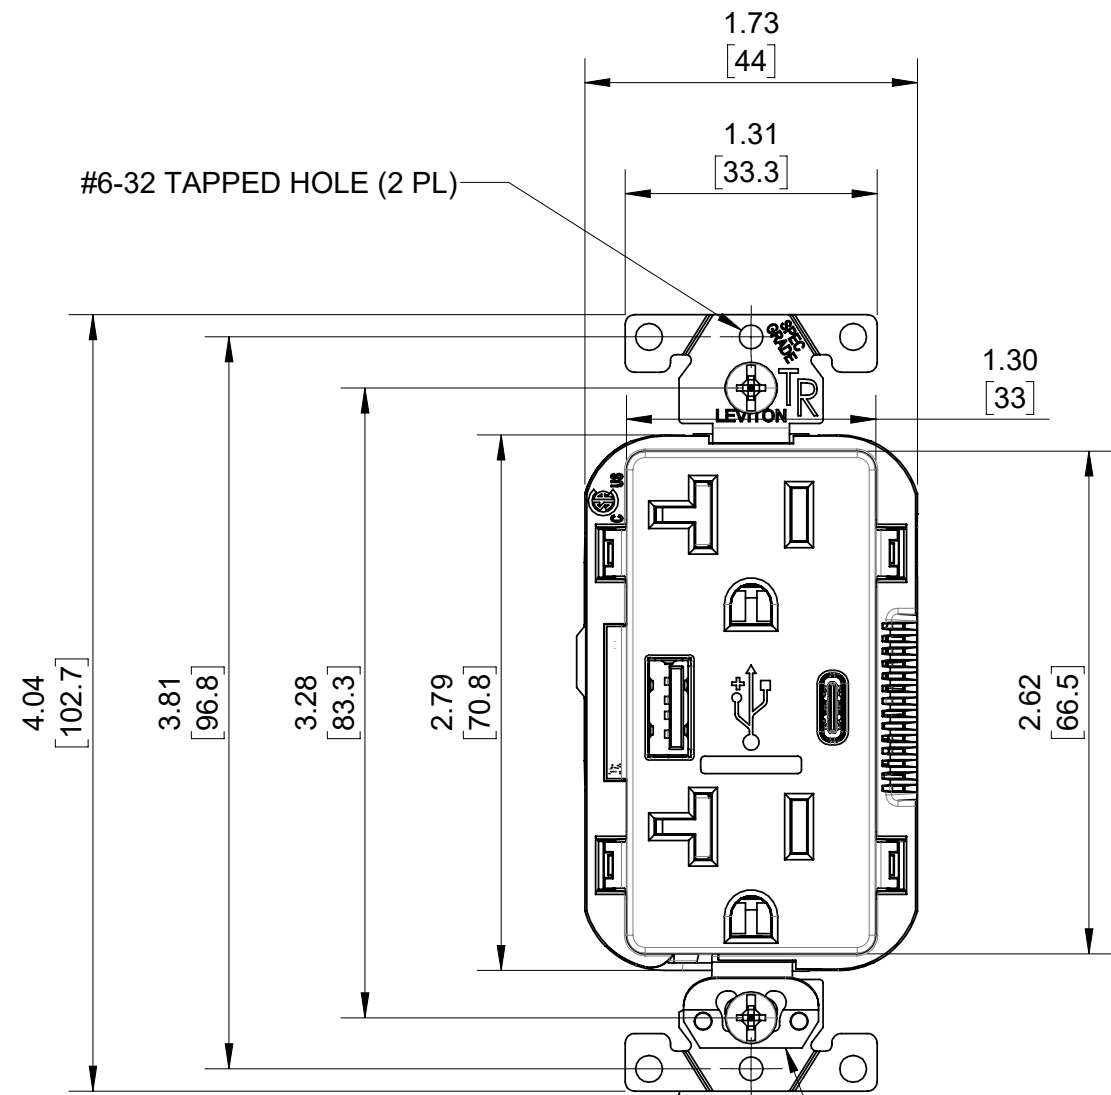

A

A

STRAP, ZINC PLATED (GALVANIZED) STEEL WITH REMOVABLE EARS

SELF GROUNDING CLIP, BRASS

NOTES:

- UPPER DIMENSIONS ARE IN INCHES. LOWER DIMENSIONS ARE IN MILLIMETERS.
- USB RECEPTACLE WITH (1) TYPE A & (1) TYPE C PORT, 5 VDC, 5.1 A (COMBINED TOTAL).
- USE ONLY WITH CAT. #MSTWL LEV-LOK RECEPTACLE WIRING MODULE.
- SEE CATSTD-M58AC-000-D02 DRAWING FOR RECEPTACLE WITH WIRING MODULE ASSEMBLED.

UNLESS OTHERWISE SPECIFIED:
DO NOT SCALE DRAWING.
ALL DIMENSIONS ARE IN INCHES.
ALL ANGLES ARE IN DEGREES.

TOLERANCES	
INCH	METRIC
.XX ± .01	.X ± .2 mm
.XXX ± .005	.XX ± .1 mm
ANGLES: ± 1/2°	
THIRD ANGLE PROJECTION	
ALL PRINTED COPIES ARE UNCONTROLLED	

TITLE:
**LEV-LOK USB RECEPTACLE
20A-125VAC SPEC GRADE**

DWG NO.
CATSTD-M58AC-000-D01

SIZE B	SCALE:1:1	SHEET 1 OF 1	REV 1
Copyright 2019. Unpublished. All Rights Reserved.			

4

3

2

1