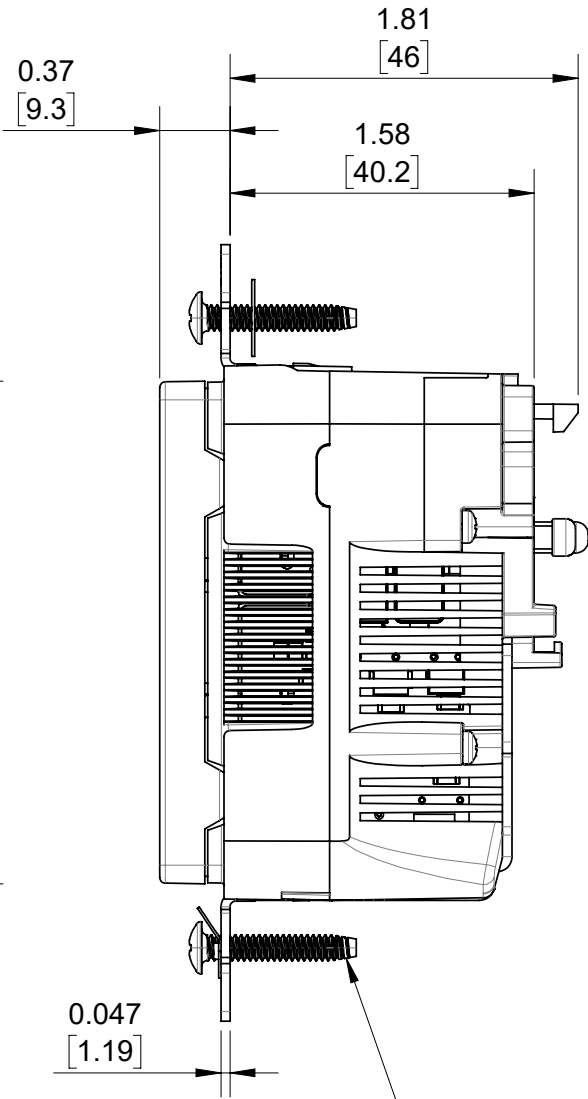

4

3

2

1

B

B

A

A

A

A

STRAP, ZINC PLATED (GALVANIZED) STEEL WITH REMOVABLE EARS

SELF GROUNDING CLIP, BRASS

NOTES:

- UPPER DIMENSIONS ARE IN INCHES. LOWER DIMENSIONS ARE IN MILLIMETERS.
- USB RECEPTACLE WITH (1) TYPE A & (1) TYPE C PORT, 5 VDC, 5.1 A (COMBINED TOTAL).
- USE ONLY WITH CAT. #MSTWL LEV-LOK RECEPTACLE WIRING MODULE.
- SEE CATSTD-M58AC-000-D02 DRAWING FOR RECEPTACLE WITH WIRING MODULE ASSEMBLED.

UNLESS OTHERWISE SPECIFIED:
DO NOT SCALE DRAWING.
ALL DIMENSIONS ARE IN INCHES.
ALL ANGLES ARE IN DEGREES.

TOLERANCES	
INCH	METRIC
.XX ± .01	.X ± .2 mm
.XXX ± .005	.XX ± .1 mm
ANGLES: ± 1/2°	
THIRD ANGLE PROJECTION	
ALL PRINTED COPIES ARE UNCONTROLLED	

TITLE:
**LEV-LOK USB RECEPTACLE
20A-125VAC SPEC GRADE**

DWG NO.
CATSTD-M58AC-000-D01

SIZE B	SCALE:1:1	SHEET 1 OF 1	REV 1
Copyright 2019. Unpublished. All Rights Reserved.			

4

3

2

1