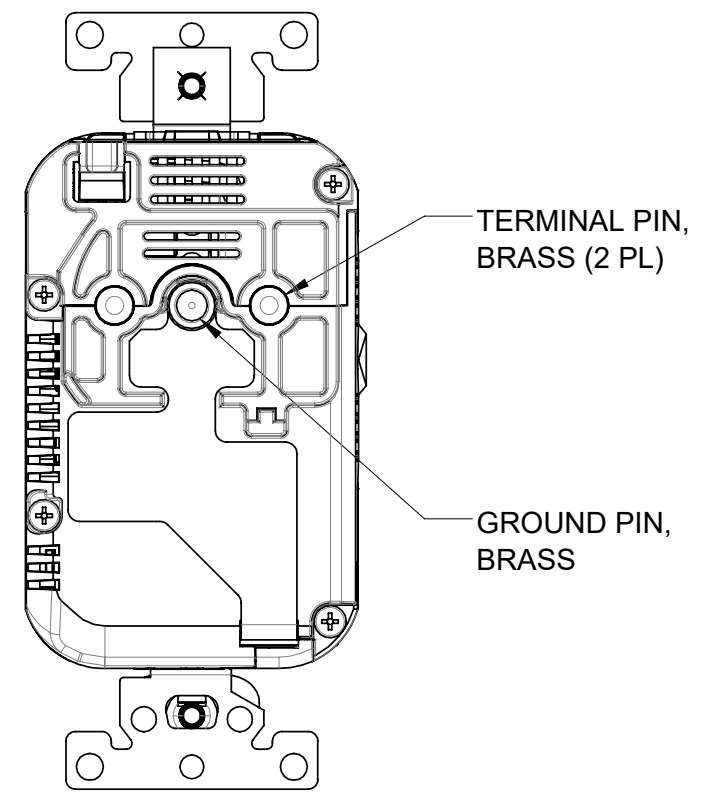

4

3

2

1

B

B

A

A

A

A

STRAP, ZINC PLATED (GALVANIZED) STEEL WITH REMOVABLE EARS

SELF GROUNDING CLIP, BRASS

NOTES:

- UPPER DIMENSIONS ARE IN INCHES. LOWER DIMENSIONS ARE IN MILLIMETERS.
- USB RECEPTACLE WITH (1) TYPE A & (1) TYPE C PORT, 5 VDC, 5.1 A (COMBINED TOTAL).
- USE ONLY WITH CAT. #MSTWL LEV-LOK RECEPTACLE WIRING MODULE.
- SEE CATSTD-M58AC-000-D02 DRAWING FOR RECEPTACLE WITH WIRING MODULE ASSEMBLED.

UNLESS OTHERWISE SPECIFIED:
DO NOT SCALE DRAWING.
ALL DIMENSIONS ARE IN INCHES.
ALL ANGLES ARE IN DEGREES.

TOLERANCES	
INCH	METRIC
.XX ± .01	.X ± .2 mm
.XXX ± .005	.XX ± .1 mm
ANGLES: ± 1/2°	
THIRD ANGLE PROJECTION	
ALL PRINTED COPIES ARE UNCONTROLLED	

TITLE:
**LEV-LOK USB RECEPTACLE
20A-125VAC SPEC GRADE**

DWG NO.
CATSTD-M58AC-000-D01

SIZE B	SCALE:1:1	SHEET 1 OF 1	REV 1
Copyright 2019. Unpublished. All Rights Reserved.			

4

3

2

1