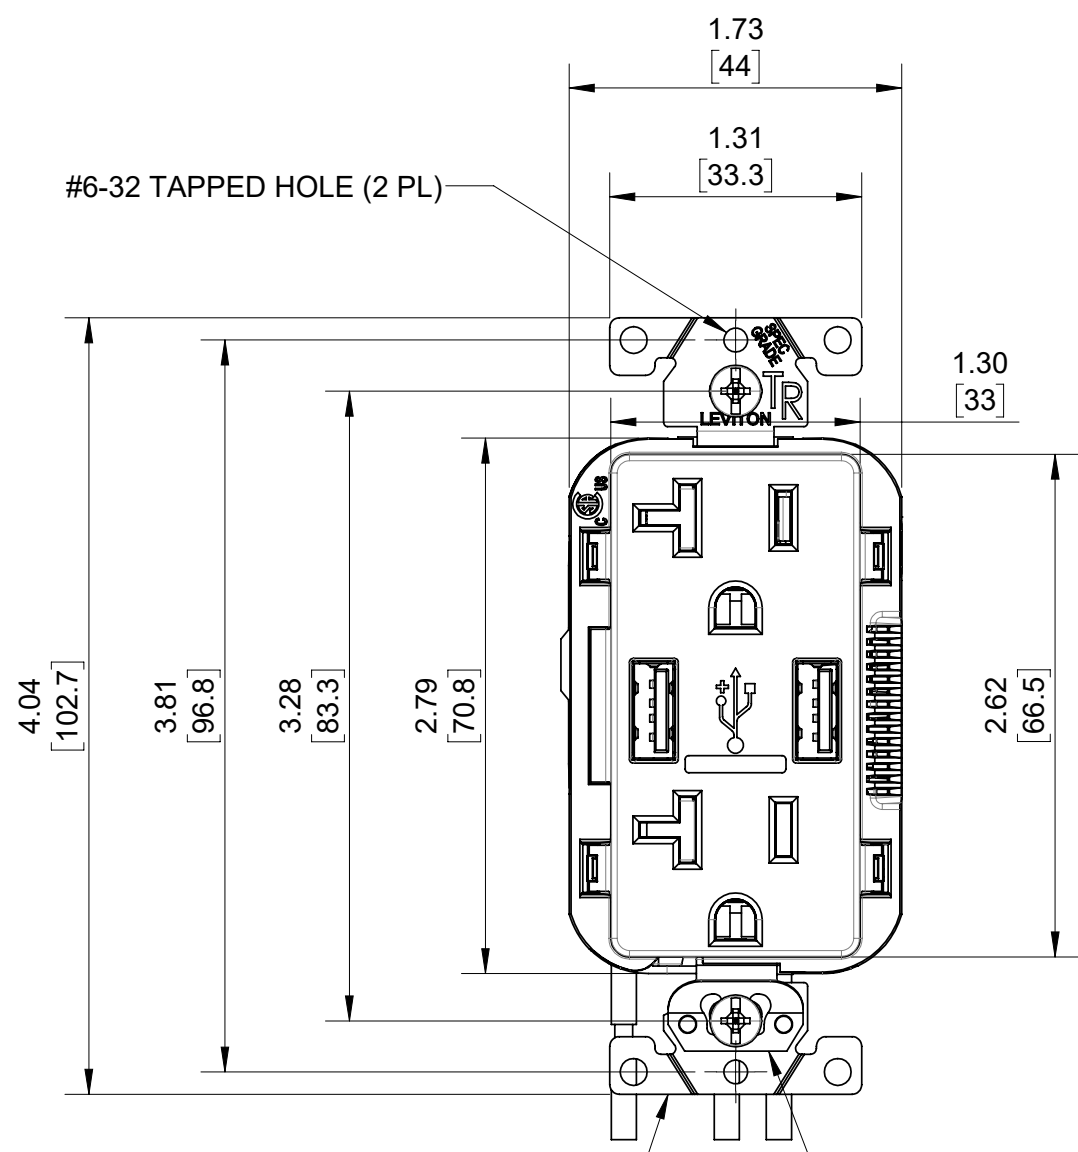

A

A

STRAP, ZINC PLATED (GALVANIZED) STEEL WITH REMOVABLE EARS

SELF GROUNDING CLIP, BRASS

#6-32 MOUNTING SCREW, ZINC PLATED STEEL (2 PL)

CAT. #MSTWL WIRING MODULE

**NOTES:**

- 1. UPPER DIMENSIONS ARE IN INCHES. LOWER DIMENSIONS ARE IN MILLIMETERS.
- 2. RECEPTACLE RATING: 20A - 125V AC SPEC GRADE.
- 3. USB RECEPTACLE WITH (2) TYPE A PORTS, 5 VDC, 3.6 A (COMBINED TOTAL).
- 4. USE ONLY WITH CAT. #MSTWL LEV-LOK RECEPTACLE WIRING MODULE.
- 5. SEE CATSTD-M58AA-000-D01 DRAWING FOR RECEPTACLE LESS WIRING MODULE.

UNLESS OTHERWISE SPECIFIED:  
DO NOT SCALE DRAWING.  
ALL DIMENSIONS ARE IN INCHES.  
ALL ANGLES ARE IN DEGREES.

TOLERANCES	
INCH	METRIC
.XX ± .01	.X ± .2 mm
.XXX ± .005	.XX ± .1 mm

ANGLES: ± 1/2°

THIRD ANGLE PROJECTION

ALL PRINTED COPIES ARE UNCONTROLLED

**LEVITON®**

TITLE:  
**LEV-LOK USB RECEPTACLE WITH WIRING MODULE**

DWG NO.  
**CATSTD-M58AA-000-D02**

SIZE <b>B</b>	SCALE: 1:1	SHEET 1 OF 1	REV <b>1</b>
------------------	------------	--------------	-----------------