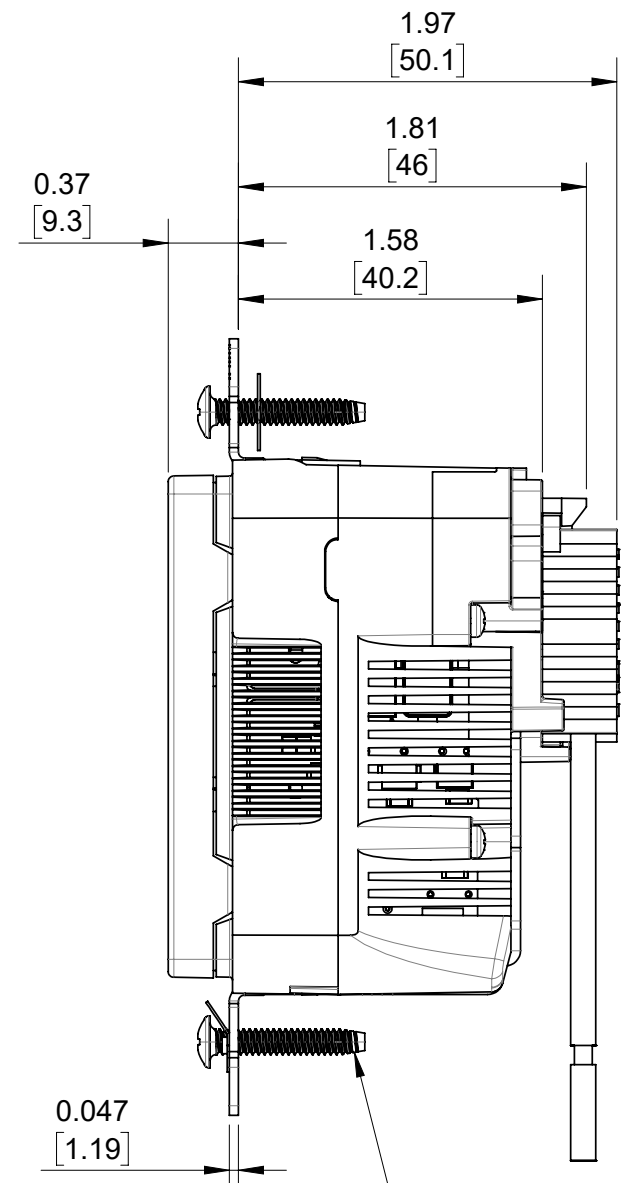

4

3

2

1

B

B

A

A

A

A

STRAP, ZINC PLATED (GALVANIZED) STEEL WITH REMOVABLE EARS

SELF GROUNDING CLIP, BRASS

#6-32 MOUNTING SCREW, ZINC PLATED STEEL (2 PL)

CAT. #MSTWL WIRING MODULE

**NOTES:**

- 1. UPPER DIMENSIONS ARE IN INCHES. LOWER DIMENSIONS ARE IN MILLIMETERS.
- 2. RECEPTACLE RATING: 20A - 125V AC SPEC GRADE.
- 3. USB RECEPTACLE WITH (2) TYPE A PORTS, 5 VDC, 3.6 A (COMBINED TOTAL).
- 4. USE ONLY WITH CAT. #MSTWL LEV-LOK RECEPTACLE WIRING MODULE.
- 5. SEE CATSTD-M58AA-000-D01 DRAWING FOR RECEPTACLE LESS WIRING MODULE.

UNLESS OTHERWISE SPECIFIED:  
DO NOT SCALE DRAWING.  
ALL DIMENSIONS ARE IN INCHES.  
ALL ANGLES ARE IN DEGREES.

TOLERANCES	
INCH	METRIC
.XX ± .01	.X ± .2 mm
.XXX ± .005	.XX ± .1 mm

ANGLES: ± 1/2°

THIRD ANGLE PROJECTION

ALL PRINTED COPIES ARE UNCONTROLLED

**LEVITON®**

TITLE:  
**LEV-LOK USB RECEPTACLE WITH WIRING MODULE**

DWG NO.  
**CATSTD-M58AA-000-D02**

SIZE <b>B</b>	SCALE: 1:1	SHEET 1 OF 1	REV <b>1</b>
------------------	------------	--------------	-----------------