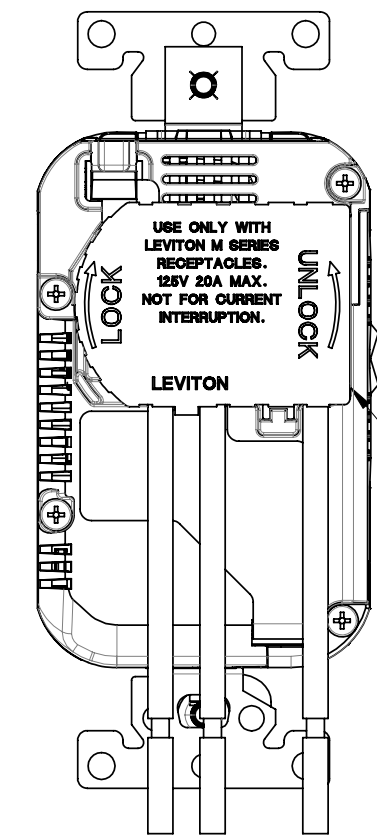

A

A

STRAP, ZINC PLATED (GALVANIZED) STEEL WITH REMOVABLE EARS

SELF GROUNDING CLIP, BRASS

#6-32 MOUNTING SCREW, ZINC PLATED STEEL (2 PL)

CAT. #MSTWL WIRING MODULE

**NOTES:**

- 1. UPPER DIMENSIONS ARE IN INCHES. LOWER DIMENSIONS ARE IN MILLIMETERS.
- 2. RECEPTACLE RATING: 20A - 125V AC SPEC GRADE.
- 3. USB RECEPTACLE WITH (2) TYPE A PORTS, 5 VDC, 3.6 A (COMBINED TOTAL).
- 4. USE ONLY WITH CAT. #MSTWL LEV-LOK RECEPTACLE WIRING MODULE.
- 5. SEE CATSTD-M58AA-000-D01 DRAWING FOR RECEPTACLE LESS WIRING MODULE.

UNLESS OTHERWISE SPECIFIED:  
DO NOT SCALE DRAWING.  
ALL DIMENSIONS ARE IN INCHES.  
ALL ANGLES ARE IN DEGREES.

TOLERANCES	
INCH	METRIC
.XX ± .01	.X ± .2 mm
.XXX ± .005	.XX ± .1 mm

ANGLES: ± 1/2°

THIRD ANGLE PROJECTION

ALL PRINTED COPIES ARE UNCONTROLLED

**LEVITON®**

TITLE:  
**LEV-LOK USB RECEPTACLE WITH WIRING MODULE**

DWG NO.  
**CATSTD-M58AA-000-D02**

SIZE <b>B</b>	SCALE: 1:1	SHEET 1 OF 1	REV <b>1</b>
------------------	------------	--------------	-----------------